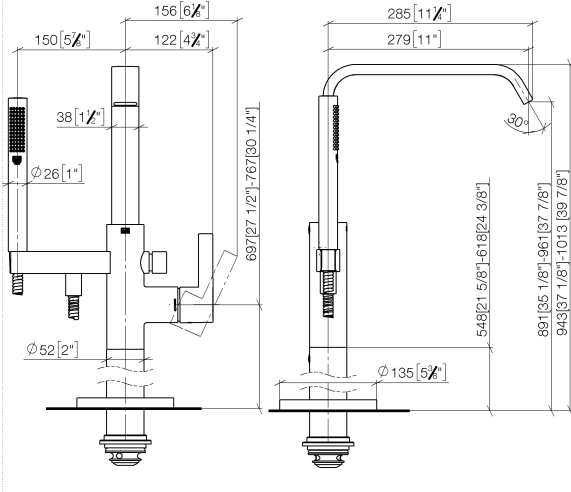

IMO Single-lever bath mixer with stand pipe for free-standing assembly with hand shower set - Matte Black

IMO

25 863 671

- 279mm projection
- spout: cascade
- Hand shower: COMPACT RAIN, max. flow rate 6.8 l/min (at 3 bar)
- bar-type hand shower with anti-scale system
- wall bracket
- automatic bath/shower diverter
- total height 943 - 1013 mm
- stand pipe height 548 - 618 mm
- height up to aerator 891 – 961 mm
- metal shower hose 1250mm with integrated anti-twist protection
- max. flow for complete hand shower set 6.8 l/min
- slide-on rosettes Ø 135 mm

Required miscellaneous

- Concealed floor mounting -** 35 949 970-90
- min. recess depth 80 mm 0010
 - max. recess depth 150 mm

IMO Single-lever bath mixer with stand pipe for free-standing assembly with hand shower set - Matte Black

IMO

25 863 671

mm [inches]

Flow rate chart