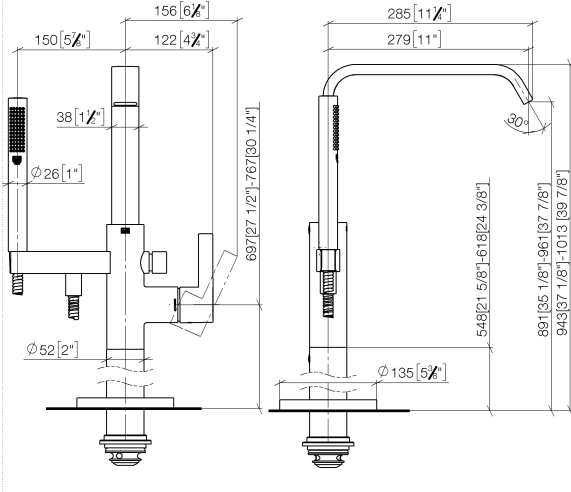

**IMO Single-lever bath mixer with stand pipe for free-standing assembly with hand shower set - Brushed Dark Platinum**

IMO

25 863 671

- 279mm projection
- spout: cascade
- Hand shower: COMPACT RAIN, max. flow rate 6.8 l/min (at 3 bar)
- bar-type hand shower with anti-scale system
- wall bracket
- automatic bath/shower diverter
- total height 943 - 1013 mm
- stand pipe height 548 - 618 mm
- height up to aerator 891 – 961 mm
- metal shower hose 1250mm with integrated anti-twist protection
- max. flow for complete hand shower set 6.8 l/min
- slide-on rosettes Ø 135 mm

**Required miscellaneous**

- Concealed floor mounting -** 35 949 970-90
- min. recess depth 80 mm
  - max. recess depth 150 mm

25 863 671

mm [inches]

**Flow rate chart**