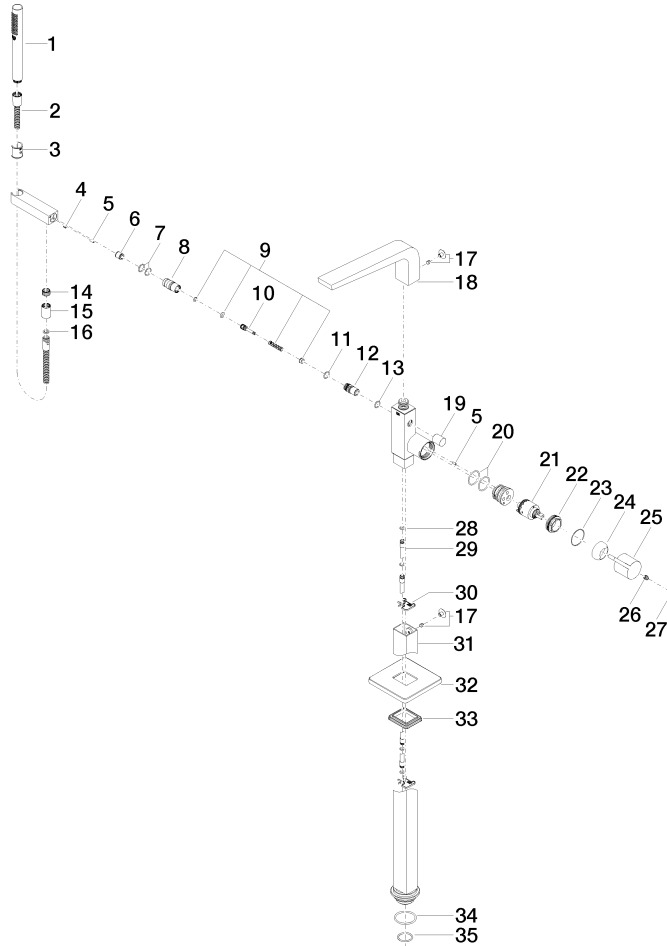

CL.1 Single-lever bath mixer with stand pipe for free-standing assembly with hand shower set - Brushed Platinum

CL.1

25 863 705

Product version from 7/1/2023