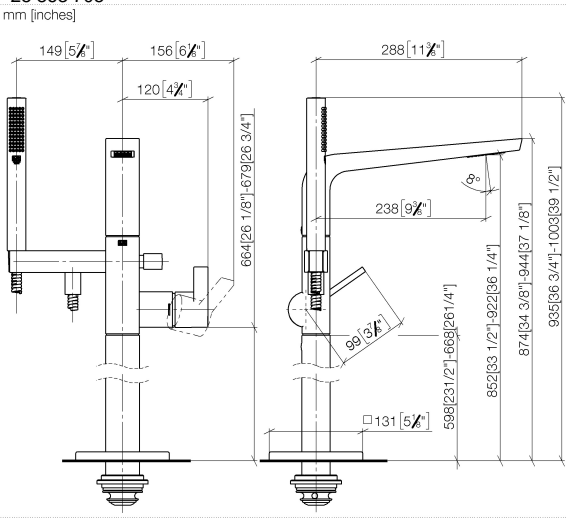

# CL.1 Single-lever bath mixer with stand pipe for free-standing assembly with hand shower set - Brushed Platinum

CL.1

25 863 705

- 238mm projection
  - rectangular spray pattern with 55 individual jets
  - max. spout flow rate 24.6 l/min
  - Hand shower: COMPACT RAIN, max. flow rate 6.8 l/min (at 3 bar)
  - bar-type hand shower with anti-scale system
  - wall bracket
  - automatic bath/shower diverter
  - total height 935 - 1005 mm
  - stand pipe height 598 - 668 mm
  - height up to aerator 852 – 922 mm
  - push-on rosette 131 x 131 mm
  - metal shower hose 1250mm with integrated anti-twist protection
- Note: Local building codes may require the use of an anti-scald device. Please refer to remote pressure balance valve (35 910 970 90)**

## Required miscellaneous

- Concealed floor mounting -** 35 949 970-90
- max. recess depth 150 mm
  - min. recess depth 80 mm

# CL.1 Single-lever bath mixer with stand pipe for free-standing assembly with hand shower set - Brushed Platinum

CL.1

25 863 705  
mm [inches]

## Flow rate chart