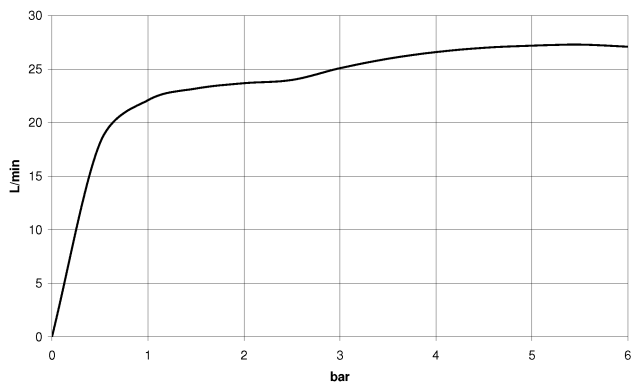

Flow rate chart

Codes & Standards

California Energy
Commission
(CEC)