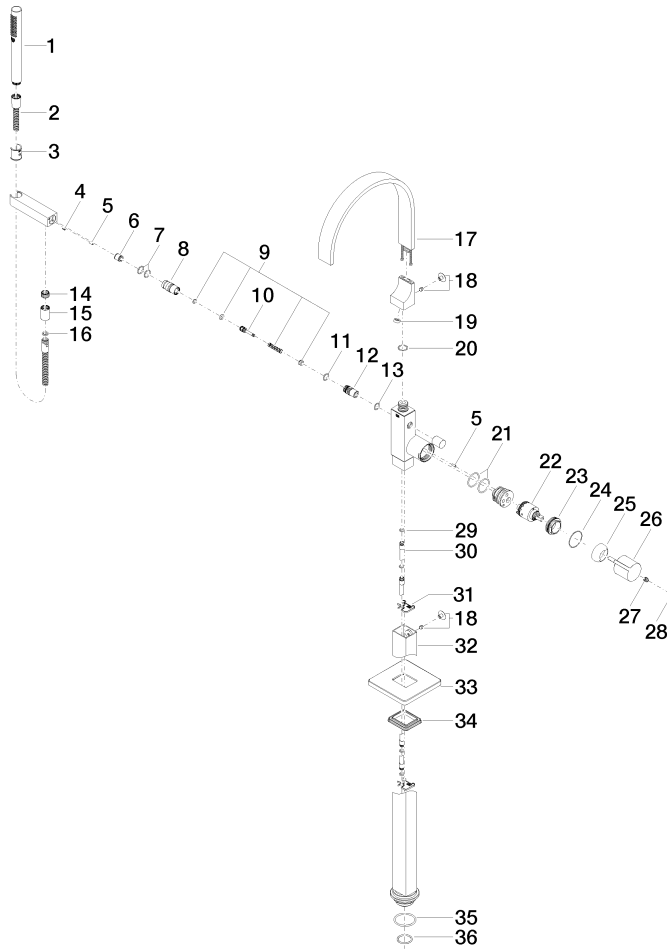

MEM Single-lever bath mixer with stand pipe for free-standing assembly with hand shower set - Brushed Durabronz (23kt Gold)

MEM

25 863 782

MEM Single-lever bath mixer with stand pipe for free-standing assembly with hand shower set - Brushed Durabron (23kt Gold)

MEM

25 863 782

Spare parts list

No.	Item Number	Name	Quantity used	Delivery time
1	90 12 11 140 30-28	shower	1	20
2	90 30 02 072 00-28	Metal shower hose 1/2" x 3/8" x 1250 mm - Brushed Durabron (23kt Gold)	1	20
3	09 18 40 118 90	sleeve	1	2
4	09 31 11 058 90	pin	1	2
5	09 31 11 040 90	pin	3	2
6	90 23 01 141 00 90	back-flow preventer	1	2
7	90 14 10 010 00 90	seal	2	2
8	09 24 03 130-00	nipple	1	10
9	90 16 02 023 00 90	spring	1	2
10	09 31 09 094 20-28	pull-rod	1	60
11	90 14 10 055 00 90	seal	1	2
12	09 21 34 080-28	nipple	1	60
13	90 14 10 033 00 90	seal	1	2
14	09 24 03 069 90	nipple	1	2
15	90 21 02 069 00-28	cover	1	20
16	90 14 20 026 00 90	seal	1	2
17	90 28 22 392 00-28	spout	1	20
18	04 31 20 034 00 90	plug	2	2
19	09 23 01 057 90	flow reducer	1	2
20	09 14 10 031 90	seal	2	2
21	09 14 10 148 90	seal	1	2
22	90 15 05 039 00 90	cartridge	1	2
23	09 24 04 298 90	nut	1	2
24	09 14 10 037 90	seal	1	2
25	09 28 30 036-28	cover	1	20
26	09 20 67 014-28	handle	1	20
27	90 31 11 030 00 90	pin	1	2
28	90 31 20 087 00-28	plug	1	20
29	09 14 10 139 90	seal	4	2
30	04 28 22 025 00 90	connection	2	2
31	09 20 93 051 90	holder	2	2
32	04 28 22 024 00-28	pipe	1	60
33	09 27 71 011-28	rosette	1	60
34	09 14 03 107 90	seal	1	2
35	09 14 10 084 90	seal	1	2
36	09 14 10 018 90	seal	1	2