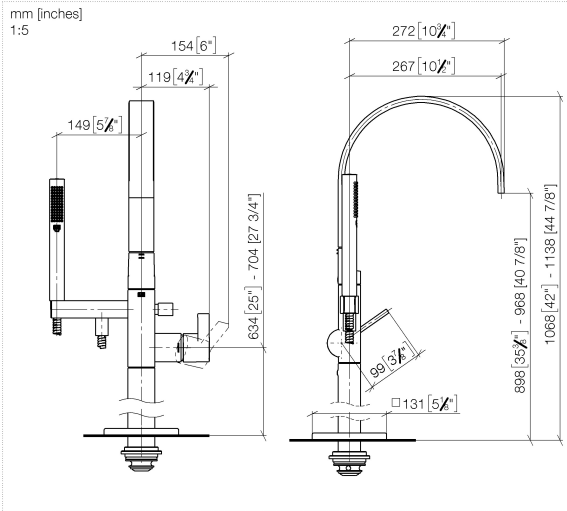

MEM Single-lever bath mixer with stand pipe for free-standing assembly with hand shower set - Brushed Durabronz (23kt Gold)

MEM

25 863 782