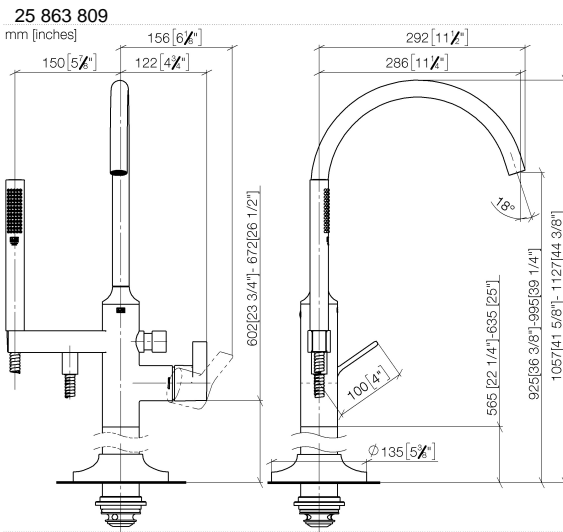

VAIA Single-lever bath mixer with stand pipe for free-standing assembly with hand shower set - Brushed Durabronze (23kt Gold)

VAIA

25 863 809

- spout: circular, air-enriched flow
- max. flow 24.6 l/min at 3 bar flow pressure
- Hand shower: COMPACT RAIN, max. flow rate 6.8 l/min (at 3 bar)
- bar-type hand shower with anti-scale system
- 281mm projection
- pivotable spout 360°
- automatic bath/shower diverter
- total height 1057 - 1127 mm
- wall bracket
- stand pipe height 565 - 635 mm
- height up to aerator 925 – 995 mm
- slide-on rosettes Ø 135 mm
- metal shower hose 1250mm with integrated anti-twist protection
- WRAS 2001027

Required miscellaneous

- Concealed floor mounting -**
- max. recess depth 150 mm
 - min. recess depth 80 mm

35 949 970-90
0010

VAIA Single-lever bath mixer with stand pipe for free-standing assembly with hand shower set - Brushed Durabronz (23kt Gold)

VAIA

Flow rate chart

Codes & Standards

ASME
A112.18.1/CSA
B125.1

California Energy
Commission
(CEC)

VAIA Single-lever bath mixer with stand pipe for free-standing assembly with hand shower set - Brushed Durabron (23kt Gold)