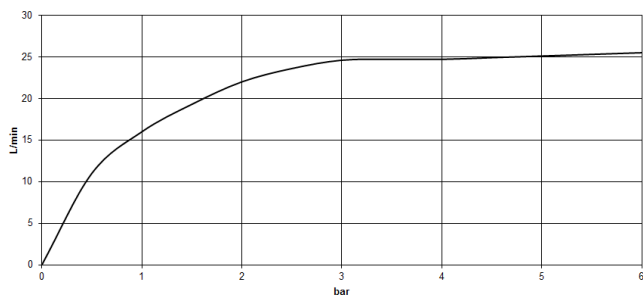

VAIA

Flow rate chart

Codes & Standards

ASME
A112.18.1/CSA
B125.1

California Energy
Commission
(CEC)

VAIA Single-lever bath mixer with stand pipe for free-standing assembly with hand shower set - Brushed Durabron (23kt Gold)