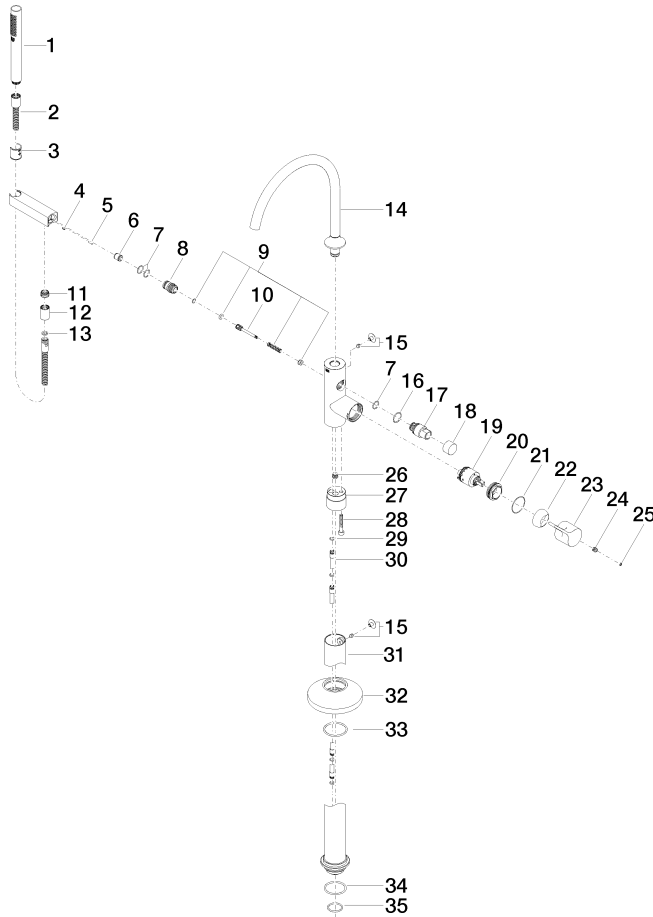

VAIA Single-lever bath mixer with stand pipe for free-standing assembly with hand shower set - Champagne (22kt Gold)

VAIA

25 863 809

- spout: circular, air-enriched flow
- max. flow 24.6 l/min at 3 bar flow pressure
- Hand shower: COMPACT RAIN, max. flow rate 6.8 l/min (at 3 bar)
- bar-type hand shower with anti-scale system
- 281mm projection
- pivotable spout 360°
- automatic bath/shower diverter
- total height 1057 - 1127 mm
- wall bracket
- stand pipe height 565 - 635 mm
- height up to aerator 925 – 995 mm
- slide-on rosettes Ø 135 mm
- metal shower hose 1250mm with integrated anti-twist protection
- WRAS 2001027

Required miscellaneous

- Concealed floor mounting -** 35 949 970-90
- max. recess depth 150 mm 0010
 - min. recess depth 80 mm

VAIA Single-lever bath mixer with stand pipe for free-standing assembly with hand shower set - Champagne (22kt Gold)

VAIA

25 863 809

Certificates

Belgaqua_24-003-2

VAIA Single-lever bath mixer with stand pipe for free-standing assembly with hand shower set - Champagne (22kt Gold)

VAIA

25 863 809

VAIA Single-lever bath mixer with stand pipe for free-standing assembly with hand shower set - Champagne (22kt Gold)

VAIA

25 863 809

Spare parts list

No.	Item Number	Name	Quantity used	Delivery time
	90 12 11 140 30-47	shower	40	30