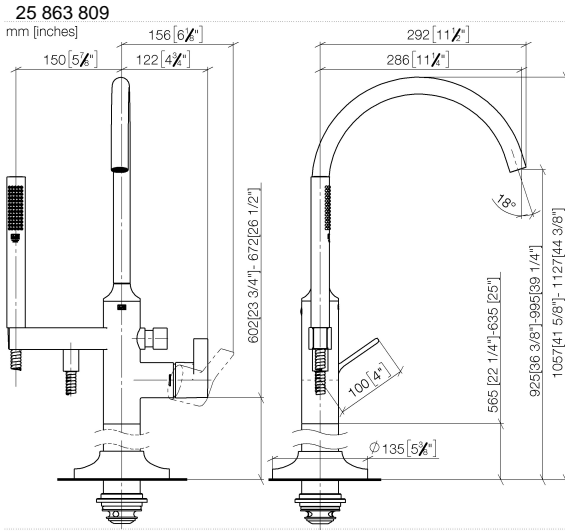

VAIA Single-lever bath mixer with stand pipe for free-standing assembly with hand shower set - Champagne (22kt Gold)

VAIA