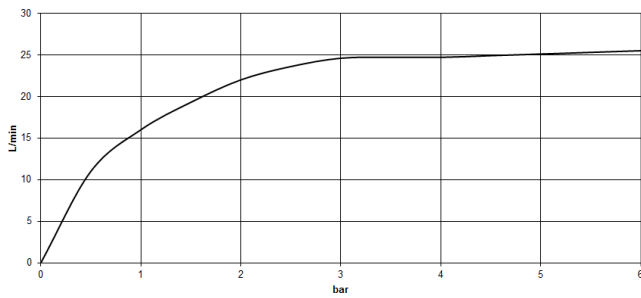

VAIA

Flow rate chart

Codes & Standards

ASME
A112.18.1/CSA
B125.1

California Energy
Commission
(CEC)

EN 1717

VAIA Single-lever bath mixer with stand pipe for free-standing assembly with hand shower set - Champagne (22kt Gold)