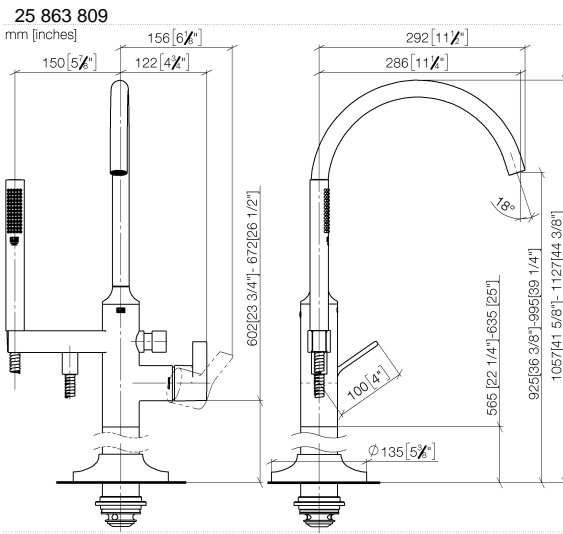

VAIA Single-lever bath mixer with stand pipe for free-standing assembly with hand shower set - Brushed Dark Platinum

VAIA

25 863 809

- spout: circular, air-enriched flow
- max. flow 24.6 l/min at 3 bar flow pressure
- Hand shower: COMPACT RAIN, max. flow rate 6.8 l/min (at 3 bar)
- bar-type hand shower with anti-scale system
- 281mm projection
- pivotable spout 360°
- automatic bath/shower diverter
- total height 1057 - 1127 mm
- wall bracket
- stand pipe height 565 - 635 mm
- height up to aerator 925 – 995 mm
- slide-on rosettes Ø 135 mm
- metal shower hose 1250mm with integrated anti-twist protection
- WRAS 2001027

Required miscellaneous

- Concealed floor mounting -**
- max. recess depth 150 mm
 - min. recess depth 80 mm

35 949 970-90
0010

Flow rate chart

Codes & Standards

ASME
A112.18.1/CSA
B125.1

California Energy
Commission
(CEC)