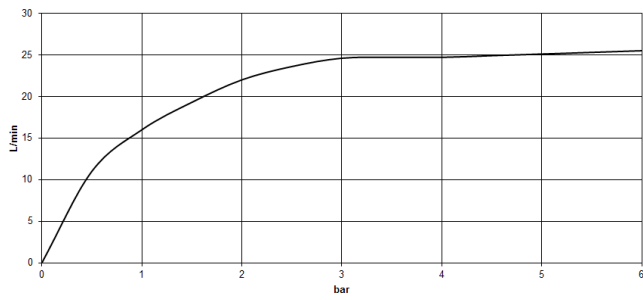

Flow rate chart

Codes & Standards

California Energy
Commission
(CEC)