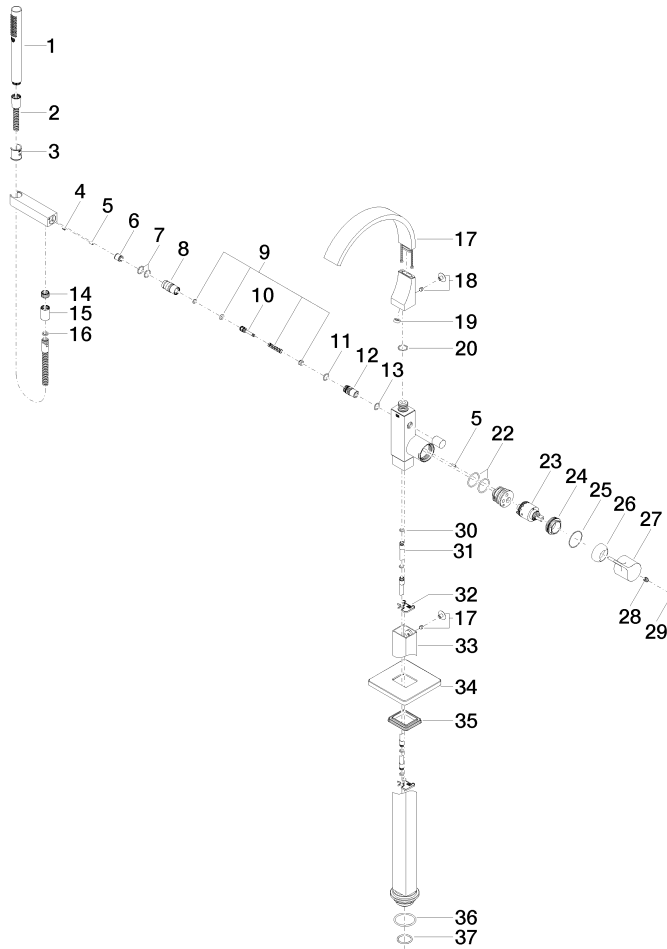

CYO Single-lever bath mixer with stand pipe for free-standing assembly with hand shower set - Brushed Platinum

CYO

25 863 811

- 253mm projection
- rectangular, air-enriched flow
- max. spout flow rate 26.5 l/min
- Hand shower: COMPACT RAIN, max. flow rate 6.8 l/min (at 3 bar)
- bar-type hand shower with anti-scale system
- wall bracket
- automatic bath/shower diverter
- total height 980 - 1050 mm
- stand pipe height 598 - 668 mm
- height up to aerator 903 – 973 mm
- push-on rosette 131 x 131 mm
- metal shower hose 1250mm with integrated anti-twist protection

IAPMO_4976 (6).

LGA_38119.

WRAS_2201043.

Belgaqua_21-376-27_1.

CYO Single-lever bath mixer with stand pipe for free-standing assembly with hand shower set - Brushed Platinum

CYO

25 863 811

Parts for other finishes can be found here: [Chrome](#)