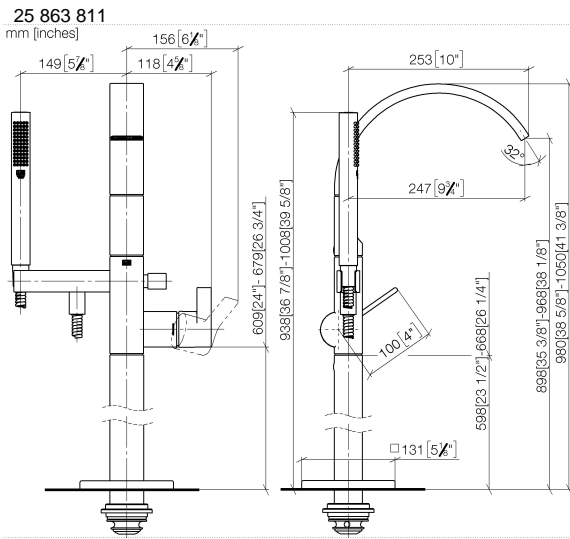

CYO Single-lever bath mixer with stand pipe for free-standing assembly with hand shower set - Brushed Platinum

CYO

25 863 811

- 253mm projection
- rectangular, air-enriched flow
- max. spout flow rate 26.5 l/min
- Hand shower: COMPACT RAIN, max. flow rate 6.8 l/min (at 3 bar)
- bar-type hand shower with anti-scale system
- wall bracket
- automatic bath/shower diverter
- total height 980 - 1050 mm
- stand pipe height 598 - 668 mm
- height up to aerator 903 – 973 mm
- push-on rosette 131 x 131 mm
- metal shower hose 1250mm with integrated anti-twist protection

Flow rate chart

Codes & Standards

California Energy
Commission
(CEC)

CYO Single-lever bath mixer with stand pipe for free-standing assembly with hand shower set - Brushed Platinum

CYO

25 863 811

Certificates