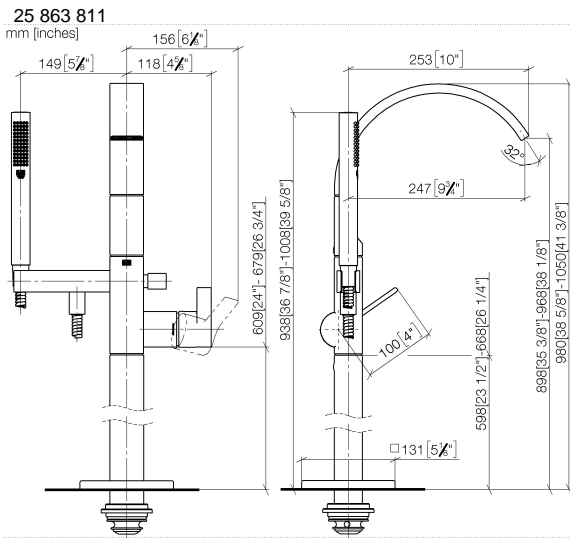

CYO Single-lever bath mixer with stand pipe for free-standing assembly with hand shower set - Brushed Durabronz (23kt Gold)

CYO

25 863 811

- 253mm projection
- rectangular, air-enriched flow
- max. spout flow rate 26.5 l/min
- Hand shower: COMPACT RAIN, max. flow rate 6.8 l/min (at 3 bar)
- bar-type hand shower with anti-scale system
- wall bracket
- automatic bath/shower diverter
- total height 980 - 1050 mm
- stand pipe height 598 - 668 mm
- height up to aerator 903 – 973 mm
- push-on rosette 131 x 131 mm
- metal shower hose 1250mm with integrated anti-twist protection
- WRAS 2201043

Flow rate chart

Codes & Standards

California Energy
Commission
(CEC)

CYO Single-lever bath mixer with stand pipe for free-standing assembly with hand shower set - Brushed Durabron (23kt Gold)

CYO

25 863 811