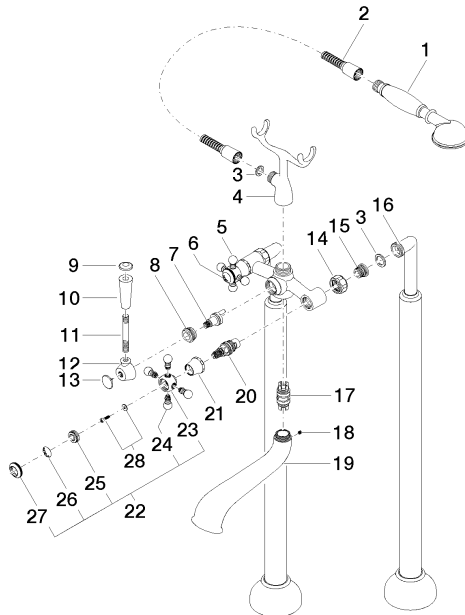

25 943 360

MADISON Two-hole bath mixer for free-standing assembly with hand shower set - Brushed Platinum

MADISON

25 943 360

Spare parts list

No.	Item Number	Name	Quantity used	Delivery time
1	28 002 970-06	MADISON Metal hand shower with porcelain insert (white) - Brushed Platinum	1	10
2	28 104 970-06	Metal shower hose 1/2" x 1/2" x 1250 mm - Brushed Platinum	1	2
3	90 14 20 002 00 90	seal	1	2
4	04 17 20 010 00-06	holder	1	-
Spare part can no longer be ordered, please order the replacement item				
5	04 20 36 002 07-06	handle (hot)	1	10
6	09 26 01 011 90	accessories	1	2
7	90 15 01 001 00 90	diverter	1	2
8	09 23 10 007 90	nut	1	2
9	09 30 30 062-06	screw	1	10
10	11 170 370-06	MADISON Lever insert - Brushed Platinum	1	10
11	09 28 22 013 90	pipe	1	2
12	09 18 20 011-06	base	1	10
13	09 30 30 064-06	screw	1	10
14	09 23 30 010-06	nut	2	10
15	04 29 05 014 00 90	nipple	2	2
16	12 943 360-06	connection	1	60
17	90 21 10 010 00 90	insert	1	2
18	90 31 11 030 00 90	pin	1	2
19	13 592 380-06	spout	1	60
20	90 90 03 131 00 90	top	2	2
21	09 21 02 055-06	cover	2	10
22	04 20 36 002 06-06	handle (cold)	1	10
23	09 20 36 002-06	handle	2	10
24	09 20 36 004-06	handle	8	10
25	09 20 83 006 90	handle	2	2
26	09 26 01 010 90	accessories	1	2
27	09 20 36 005-06	handle	2	10
28	04 30 30 029 00 90	fixing set	2	2