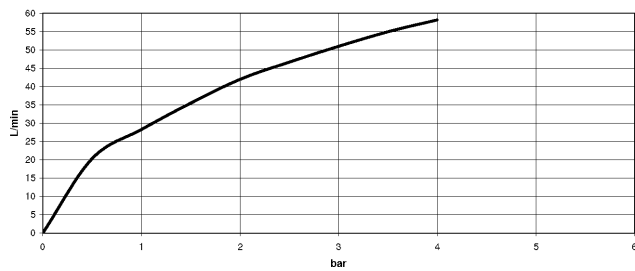

Flow rate chart

Codes & Standards

ASME
A112.18.1/CSA
B125.1