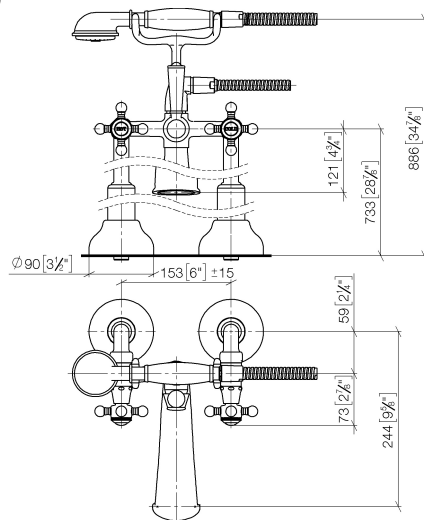

# MADISON Two-hole bath mixer for free-standing assembly with hand shower set - Brushed Platinum

MADISON

25 943 360

- 245mm projection
- spout: rectangular normal flow
- Hand shower: COMPACT RAIN, max. flow rate 6.8 l/min (at 3 bar)
- hand shower with anti-scale system
- rotary diverter for bath/shower
- wall bracket
- total height 901 mm
- stand pipes height 730 mm
- height up to aerator 610 mm
- slide-on rosettes Ø 90 mm
- gauge 153 mm
- metal shower hose 1250mm with integrated anti-twist protection
- max. flow 51 l/min at 3 bar flow pressure
- WRAS 1911027

## Required miscellaneous

- Concealed floor mounting -**
- max. recess depth 160 mm
  - min. recess depth 80 mm

35 951 970-90  
0010

25 943 360  
mm [inches]

**Flow rate chart**

**Codes & Standards**

ASME  
A112.18.1/CSA  
B125.1

## Spare parts list

No.	Item Number	Name	Quantity used	Delivery time
1	28 002 970-06	MADISON Metal hand shower with porcelain insert (white) - Brushed Platinum	1	10
2	28 104 970-06	Metal shower hose 1/2" x 1/2" x 1250 mm - Brushed Platinum	1	2
3	90 14 20 002 00 90	seal	1	2
4	04 17 20 010 00-06	holder	1	-
Spare part can no longer be ordered, please order the replacement item				
5	04 20 36 002 07-06	handle ( hot )	1	10
6	09 26 01 011 90	accessories	1	2
7	90 15 01 001 00 90	diverter	1	2
8	09 23 10 007 90	nut	1	2
9	09 30 30 062-06	screw	1	10
10	11 170 370-06	MADISON Lever insert - Brushed Platinum	1	10
11	09 28 22 013 90	pipe	1	2
12	09 18 20 011-06	base	1	10
13	09 30 30 064-06	screw	1	10
14	09 23 30 010-06	nut	2	10
15	04 29 05 014 00 90	nipple	2	2
16	12 943 360-06	connection	1	60
17	90 21 10 010 00 90	insert	1	2
18	90 31 11 030 00 90	pin	1	2
19	13 592 380-06	spout	1	60
20	90 90 03 131 00 90	top	2	2
21	09 21 02 055-06	cover	2	10
22	04 20 36 002 06-06	handle ( cold )	1	10
23	09 20 36 002-06	handle	2	10
24	09 20 36 004-06	handle	8	10
25	09 20 83 006 90	handle	2	2
26	09 26 01 010 90	accessories	1	2
27	09 20 36 005-06	handle	2	10
28	04 30 30 029 00 90	fixing set	2	2