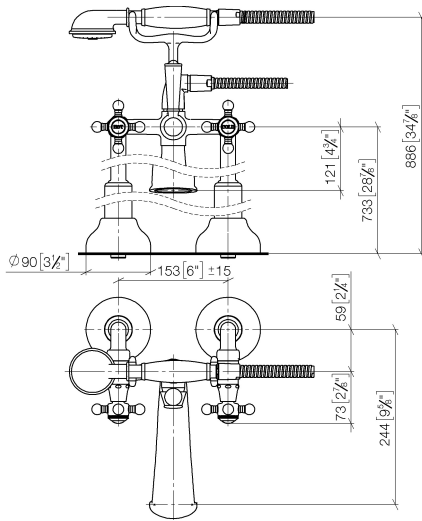

MADISON Two-hole bath mixer for free-standing assembly with hand shower set - Platinum

MADISON

25 943 360

- 245mm projection
- spout: rectangular normal flow
- Hand shower: COMPACT RAIN, max. flow rate 6.8 l/min (at 3 bar)
- hand shower with anti-scale system
- rotary diverter for bath/shower
- wall bracket
- total height 901 mm
- stand pipes height 730 mm
- height up to aerator 610 mm
- slide-on rosettes Ø 90 mm
- gauge 153 mm
- metal shower hose 1250mm with integrated anti-twist protection
- max. flow 51 l/min at 3 bar flow pressure
- WRAS 1911027

Required miscellaneous

- Concealed floor mounting -** 35 951 970-90
- max. recess depth 160 mm 0010
 - min. recess depth 80 mm

MADISON Two-hole bath mixer for free-standing assembly with hand shower set - Platinum

MADISON

25 943 360
mm [inches]

Flow rate chart

Codes & Standards

ASME A112.18.1

ASME
A112.18.1/CSA
B125.1

cUPC

EN 1717

MADISON

25 943 360

Spare parts list

No.	Item Number	Name	Quantity used	Delivery time
	28 002 970-08	MADISON Metal hand shower with porcelain insert (white) - Platinum	43	40