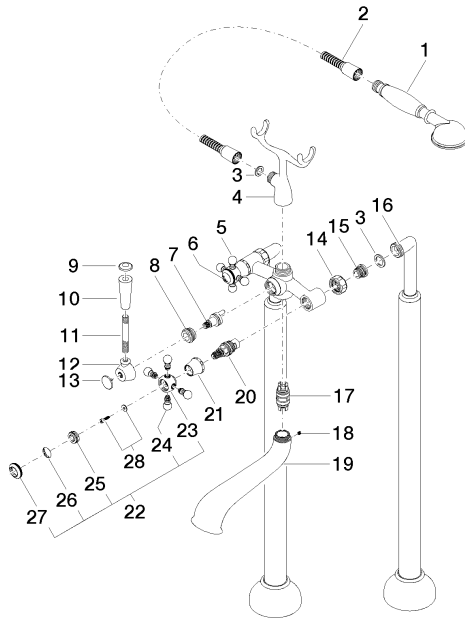

MADISON Two-hole bath mixer for free-standing assembly with hand shower set - Platinum

MADISON

25 943 360