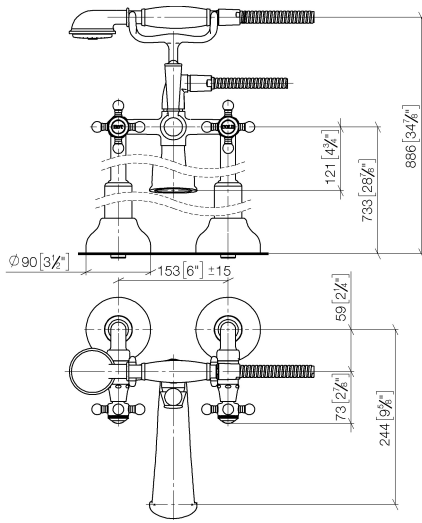

# MADISON Two-hole bath mixer for free-standing assembly with hand shower set - Durabron (23kt Gold)

MADISON

25 943 360

- 245mm projection
- spout: rectangular normal flow
- Hand shower: COMPACT RAIN, max. flow rate 6.8 l/min (at 3 bar)
- hand shower with anti-scale system
- rotary diverter for bath/shower
- wall bracket
- total height 901 mm
- stand pipes height 730 mm
- height up to aerator 610 mm
- slide-on rosettes Ø 90 mm
- gauge 153 mm
- metal shower hose 1250mm with integrated anti-twist protection
- max. flow 51 l/min at 3 bar flow pressure
- WRAS 1911027

## Required miscellaneous

- Concealed floor mounting -** 35 951 970-90
- max. recess depth 160 mm 0010
  - min. recess depth 80 mm

# MADISON Two-hole bath mixer for free-standing assembly with hand shower set - Durabronz (23kt Gold)

MADISON

25 943 360  
mm [inches]

MADISON

25 943 360

**Spare parts list**

No.	Item Number	Name	Quantity used	Delivery time
	28 002 970-09	MADISON Metal hand shower with porcelain insert (white) - Durabronss (23kt Gold)	43	40