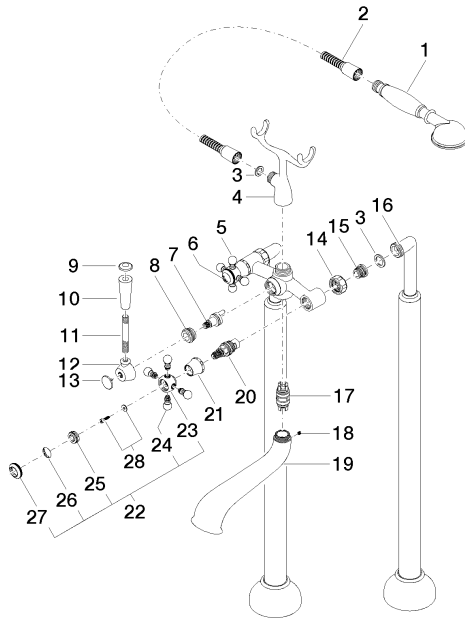

MADISON Two-hole bath mixer for free-standing assembly with hand shower set - Durabronz (23kt Gold)

MADISON

25 943 360