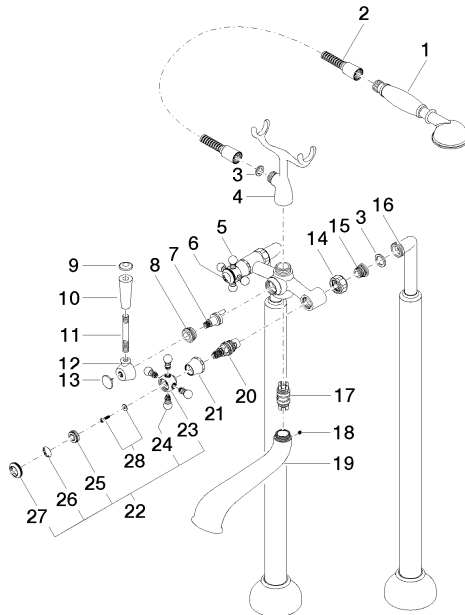

MADISON Two-hole bath mixer for free-standing assembly with hand shower set - Brushed Durabronz (23kt Gold)

MADISON

25 943 360

MADISON Two-hole bath mixer for free-standing assembly with hand shower set - Brushed Durabron (23kt Gold)

MADISON

25 943 360

Spare parts list

No.	Item Number	Name	Quantity used	Delivery time
1	28 002 970-28	MADISON Metal hand shower with porcelain insert (white) - Brushed Durabron (23kt Gold)	1	20
2	28 104 970-28	Metal shower hose 1/2" x 1/2" x 1250 mm - Brushed Durabron (23kt Gold)	1	10
3	90 14 20 002 00 90	seal	1	2
4	04 17 20 010 00-28	holder	1	-
Spare part can no longer be ordered, please order the replacement item				
5	04 20 36 002 07-28	handle (hot)	1	20
6	09 26 01 011 90	accessories	1	2
7	90 15 01 001 00 90	diverter	1	2
8	09 23 10 007 90	nut	1	2
9	09 30 30 062-28	screw	1	20
10	11 170 370-28	MADISON Lever insert - Brushed Durabron (23kt Gold)	1	20
11	09 28 22 013 90	pipe	1	2
12	09 18 20 011-28	base	1	20
13	09 30 30 064-28	screw	1	20
14	09 23 30 010-28	nut	2	20
15	04 29 05 014 00 90	nipple	2	2
16	12 943 360-28	connection	1	-
Spare part can no longer be ordered, please order the replacement item				
17	90 21 10 010 00 90	insert	1	2
18	90 31 11 030 00 90	pin	1	2
19	13 592 380-28	spout	1	-
Spare part can no longer be ordered, please order the replacement item				
20	90 90 03 131 00 90	top	2	2
21	09 21 02 055-28	cover	2	20
22	04 20 36 002 06-28	handle (cold)	1	20
23	09 20 36 002-28	handle	2	20
24	09 20 36 004-28	handle	8	20
25	09 20 83 006 90	handle	2	2
26	09 26 01 010 90	accessories	1	2
27	09 20 36 005-28	handle	2	20
28	04 30 30 029 00 90	fixing set	2	2