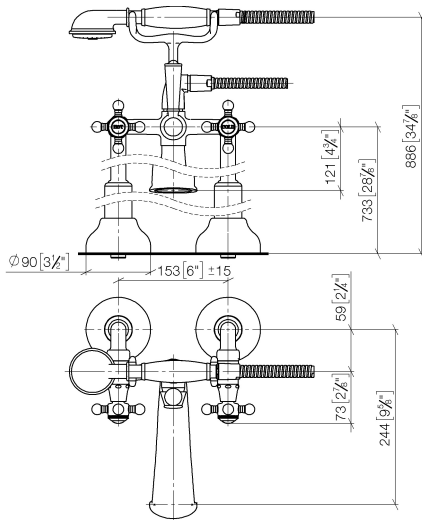

**MADISON Two-hole bath mixer for free-standing assembly with hand shower set - Brushed Dark Platinum**

MADISON

25 943 360

- 245mm projection
- spout: rectangular normal flow
- Hand shower: COMPACT RAIN, max. flow rate 6.8 l/min (at 3 bar)
- hand shower with anti-scale system
- rotary diverter for bath/shower
- wall bracket
- total height 901 mm
- stand pipes height 730 mm
- height up to aerator 610 mm
- slide-on rosettes Ø 90 mm
- gauge 153 mm
- metal shower hose 1250mm with integrated anti-twist protection
- max. flow 51 l/min at 3 bar flow pressure
- WRAS 1911027

**Required miscellaneous**

- Concealed floor mounting -** 35 951 970-90
- max. recess depth 160 mm 0010
  - min. recess depth 80 mm

# MADISON Two-hole bath mixer for free-standing assembly with hand shower set - Brushed Dark Platinum

MADISON

25 943 360  
mm [inches]

MADISON

25 943 360

**Spare parts list**

No.	Item Number	Name	Quantity used	Delivery time
	28 002 970-99	MADISON Metal hand shower with porcelain insert (white) - Brushed Dark Platinum	43	30