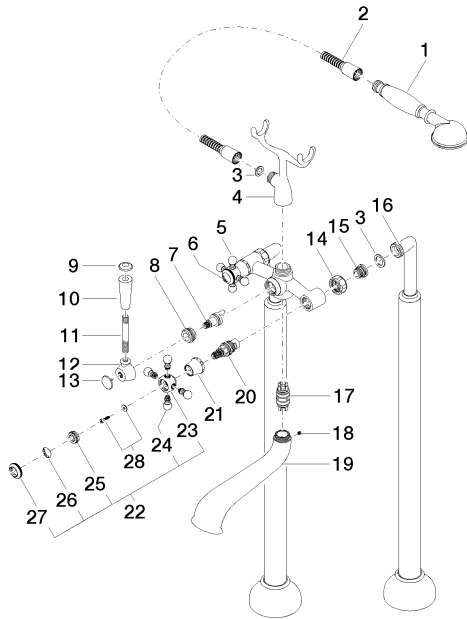

MADISON Two-hole bath mixer for free-standing assembly with hand shower set - Brushed Dark Platinum

MADISON

25 943 360