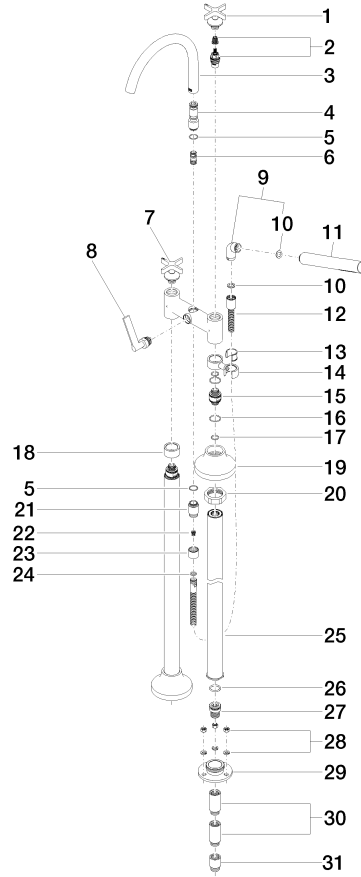

25 943 809

VAIA Two-hole bath mixer for free-standing assembly with hand shower set - Platinum

VAIA

25 943 809

Spare parts list

No.	Item Number	Name	Quantity used	Delivery time
1	90 20 80 010 01-08	handle (cold)	1	40
2	90 90 03 131 00 90	top	1	2
3	90 28 22 317 00-08	spout	1	40
4	09 24 03 273-08	nipple	1	40
5	90 14 10 032 00 90	seal	1	2
6	90 21 10 011 00 90	diverter	1	2
7	90 20 80 011 01-08	handle (hot)	1	40
8	90 20 80 015 02-08	handle	1	40
9	04 24 04 189 00-08	nipple	1	40
10	90 14 20 002 00 90	seal	1	2
11	28 019 979-08	Hand shower - Platinum	1	40
12	90 30 02 072 00-08	Metal shower hose 1/2" x 3/8" x 1250 mm - Platinum	1	40
13	90 18 40 035 00 90	sleeve	1	2
14	04 28 10 029 01-08	holder	1	40
15	09 29 05 021 20 90	nipple	2	2
16	09 14 10 112 90	seal	4	2
17	90 14 10 055 00 90	seal	4	2
18	09 28 10 028-08	sleeve	1	40
19	90 27 80 019 00-08	rosette	2	40
20	09 23 30 040-07	nut	2	30
21	09 24 03 121-08	nipple	1	40
22	09 23 01 131 90	back-flow preventer	1	2
23	09 21 02 143-08	sleeve	1	40
24	90 14 20 026 00 90	seal	1	2
25	04 28 22 009 20-08	connection	2	40
26	09 14 10 081 90	seal	2	2
27	09 24 03 094-07	nipple	2	30
28	04 23 10 023 00 90	fixing set	6	2
29	09 30 11 130-07	connection	2	30
30	09 24 03 081 10 90	extension	4	2
31	09 24 03 080 90	extension	2	2