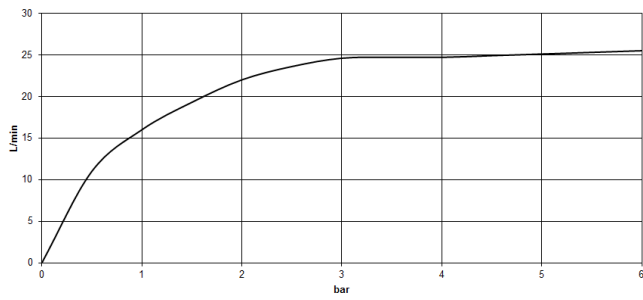

VAIA

25 943 809
mm [inches]

Flow rate chart

Codes & Standards

ASME	California Energy
A112.18.1/CSA	Commission
B125.1	(CEC)

VAIA Two-hole bath mixer for free-standing assembly with hand shower set -
Platinum