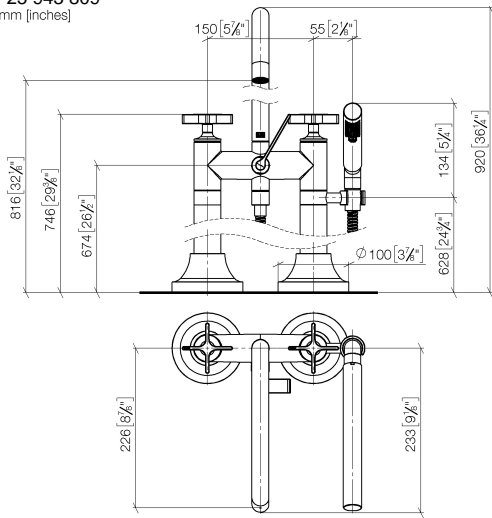

Required miscellaneous

- Concealed floor mounting -**
- max. recess depth 160 mm
 - min. recess depth 80 mm

35 951 970-90
0010

**VAIA Two-hole bath mixer for free-standing assembly with hand shower set -
Platinum**

VAIA

25 943 809
mm [inches]

Flow rate chart

Codes & Standards

ASME	California Energy
A112.18.1/CSA	Commission
B125.1	(CEC)

VAIA Two-hole bath mixer for free-standing assembly with hand shower set -
Platinum

VAIA

25 943 809

Spare parts list

No.	Item Number	Name	Quantity used	Delivery time
1	90 20 80 010 01-08	handle (cold)	1	40
2	90 90 03 131 00 90	top	1	2
3	90 28 22 317 00-08	spout	1	40
4	09 24 03 273-08	nipple	1	40
5	90 14 10 032 00 90	seal	1	2
6	90 21 10 011 00 90	diverter	1	2
7	90 20 80 011 01-08	handle (hot)	1	40
8	90 20 80 015 02-08	handle	1	40
9	04 24 04 189 00-08	nipple	1	40
10	90 14 20 002 00 90	seal	1	2
11	28 019 979-08	Hand shower - Platinum	1	40
12	90 30 02 072 00-08	Metal shower hose 1/2" x 3/8" x 1250 mm - Platinum	1	40
13	90 18 40 035 00 90	sleeve	1	2
14	04 28 10 029 01-08	holder	1	40
15	09 29 05 021 20 90	nipple	2	2
16	09 14 10 112 90	seal	4	2
17	90 14 10 055 00 90	seal	4	2
18	09 28 10 028-08	sleeve	1	40
19	90 27 80 019 00-08	rosette	2	40
20	09 23 30 040-07	nut	2	30
21	09 24 03 121-08	nipple	1	40
22	09 23 01 131 90	back-flow preventer	1	2
23	09 21 02 143-08	sleeve	1	40
24	90 14 20 026 00 90	seal	1	2
25	04 28 22 009 20-08	connection	2	40
26	09 14 10 081 90	seal	2	2
27	09 24 03 094-07	nipple	2	30
28	04 23 10 023 00 90	fixing set	6	2
29	09 30 11 130-07	connection	2	30
30	09 24 03 081 10 90	extension	4	2
31	09 24 03 080 90	extension	2	2