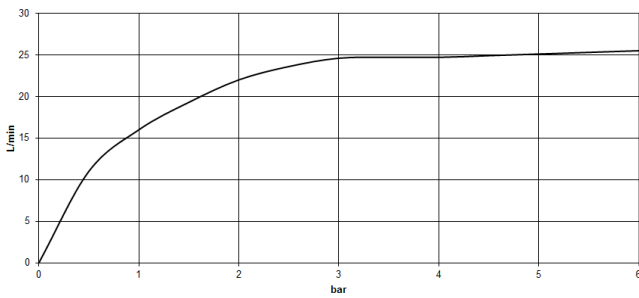

VAIA

25 943 809
mm [inches]

Flow rate chart

Codes & Standards

ASME
A112.18.1/CSA
B125.1

California Energy
Commission
(CEC)

DIN 4109

EN 1717