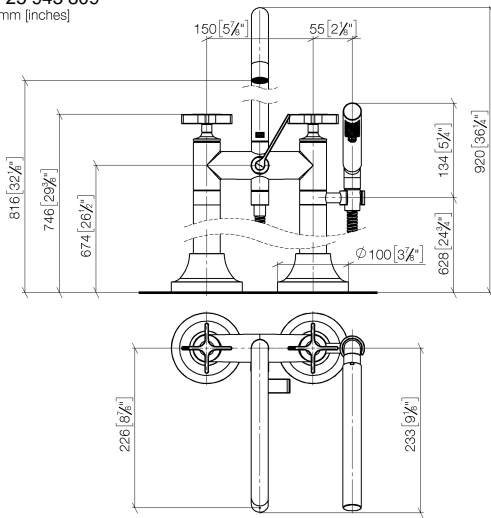

VAIA Two-hole bath mixer for free-standing assembly with hand shower set -
Brushed Bronze

VAIA

25 943 809

- spout: circular, air-enriched flow
 - max. flow 24.6 l/min at 3 bar flow pressure
 - Hand shower: COMPACT RAIN, max. flow rate 6.8 l/min (at 3 bar)
 - hand shower with anti-scale system
 - 221mm projection
 - pivotable spout 360°
 - rotary diverter for bath/shower
 - total height 920 mm
 - stand pipes height 628 mm
 - height up to aerator 816 mm
 - slide-on rosettes Ø 100 mm
 - gauge 150 mm
 - metal shower hose 1250mm with integrated anti-twist protection
 - pivotable shower holder on the right foot
 - WRAS 240502008, 1802014
- Intrinsic protection against back flow.**

Required miscellaneous

- Concealed floor mounting -**
- min. recess depth 80 mm
 - max. recess depth 160 mm

35 951 970-90
0010

**VAIA Two-hole bath mixer for free-standing assembly with hand shower set -
Brushed Bronze**

VAIA

25 943 809
mm [inches]

Flow rate chart

Codes & Standards

ASME
A112.18.1/CSA
B125.1

California Energy
Commission
(CEC)

DIN 4109

EN 1717

ISO 3822

Scottish Water
Byelaws

UK Water Supply
Regulations

Ü-Zeichen

VAIA Two-hole bath mixer for free-standing assembly with hand shower set -
Brushed Bronze

VAIA

25 943 809

Certificates