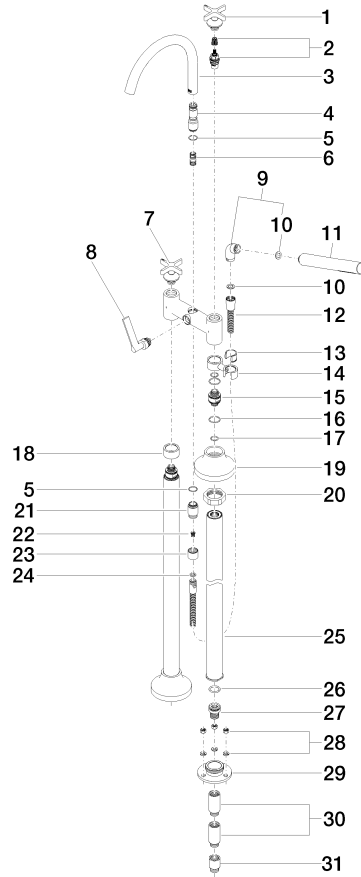

25 943 809

Product version from 5/27/2021