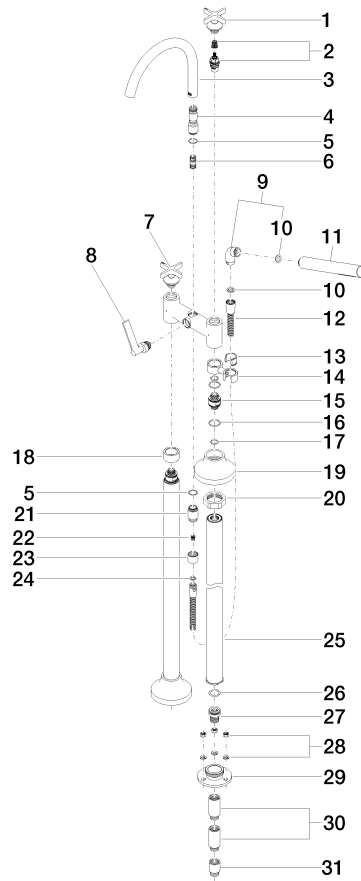

**VAIA Two-hole bath mixer for free-standing assembly with hand shower set -
Brushed Dark Platinum**

VAIA

25 943 809

- spout: circular, air-enriched flow
- max. flow 24.6 l/min at 3 bar flow pressure
- Hand shower: COMPACT RAIN, max. flow rate 6.8 l/min (at 3 bar)
- hand shower with anti-scale system
- 221mm projection
- pivotable spout 360°
- rotary diverter for bath/shower
- total height 920 mm
- stand pipes height 628 mm
- height up to aerator 816 mm
- slide-on rosettes Ø 100 mm
- gauge 150 mm
- metal shower hose 1250mm with integrated anti-twist protection
- pivotable shower holder on the right foot
- WRAS 240502008, 1802014

VAIA

25 943 809
mm [inches]

Flow rate chart

Codes & Standards

ASME A112.18.1	ASME A112.18.1/CSA B125.1	California Energy Commission (CEC)	cUPC
DIN 4109	EN 1717	ISO 3822	Scottish Water Byelaws
UK Water Supply Regulations	Ü-Zeichen		

VAIA Two-hole bath mixer for free-standing assembly with hand shower set -
Brushed Dark Platinum

VAIA

25 943 809

Certificates

IAPMO_4976

Belgauqa_22_276_2 LGA_29

WRAS_240502

**VAIA Two-hole bath mixer for free-standing assembly with hand shower set -
Brushed Dark Platinum**

VAIA

25 943 809

Product version from 3/13/2017 to 5/27/2021

Product version from 5/27/2021

VAIA Two-hole bath mixer for free-standing assembly with hand shower set -
Brushed Dark Platinum

VAIA

25 943 809

Spare parts list