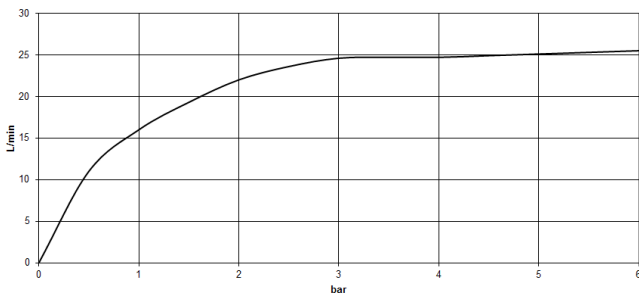

VAIA

25 943 809
mm [inches]

Flow rate chart

Codes & Standards

ASME A112.18.1	ASME A112.18.1/CSA B125.1	California Energy Commission (CEC)	cUPC
DIN 4109	EN 1717	ISO 3822	Scottish Water Byelaws
UK Water Supply Regulations	Ü-Zeichen		