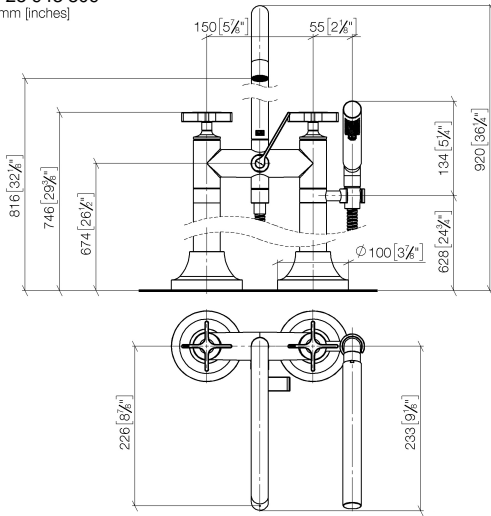

**VAIA Two-hole bath mixer for free-standing assembly with hand shower set -
Brushed Dark Platinum**

VAIA

25 943 809

- spout: circular, air-enriched flow
- max. flow 24.6 l/min at 3 bar flow pressure
- Hand shower: COMPACT RAIN, max. flow rate 6.8 l/min (at 3 bar)
- hand shower with anti-scale system
- 221mm projection
- pivotable spout 360°
- rotary diverter for bath/shower
- total height 920 mm
- stand pipes height 628 mm
- height up to aerator 816 mm
- slide-on rosettes Ø 100 mm
- gauge 150 mm
- metal shower hose 1250mm with integrated anti-twist protection
- pivotable shower holder on the right foot
- WRAS 240502008, 1802014

Required miscellaneous

- Concealed floor mounting -**
- max. recess depth 160 mm
 - min. recess depth 80 mm

35 951 970-90
0010

**VAIA Two-hole bath mixer for free-standing assembly with hand shower set -
Brushed Dark Platinum**

VAIA

25 943 809
mm [inches]

Flow rate chart

Codes & Standards

ASME A112.18.1	ASME A112.18.1/CSA B125.1	California Energy Commission (CEC)	cUPC
DIN 4109	EN 1717	ISO 3822	Scottish Water Byelaws
UK Water Supply Regulations	Ü-Zeichen		