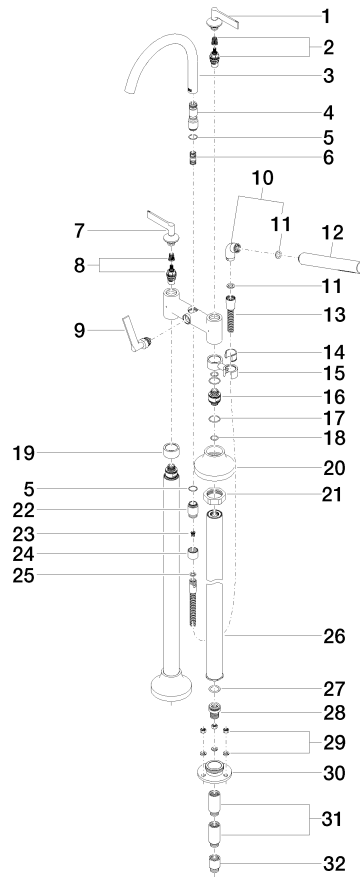

**VAIA Two-hole bath mixer for free-standing assembly with hand shower set -  
Platinum**

VAIA

25 943 819

- spout: circular, air-enriched flow
- max. flow 24.6 l/min at 3 bar flow pressure
- Hand shower: COMPACT RAIN, max. flow rate 6.8 l/min (at 3 bar)
- hand shower with anti-scale system
- 221mm projection
- pivotable spout 360°
- rotary diverter for bath/shower
- total height 920 mm
- stand pipes height 628 mm
- height up to aerator 816 mm
- slide-on rosettes Ø 100 mm
- gauge 150 mm
- metal shower hose 1250mm with integrated anti-twist protection
- pivotable shower holder on the right foot
- WRAS 240502008, 1802014

VAIA

25 943 819  
mm [inches]

**Flow rate chart**

**Codes & Standards**

ASME A112.18.1	ASME A112.18.1/CSA B125.1	California Energy Commission (CEC)	cUPC
DIN 4109	EN 1717	ISO 3822	Scottish Water Byelaws
UK Water Supply Regulations	Ü-Zeichen		

VAIA Two-hole bath mixer for free-standing assembly with hand shower set -  
Platinum

---

VAIA

25 943 819  
Certificates

---

IAPMO\_4976

Belgauqa\_22\_276\_2 LGA\_29

WRAS\_240502

**VAIA Two-hole bath mixer for free-standing assembly with hand shower set -  
Platinum**

25 943 819

Product version from 3/13/2017 to 5/27/2021

**Product version from 5/27/2021**

VAIA Two-hole bath mixer for free-standing assembly with hand shower set -  
Platinum