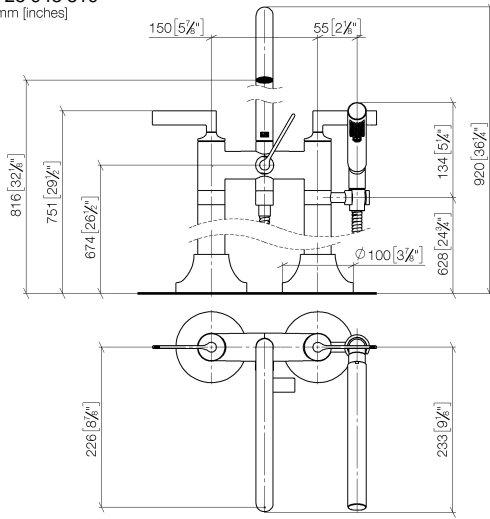

**VAIA Two-hole bath mixer for free-standing assembly with hand shower set -  
Platinum**

VAIA

25 943 819

- spout: circular, air-enriched flow
- max. flow 24.6 l/min at 3 bar flow pressure
- Hand shower: COMPACT RAIN, max. flow rate 6.8 l/min (at 3 bar)
- hand shower with anti-scale system
- 221mm projection
- pivotable spout 360°
- rotary diverter for bath/shower
- total height 920 mm
- stand pipes height 628 mm
- height up to aerator 816 mm
- slide-on rosettes Ø 100 mm
- gauge 150 mm
- metal shower hose 1250mm with integrated anti-twist protection
- pivotable shower holder on the right foot
- WRAS 240502008, 1802014

**Required miscellaneous**

**Concealed floor mounting -**

- max. recess depth 160 mm
- min. recess depth 80 mm

35 951 970-90  
0010

**VAIA Two-hole bath mixer for free-standing assembly with hand shower set -  
Platinum**

VAIA

25 943 819  
mm [inches]

**Flow rate chart**

**Codes & Standards**

ASME A112.18.1	ASME A112.18.1/CSA B125.1	California Energy Commission (CEC)	cUPC
DIN 4109	EN 1717	ISO 3822	Scottish Water Byelaws
UK Water Supply Regulations	Ü-Zeichen		