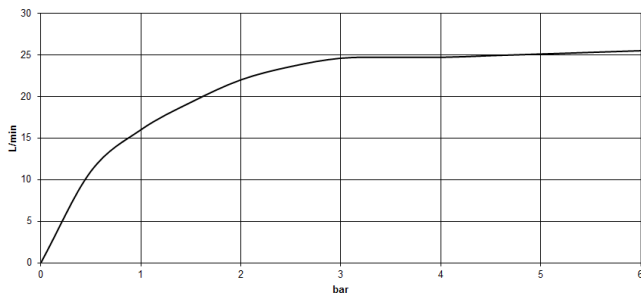

**Required miscellaneous**

**Concealed floor mounting -**

- max. recess depth 160 mm
- min. recess depth 80 mm

35 951 970-90  
0010

**VAIA Two-hole bath mixer for free-standing assembly with hand shower set -  
Platinum**

VAIA

25 943 819  
mm [inches]

**Flow rate chart**

**Codes & Standards**

ASME A112.18.1	ASME A112.18.1/CSA B125.1	California Energy Commission (CEC)	cUPC
DIN 4109	EN 1717	ISO 3822	Scottish Water Byelaws
UK Water Supply Regulations	Ü-Zeichen		