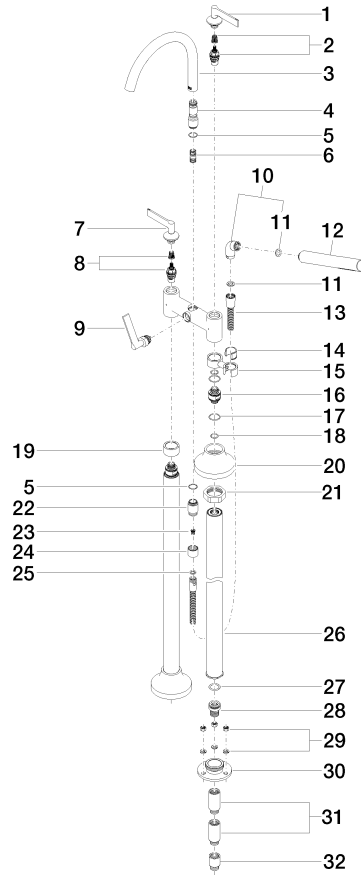

VAIA Two-hole bath mixer for free-standing assembly with hand shower set -
Champagne (22kt Gold)

25 943 819