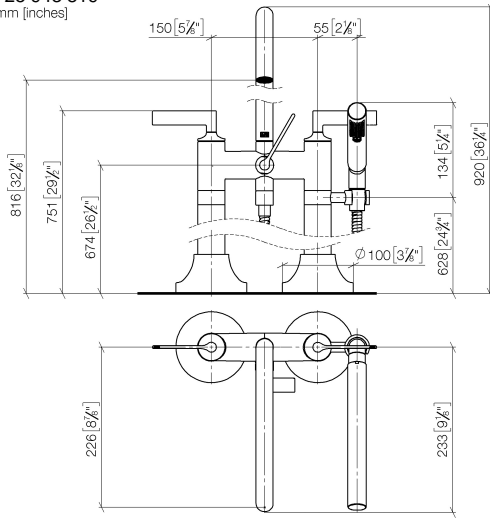

**VAIA Two-hole bath mixer for free-standing assembly with hand shower set -
Champagne (22kt Gold)**

VAIA

25 943 819

- spout: circular, air-enriched flow
- max. flow 24.6 l/min at 3 bar flow pressure
- Hand shower: COMPACT RAIN, max. flow rate 6.8 l/min (at 3 bar)
- hand shower with anti-scale system
- 221mm projection
- pivotable spout 360°
- rotary diverter for bath/shower
- total height 920 mm
- stand pipes height 628 mm
- height up to aerator 816 mm
- slide-on rosettes Ø 100 mm
- gauge 150 mm
- metal shower hose 1250mm with integrated anti-twist protection
- pivotable shower holder on the right foot
- WRAS 240502008, 1802014

Required miscellaneous

- Concealed floor mounting -**
- max. recess depth 160 mm
 - min. recess depth 80 mm

35 951 970-90
0010

**VAIA Two-hole bath mixer for free-standing assembly with hand shower set -
Champagne (22kt Gold)**

VAIA

25 943 819
mm [inches]

Flow rate chart

Codes & Standards

ASME
A112.18.1/CSA
B125.1

ISO 3822

California Energy
Commission
(CEC)

Scottish Water
Byelaws

DIN 4109

UK Water Supply
Regulations

EN 1717

Ü-Zeichen

VAIA Two-hole bath mixer for free-standing assembly with hand shower set -
Champagne (22kt Gold)

VAIA

25 943 819

Certificates