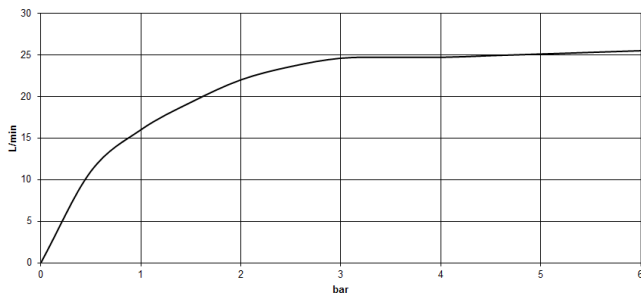

Required miscellaneous

- Concealed floor mounting -**
- max. recess depth 160 mm
 - min. recess depth 80 mm

35 951 970-90
0010

**VAIA Two-hole bath mixer for free-standing assembly with hand shower set -
Champagne (22kt Gold)**

VAIA

25 943 819
mm [inches]

Flow rate chart

Codes & Standards

ASME
A112.18.1/CSA
B125.1

ISO 3822

California Energy
Commission
(CEC)

Scottish Water
Byelaws