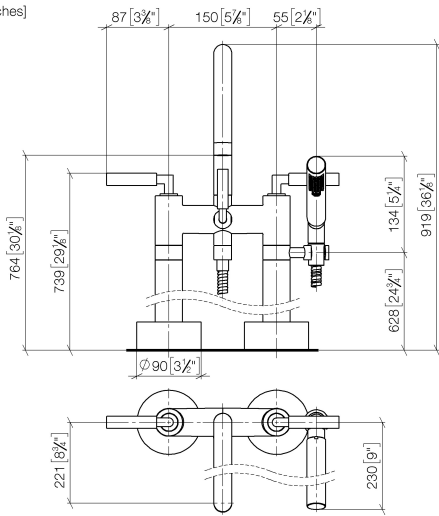

25 943 882
mm [inches]

Flow rate chart