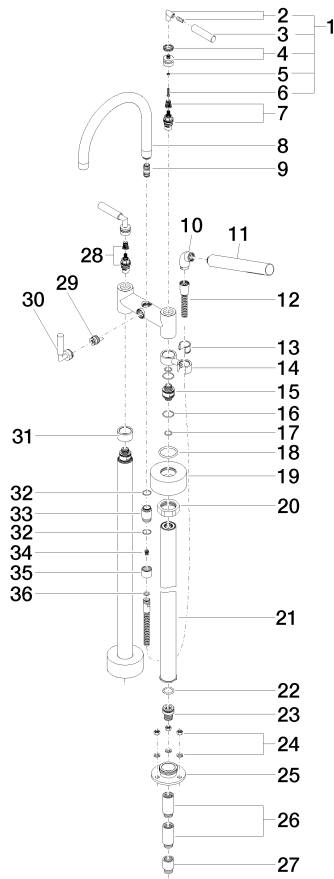

TARA Two-hole bath mixer for free-standing assembly with hand shower set - Platinum

TARA

25 943 882

- 220mm projection
- pivotable spout 180°
- spout: circular, air-enriched flow
- Hand shower: COMPACT RAIN, max. flow rate 6.8 l/min (at 3 bar)
- hand shower with anti-scale system
- rotary diverter for bath/shower
- total height 920 mm
- stand pipes height 628 mm
- height up to aerator 765 mm
- slide-on rosettes Ø 90 mm
- gauge 150 mm
- metal shower hose 1250mm with integrated anti-twist protection
- pivotable shower holder on the right foot
- max. flow 22 l/min at 3 bar flow pressure
- WRAS 2212005

Required miscellaneous

- Concealed floor mounting -**
- max. recess depth 160 mm
 - min. recess depth 80 mm

35 951 970-90
0010

**TARA Two-hole bath mixer for free-standing assembly with hand shower set -
Platinum**

TARA

25 943 882
mm [inches]

Flow rate chart

Codes & Standards

ASME A112.18.1	ASME A112.18.1/CSA B125.1	cUPC	DIN 4109
EN 1717	ISO 3822	Scottish Water Byelaws	UK Water Supply Regulations

Ü-Zeichen

TARA Two-hole bath mixer for free-standing assembly with hand shower set -
Platinum

Product version from 5/27/2021

TARA Two-hole bath mixer for free-standing assembly with hand shower set -
Platinum

TARA

25 943 882

Spare parts list

Product version up to 5/27/2021

Product version from 5/27/2021