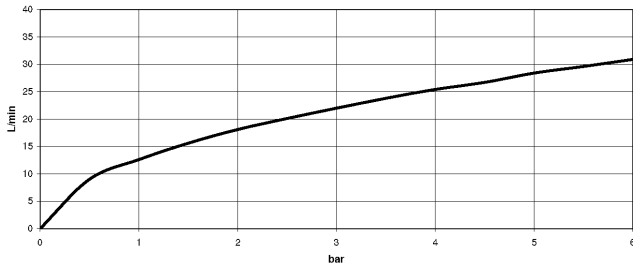

TARA

25 943 882
mm [inches]

Flow rate chart

Codes & Standards

ASME A112.18.1	ASME A112.18.1/CSA B125.1	cUPC	DIN 4109
EN 1717	ISO 3822	Scottish Water Byelaws	UK Water Supply Regulations

Ü-Zeichen

TARA Two-hole bath mixer for free-standing assembly with hand shower set -
Platinum