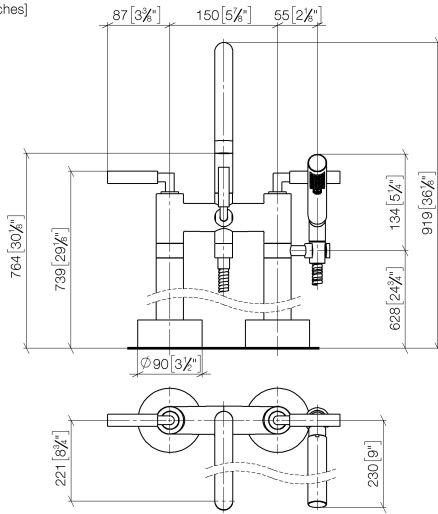

TARA Two-hole bath mixer for free-standing assembly with hand shower set - Platinum

TARA

25 943 882

- 220mm projection
- pivotable spout 180°
- spout: circular, air-enriched flow
- Hand shower: COMPACT RAIN, max. flow rate 6.8 l/min (at 3 bar)
- hand shower with anti-scale system
- rotary diverter for bath/shower
- total height 920 mm
- stand pipes height 628 mm
- height up to aerator 765 mm
- slide-on rosettes Ø 90 mm
- gauge 150 mm
- metal shower hose 1250mm with integrated anti-twist protection
- pivotable shower holder on the right foot
- max. flow 22 l/min at 3 bar flow pressure
- WRAS 2212005

Required miscellaneous

- Concealed floor mounting -**
- max. recess depth 160 mm
 - min. recess depth 80 mm

35 951 970-90
0010

**TARA Two-hole bath mixer for free-standing assembly with hand shower set -
Platinum**

TARA

25 943 882
mm [inches]

Flow rate chart

Codes & Standards

ASME A112.18.1	ASME A112.18.1/CSA B125.1	cUPC	DIN 4109
EN 1717	ISO 3822	Scottish Water Byelaws	UK Water Supply Regulations

Ü-Zeichen

TARA Two-hole bath mixer for free-standing assembly with hand shower set -
Platinum