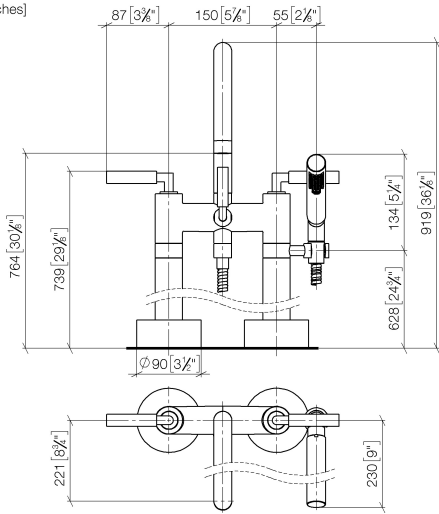

**TARA Two-hole bath mixer for free-standing assembly with hand shower set -
Brushed Durabron (23kt Gold)**

TARA

25 943 882

- 220mm projection
- pivotable spout 180°
- spout: circular, air-enriched flow
- Hand shower: COMPACT RAIN, max. flow rate 6.8 l/min (at 3 bar)
- hand shower with anti-scale system
- rotary diverter for bath/shower
- total height 920 mm
- stand pipes height 628 mm
- height up to aerator 765 mm
- slide-on rosettes Ø 90 mm
- gauge 150 mm
- metal shower hose 1250mm with integrated anti-twist protection
- pivotable shower holder on the right foot
- max. flow 22 l/min at 3 bar flow pressure

Required miscellaneous

- Concealed floor mounting -** 35 951 970-90
- max. recess depth 160 mm 0010
 - min. recess depth 80 mm

**TARA Two-hole bath mixer for free-standing assembly with hand shower set -
Brushed Durabron (23kt Gold)**

TARA

25 943 882
mm [inches]

Flow rate chart

Codes & Standards

ASME
A112.18.1/CSA
B125.1

TARA Two-hole bath mixer for free-standing assembly with hand shower set -
Brushed Durabronz (23kt Gold)

TARA

25 943 882