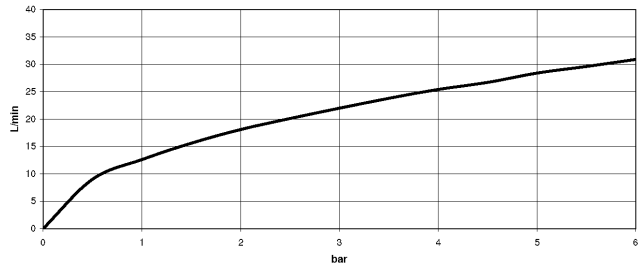

Codes & Standards

ASME
A112.18.1/CSA
B125.1