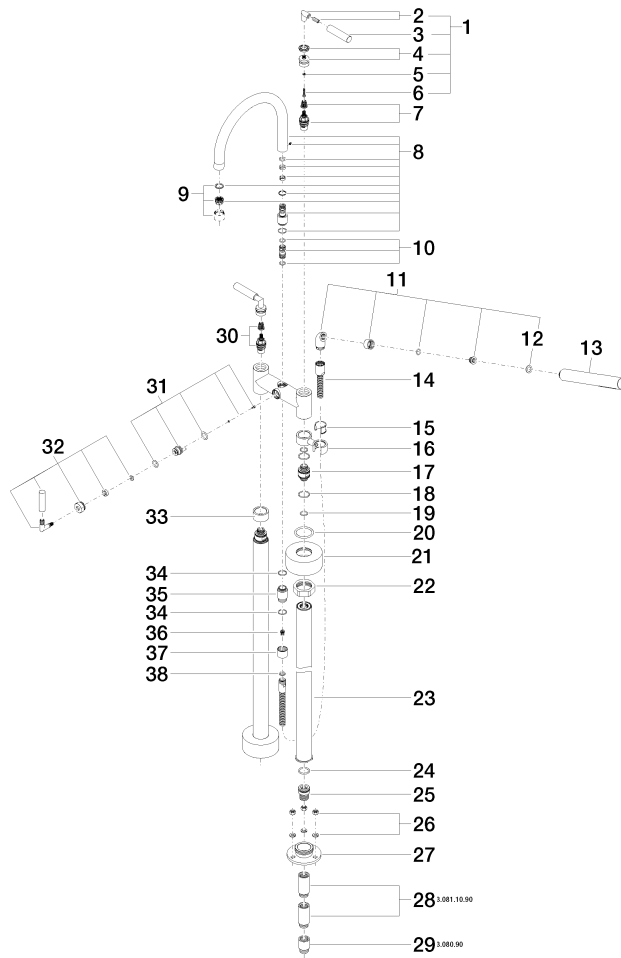

25 943 882

TARA Two-hole bath mixer for free-standing assembly with hand shower set - Matte Black

TARA

25 943 882

Spare parts list

No.	Item Number	Name	Quantity used	Delivery time
1	04 20 88 052 00-33	handle	2	30
2	04 18 20 022 00-33	angle	2	30
3	09 20 88 052-33	handle	2	30
4	90 12 12 007 00-33	base	2	30
5	90 30 11 029 00 90	disc	2	2
6	90 30 30 075 00 90	screw	2	2
7	90 90 03 130 00 90	top	1	2
8	90 28 22 222 00-33	spout	1	30
9	90 23 01 024 00-33	aerator	1	-
Spare part can no longer be ordered, please order the replacement item				
10	90 21 10 011 00 90	diverter	1	2
11	04 24 04 189 00-33	nipple	1	30
12	90 14 20 002 00 90	seal	1	2
13	28 019 979-33	Hand shower - Matte Black	1	10
14	90 30 02 072 00-33	Metal shower hose 1/2" x 3/8" x 1250 mm - Matte Black	1	30
15	90 18 40 035 00 90	sleeve	1	2
16	04 28 10 029 01-33	holder	1	30
17	09 29 05 021 20 90	nipple	2	2
18	09 14 10 112 90	seal	4	2
19	90 14 10 055 00 90	seal	4	2
20	09 14 10 041 90	seal	2	2
21	09 27 89 025-33	rosette	2	30
22	09 23 30 040-07	nut	2	30
23	04 28 22 009 20-33	connection	2	30
24	09 14 10 081 90	seal	2	2
25	09 24 03 094-07	nipple	2	30
26	04 23 10 023 00 90	fixing set	2	2
27	09 30 11 130-07	connection	2	30
28	09 24 03 081 10 90	extension	4	2
29	09 24 03 080 90	extension	2	2
30	90 90 03 131 00 90	top	1	2
31	90 15 01 005 00 90	insert	1	2
32	90 18 20 025 00-33	diverter	1	-
Spare part can no longer be ordered, please order the replacement item				
33	09 28 10 028-33	sleeve	1	30
34	90 14 10 032 00 90	seal	2	2
35	09 24 03 121-33	nipple	1	30
36	09 23 01 131 90	back-flow preventer	1	2
37	09 21 02 143-33	sleeve	1	30
38	90 14 20 026 00 90	seal	1	2