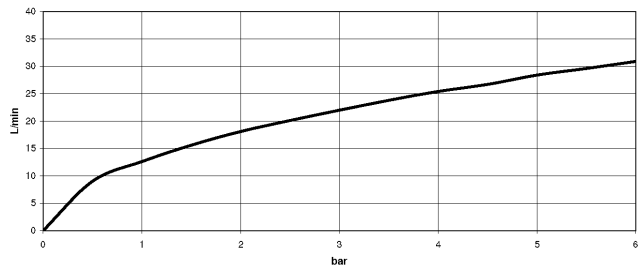

Codes & Standards

ASME
A112.18.1/CSA
B125.1