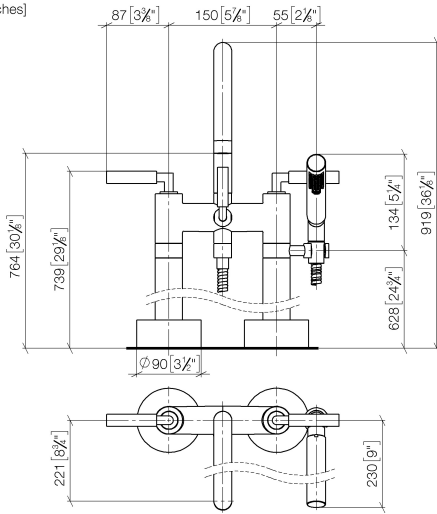

**TARA Two-hole bath mixer for free-standing assembly with hand shower set -  
Matte Black**

TARA

25 943 882

- 220mm projection
- pivotable spout 180°
- spout: circular, air-enriched flow
- Hand shower: COMPACT RAIN, max. flow rate 6.8 l/min (at 3 bar)
- hand shower with anti-scale system
- rotary diverter for bath/shower
- total height 920 mm
- stand pipes height 628 mm
- height up to aerator 765 mm
- slide-on rosettes Ø 90 mm
- gauge 150 mm
- metal shower hose 1250mm with integrated anti-twist protection
- pivotable shower holder on the right foot
- max. flow 22 l/min at 3 bar flow pressure

**Required miscellaneous**

- Concealed floor mounting -**
- max. recess depth 160 mm
  - min. recess depth 80 mm

35 951 970-90  
0010

25 943 882  
mm [inches]

**Flow rate chart**

**Codes & Standards**

ASME  
A112.18.1/CSA  
B125.1