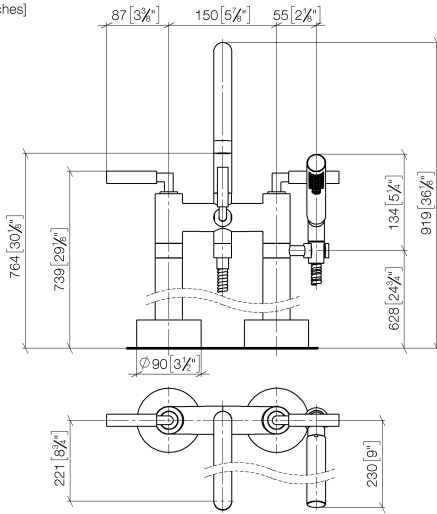

**TARA Two-hole bath mixer for free-standing assembly with hand shower set -
Brushed Bronze**

TARA

25 943 882

- 220mm projection
- pivotable spout 180°
- spout: circular, air-enriched flow
- Hand shower: COMPACT RAIN, max. flow rate 6.8 l/min (at 3 bar)
- hand shower with anti-scale system
- rotary diverter for bath/shower
- total height 920 mm
- stand pipes height 628 mm
- height up to aerator 765 mm
- slide-on rosettes Ø 90 mm
- gauge 150 mm
- metal shower hose 1250mm with integrated anti-twist protection
- pivotable shower holder on the right foot
- max. flow 22 l/min at 3 bar flow pressure
- WRAS 2212005

**TARA Two-hole bath mixer for free-standing assembly with hand shower set -
Brushed Bronze**

TARA

25 943 882
mm [inches]

Flow rate chart

Codes & Standards

ASME
A112.18.1/CSA
B125.1

Scottish Water
Byelaws

UK Water Supply
Regulations

TARA Two-hole bath mixer for free-standing assembly with hand shower set -
Brushed Bronze

TARA

25 943 882

Certificates

WRAS_2212

**TARA Two-hole bath mixer for free-standing assembly with hand shower set -
Brushed Bronze**