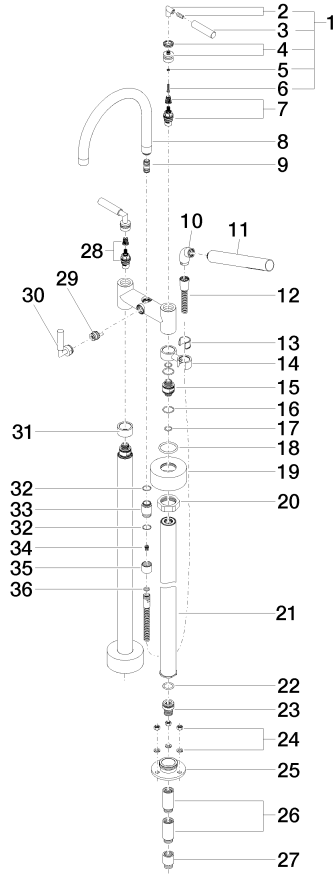

**TARA Two-hole bath mixer for free-standing assembly with hand shower set -
Brushed Bronze**

TARA

25 943 882

- 220mm projection
- pivotable spout 180°
- spout: circular, air-enriched flow
- Hand shower: COMPACT RAIN, max. flow rate 6.8 l/min (at 3 bar)
- hand shower with anti-scale system
- rotary diverter for bath/shower
- total height 920 mm
- stand pipes height 628 mm
- height up to aerator 765 mm
- slide-on rosettes Ø 90 mm
- gauge 150 mm
- metal shower hose 1250mm with integrated anti-twist protection
- pivotable shower holder on the right foot
- max. flow 22 l/min at 3 bar flow pressure
- WRAS 2212005

**TARA Two-hole bath mixer for free-standing assembly with hand shower set -
Brushed Bronze**

TARA

25 943 882
mm [inches]

Flow rate chart

Codes & Standards

ASME
A112.18.1/CSA
B125.1

Scottish Water
Byelaws

UK Water Supply
Regulations

TARA Two-hole bath mixer for free-standing assembly with hand shower set -
Brushed Bronze

TARA

25 943 882

Certificates

WRAS_2212

**TARA Two-hole bath mixer for free-standing assembly with hand shower set -
Brushed Bronze**

TARA

25 943 882

Product version from 5/27/2021

Parts for other
finishes can be found
here: [Chrome](#)

TARA Two-hole bath mixer for free-standing assembly with hand shower set -
Brushed Bronze

TARA

25 943 882