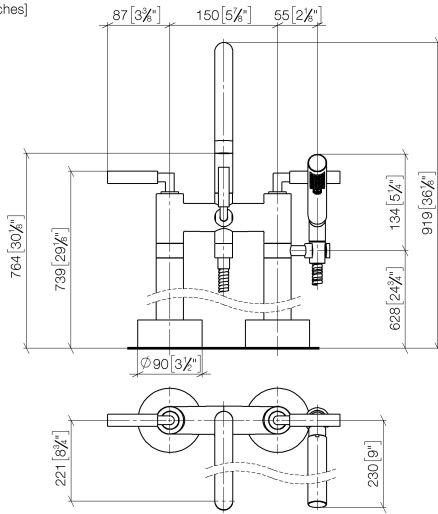

**TARA Two-hole bath mixer for free-standing assembly with hand shower set -  
Brushed Champagne (22kt Gold)**

TARA

25 943 882

- 220mm projection
- pivotable spout 180°
- spout: circular, air-enriched flow
- Hand shower: COMPACT RAIN, max. flow rate 6.8 l/min (at 3 bar)
- hand shower with anti-scale system
- rotary diverter for bath/shower
- total height 920 mm
- stand pipes height 628 mm
- height up to aerator 765 mm
- slide-on rosettes Ø 90 mm
- gauge 150 mm
- metal shower hose 1250mm with integrated anti-twist protection
- pivotable shower holder on the right foot
- max. flow 22 l/min at 3 bar flow pressure
- WRAS 2212005

**Required miscellaneous**

- Concealed floor mounting -** 35 951 970-90
- max. recess depth 160 mm 0010
  - min. recess depth 80 mm

**TARA Two-hole bath mixer for free-standing assembly with hand shower set -  
Brushed Champagne (22kt Gold)**

TARA

25 943 882  
mm [inches]

**Flow rate chart**

**Codes & Standards**

ASME  
A112.18.1/CSA  
B125.1

Scottish Water  
Byelaws

UK Water Supply  
Regulations

TARA Two-hole bath mixer for free-standing assembly with hand shower set -  
Brushed Champagne (22kt Gold)