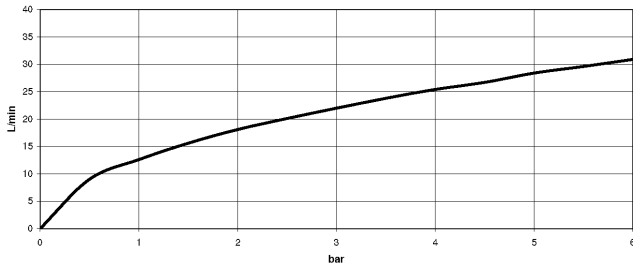

TARA

25 943 882  
mm [inches]

**Flow rate chart**

**Codes & Standards**

ASME  
A112.18.1/CSA  
B125.1

Scottish Water  
Byelaws

UK Water Supply  
Regulations

TARA Two-hole bath mixer for free-standing assembly with hand shower set -  
Brushed Champagne (22kt Gold)