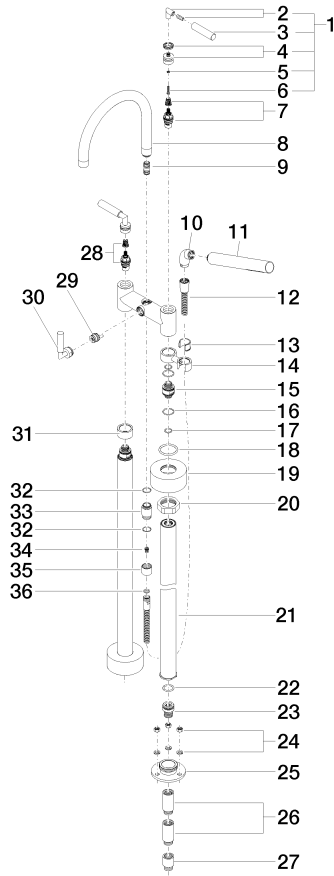

TARA Two-hole bath mixer for free-standing assembly with hand shower set - Brushed Champagne (22kt Gold)

TARA

25 943 882

Product version from 5/27/2021