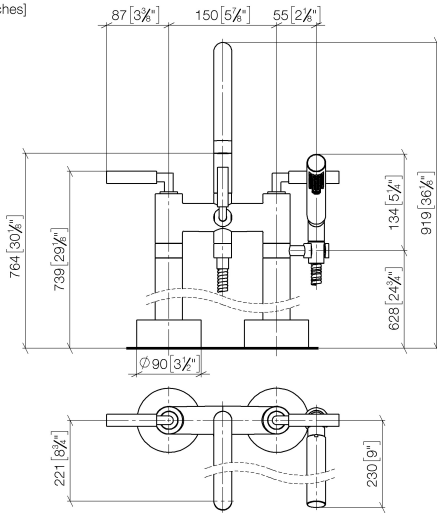

**TARA Two-hole bath mixer for free-standing assembly with hand shower set -  
Champagne (22kt Gold)**

TARA

25 943 882

- 220mm projection
- pivotable spout 180°
- spout: circular, air-enriched flow
- Hand shower: COMPACT RAIN, max. flow rate 6.8 l/min (at 3 bar)
- hand shower with anti-scale system
- rotary diverter for bath/shower
- total height 920 mm
- stand pipes height 628 mm
- height up to aerator 765 mm
- slide-on rosettes Ø 90 mm
- gauge 150 mm
- metal shower hose 1250mm with integrated anti-twist protection
- pivotable shower holder on the right foot
- max. flow 22 l/min at 3 bar flow pressure
- WRAS 2212005

**Required miscellaneous**

- Concealed floor mounting -** 35 951 970-90
- max. recess depth 160 mm 0010
  - min. recess depth 80 mm

**TARA Two-hole bath mixer for free-standing assembly with hand shower set -  
Champagne (22kt Gold)**

TARA

25 943 882  
mm [inches]

**Flow rate chart**

**Codes & Standards**

ASME  
A112.18.1/CSA  
B125.1

Scottish Water  
Byelaws

UK Water Supply  
Regulations

TARA Two-hole bath mixer for free-standing assembly with hand shower set -  
Champagne (22kt Gold)