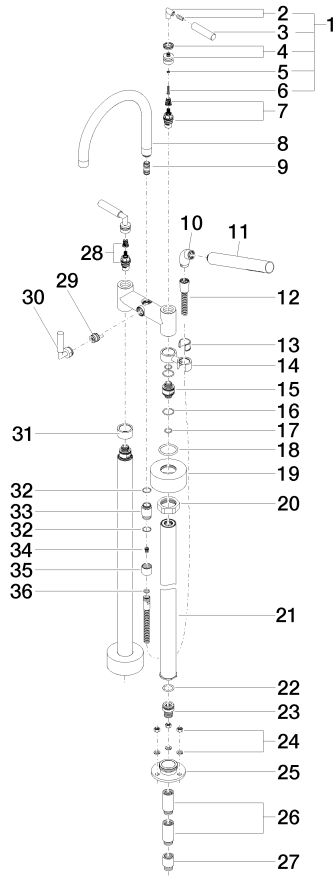

TARA Two-hole bath mixer for free-standing assembly with hand shower set - Champagne (22kt Gold)

TARA

25 943 882

Product version from 5/27/2021