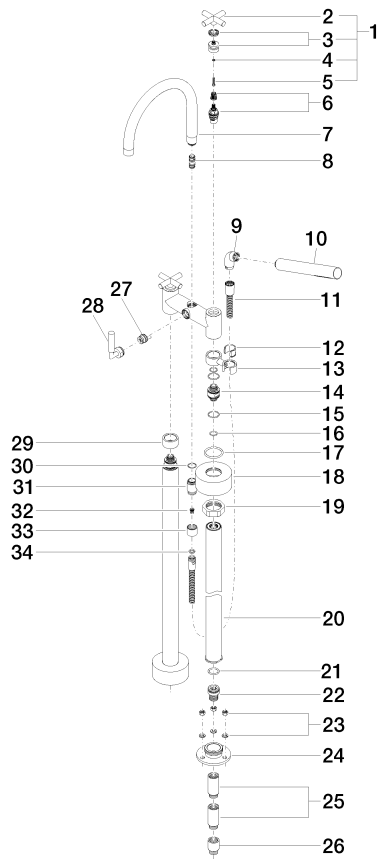

# TARA Two-hole bath mixer for free-standing assembly with hand shower set - Brushed Platinum

TARA

25 943 892

- 220mm projection
- pivotable spout 180°
- Hand shower: COMPACT RAIN, max. flow rate 6.8 l/min (at 3 bar)
- spout: circular, air-enriched flow
- hand shower with anti-scale system
- rotary diverter for bath/shower
- total height 920 mm
- stand pipes height 628 mm
- height up to aerator 765 mm
- slide-on rosettes Ø 90 mm
- gauge 150 mm
- metal shower hose 1250mm with integrated anti-twist protection
- pivotable shower holder on the right foot
- max. flow 22 l/min at 3 bar flow pressure
- WRAS 2212005

TARA

25 943 892  
mm [inches]

**Flow rate chart**

**Codes & Standards**

ASME A112.18.1	ASME A112.18.1/CSA B125.1	cUPC	DIN 4109
EN 1717	ISO 3822	Scottish Water Byelaws	UK Water Supply Regulations

**Ü-Zeichen**

TARA Two-hole bath mixer for free-standing assembly with hand shower set -  
Brushed Platinum

---

TARA

25 943 892

Certificates

---

Belgaqua\_21-033-2 LGA\_18

IAPMO\_4976

WRAS\_2212

25 943 892

Product version up to 5/27/2021

**Product version from 5/27/2021**

TARA Two-hole bath mixer for free-standing assembly with hand shower set -  
Brushed Platinum

TARA

25 943 892

Spare parts list