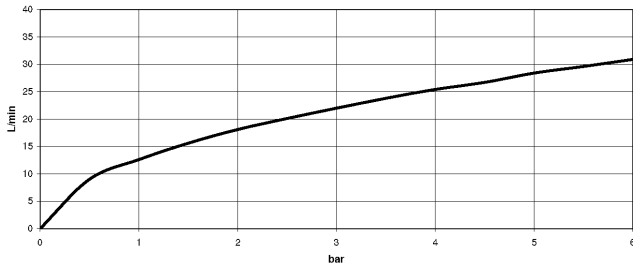

TARA

25 943 892  
mm [inches]

**Flow rate chart**

**Codes & Standards**

ASME A112.18.1	ASME A112.18.1/CSA B125.1	cUPC	DIN 4109
EN 1717	ISO 3822	Scottish Water Byelaws	UK Water Supply Regulations

**Ü-Zeichen**