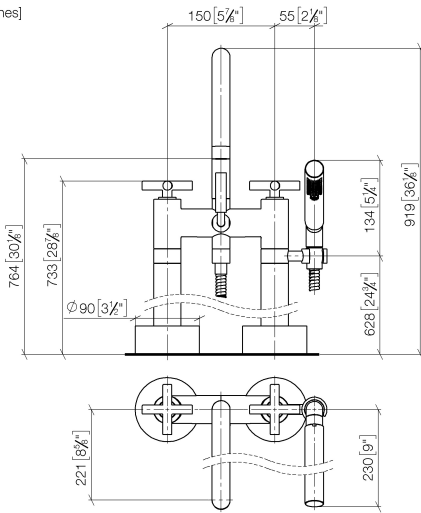

# TARA Two-hole bath mixer for free-standing assembly with hand shower set - Brushed Platinum

TARA

25 943 892

- 220mm projection
- pivotable spout 180°
- Hand shower: COMPACT RAIN, max. flow rate 6.8 l/min (at 3 bar)
- spout: circular, air-enriched flow
- hand shower with anti-scale system
- rotary diverter for bath/shower
- total height 920 mm
- stand pipes height 628 mm
- height up to aerator 765 mm
- slide-on rosettes Ø 90 mm
- gauge 150 mm
- metal shower hose 1250mm with integrated anti-twist protection
- pivotable shower holder on the right foot
- max. flow 22 l/min at 3 bar flow pressure
- WRAS 2212005

## Required miscellaneous

- Concealed floor mounting -**
- max. recess depth 160 mm
  - min. recess depth 80 mm

35 951 970-90  
0010

**TARA Two-hole bath mixer for free-standing assembly with hand shower set -  
Brushed Platinum**

TARA

25 943 892  
mm [inches]

**Flow rate chart**

**Codes & Standards**

ASME A112.18.1	ASME A112.18.1/CSA B125.1	cUPC	DIN 4109
EN 1717	ISO 3822	Scottish Water Byelaws	UK Water Supply Regulations

**Ü-Zeichen**

TARA Two-hole bath mixer for free-standing assembly with hand shower set -  
Brushed Platinum

---

TARA

25 943 892

Certificates

---

Belgaqua\_21-033-2 LGA\_18

IAPMO\_4976