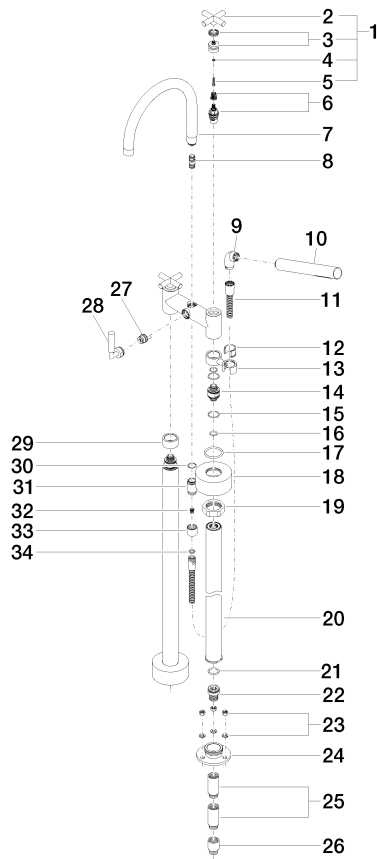

## Required miscellaneous

- Concealed floor mounting -**
- max. recess depth 160 mm
  - min. recess depth 80 mm

35 951 970-90  
0010

**TARA Two-hole bath mixer for free-standing assembly with hand shower set -  
Platinum**

TARA

25 943 892  
mm [inches]

**Flow rate chart**

**Codes & Standards**

ASME A112.18.1	ASME A112.18.1/CSA B125.1	cUPC	DIN 4109
EN 1717	ISO 3822	Scottish Water Byelaws	UK Water Supply Regulations

**Ü-Zeichen**

TARA Two-hole bath mixer for free-standing assembly with hand shower set -  
Platinum

---

TARA

25 943 892

Certificates

---

Belgaqua\_21-033-2 LGA\_18

IAPMO\_4976

WRAS\_2212

25 943 892

Product version up to 5/27/2021

**Product version from 5/27/2021**

TARA Two-hole bath mixer for free-standing assembly with hand shower set -  
Platinum

TARA

25 943 892

Spare parts list