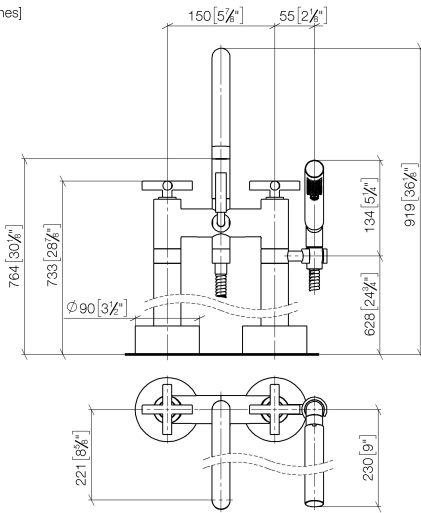

# TARA Two-hole bath mixer for free-standing assembly with hand shower set - Platinum

TARA

25 943 892

- 220mm projection
- pivotable spout 180°
- Hand shower: COMPACT RAIN, max. flow rate 6.8 l/min (at 3 bar)
- spout: circular, air-enriched flow
- hand shower with anti-scale system
- rotary diverter for bath/shower
- total height 920 mm
- stand pipes height 628 mm
- height up to aerator 765 mm
- slide-on rosettes Ø 90 mm
- gauge 150 mm
- metal shower hose 1250mm with integrated anti-twist protection
- pivotable shower holder on the right foot
- max. flow 22 l/min at 3 bar flow pressure
- WRAS 2212005

## Required miscellaneous

- Concealed floor mounting -**
- max. recess depth 160 mm
  - min. recess depth 80 mm

35 951 970-90  
0010

**TARA Two-hole bath mixer for free-standing assembly with hand shower set -  
Platinum**

TARA

25 943 892  
mm [inches]

**Flow rate chart**

**Codes & Standards**

ASME A112.18.1	ASME A112.18.1/CSA B125.1	cUPC	DIN 4109
EN 1717	ISO 3822	Scottish Water Byelaws	UK Water Supply Regulations

**Ü-Zeichen**

TARA Two-hole bath mixer for free-standing assembly with hand shower set -  
Platinum

---

TARA

25 943 892

Certificates

---

Belgaqua\_21-033-2 LGA\_18

IAPMO\_4976