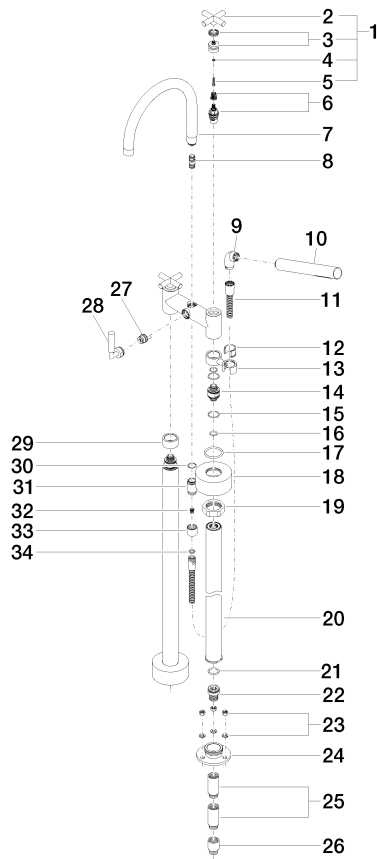

**TARA Two-hole bath mixer for free-standing assembly with hand shower set -
Brushed Durabronze (23kt Gold)**

TARA

25 943 892

- 220mm projection
- pivotable spout 180°
- Hand shower: COMPACT RAIN, max. flow rate 6.8 l/min (at 3 bar)
- spout: circular, air-enriched flow
- hand shower with anti-scale system
- rotary diverter for bath/shower
- total height 920 mm
- stand pipes height 628 mm
- height up to aerator 765 mm
- slide-on rosettes Ø 90 mm
- gauge 150 mm
- metal shower hose 1250mm with integrated anti-twist protection
- pivotable shower holder on the right foot
- max. flow 22 l/min at 3 bar flow pressure
- WRAS 2212005

Scottish Water
Byelaws

UK Water Supply
Regulations

Ü-Zeichen

TARA Two-hole bath mixer for free-standing assembly with hand shower set -
Brushed Durabross (23kt Gold)

TARA

25 943 892

Certificates

Belgaqua_21-033-2 LGA_18

WRAS_2212

TARA Two-hole bath mixer for free-standing assembly with hand shower set -
Brushed Durabronz (23kt Gold)

TARA

25 943 892

Product version up to 5/27/2021

Product version from 5/27/2021

TARA Two-hole bath mixer for free-standing assembly with hand shower set -
Brushed Durabron (23kt Gold)

TARA

25 943 892

Spare parts list

Product version up to 5/27/2021

Product version from 5/27/2021

No.	Item Number	Name	Quantity used	Delivery time
	90 20 89 010 10-28	handle	63	20