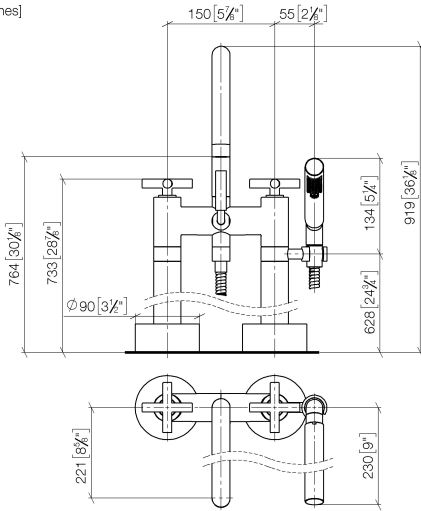

**TARA Two-hole bath mixer for free-standing assembly with hand shower set -
Brushed Durabronze (23kt Gold)**

TARA

25 943 892

- 220mm projection
- pivotable spout 180°
- Hand shower: COMPACT RAIN, max. flow rate 6.8 l/min (at 3 bar)
- spout: circular, air-enriched flow
- hand shower with anti-scale system
- rotary diverter for bath/shower
- total height 920 mm
- stand pipes height 628 mm
- height up to aerator 765 mm
- slide-on rosettes Ø 90 mm
- gauge 150 mm
- metal shower hose 1250mm with integrated anti-twist protection
- pivotable shower holder on the right foot
- max. flow 22 l/min at 3 bar flow pressure
- WRAS 2212005

Required miscellaneous

- Concealed floor mounting -** 35 951 970-90
- max. recess depth 160 mm 0010
 - min. recess depth 80 mm

**TARA Two-hole bath mixer for free-standing assembly with hand shower set -
Brushed Durabross (23kt Gold)**

TARA

25 943 892
mm [inches]

Flow rate chart

Codes & Standards

ASME
A112.18.1/CSA
B125.1

DIN 4109

EN 1717

ISO 3822

Scottish Water
Byelaws

UK Water Supply
Regulations

Ü-Zeichen

TARA Two-hole bath mixer for free-standing assembly with hand shower set -
Brushed Durabross (23kt Gold)

TARA

25 943 892

Certificates

Belgaqua_21-033-2 LGA_18