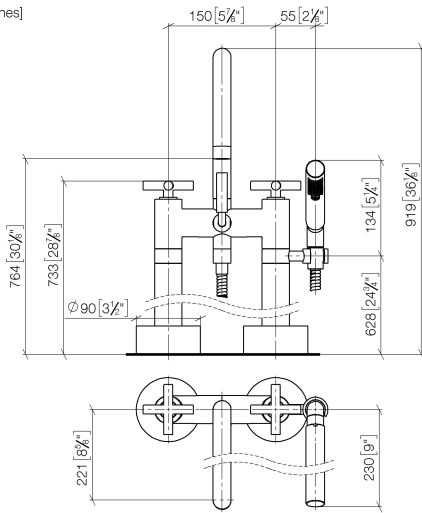

**TARA Two-hole bath mixer for free-standing assembly with hand shower set -
Matte Black**

TARA

25 943 892

- 220mm projection
- pivotable spout 180°
- Hand shower: COMPACT RAIN, max. flow rate 6.8 l/min (at 3 bar)
- spout: circular, air-enriched flow
- hand shower with anti-scale system
- rotary diverter for bath/shower
- total height 920 mm
- stand pipes height 628 mm
- height up to aerator 765 mm
- slide-on rosettes Ø 90 mm
- gauge 150 mm
- metal shower hose 1250mm with integrated anti-twist protection
- pivotable shower holder on the right foot
- max. flow 22 l/min at 3 bar flow pressure

Required miscellaneous

- Concealed floor mounting -**
- max. recess depth 160 mm
 - min. recess depth 80 mm

35 951 970-90
0010

25 943 892
mm [inches]

Flow rate chart

Codes & Standards

ASME
A112.18.1/CSA
B125.1