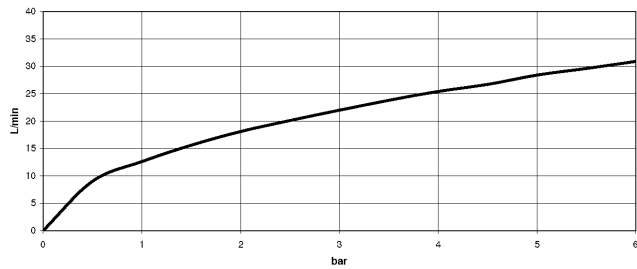

Flow rate chart

Codes & Standards

ASME
A112.18.1/CSA
B125.1