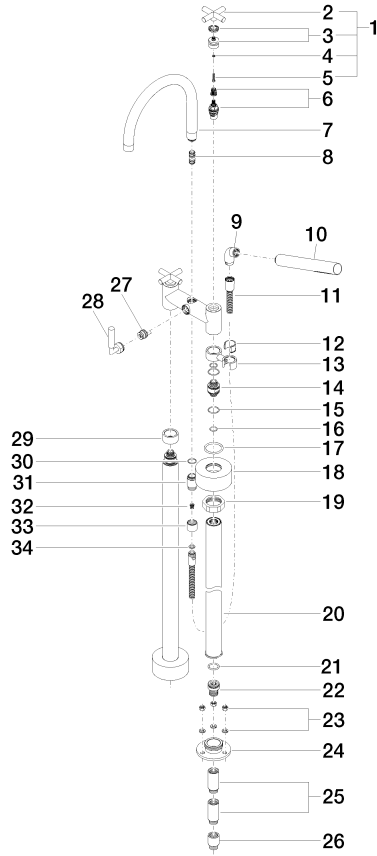

**TARA Two-hole bath mixer for free-standing assembly with hand shower set -
Champagne (22kt Gold)**

TARA

25 943 892

- 220mm projection
- pivotable spout 180°
- Hand shower: COMPACT RAIN, max. flow rate 6.8 l/min (at 3 bar)
- spout: circular, air-enriched flow
- hand shower with anti-scale system
- rotary diverter for bath/shower
- total height 920 mm
- stand pipes height 628 mm
- height up to aerator 765 mm
- slide-on rosettes Ø 90 mm
- gauge 150 mm
- metal shower hose 1250mm with integrated anti-twist protection
- pivotable shower holder on the right foot
- max. flow 22 l/min at 3 bar flow pressure
- WRAS 2212005

TARA

25 943 892
mm [inches]

Flow rate chart

Codes & Standards

ASME
A112.18.1/CSA
B125.1

Scottish Water
Byelaws

UK Water Supply
Regulations

TARA Two-hole bath mixer for free-standing assembly with hand shower set -
Champagne (22kt Gold)

TARA

25 943 892

Certificates

WRAS_2212

25 943 892

Product version from 5/27/2021

TARA Two-hole bath mixer for free-standing assembly with hand shower set -
Champagne (22kt Gold)

TARA

25 943 892

Spare parts list

Product version from 5/27/2021

No.	Item Number	Name	Quantity used	Delivery time
	90 20 89 010 10-47	handle	63	30