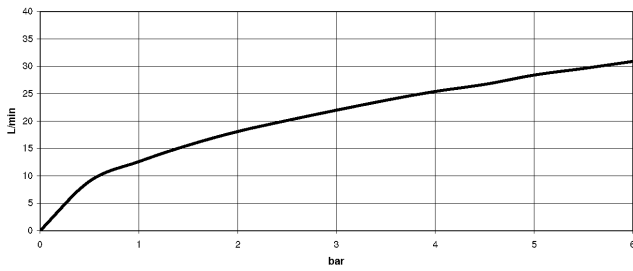

TARA

25 943 892
mm [inches]

Flow rate chart

Codes & Standards

ASME
A112.18.1/CSA
B125.1

Scottish Water
Byelaws

UK Water Supply
Regulations

TARA Two-hole bath mixer for free-standing assembly with hand shower set -
Champagne (22kt Gold)