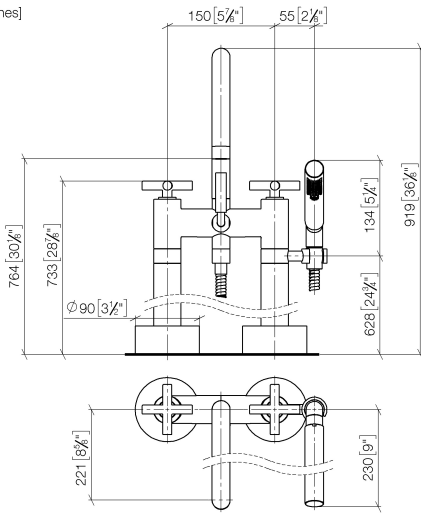

**TARA Two-hole bath mixer for free-standing assembly with hand shower set -
Champagne (22kt Gold)**

TARA

25 943 892

- 220mm projection
- pivotable spout 180°
- Hand shower: COMPACT RAIN, max. flow rate 6.8 l/min (at 3 bar)
- spout: circular, air-enriched flow
- hand shower with anti-scale system
- rotary diverter for bath/shower
- total height 920 mm
- stand pipes height 628 mm
- height up to aerator 765 mm
- slide-on rosettes Ø 90 mm
- gauge 150 mm
- metal shower hose 1250mm with integrated anti-twist protection
- pivotable shower holder on the right foot
- max. flow 22 l/min at 3 bar flow pressure
- WRAS 2212005

Required miscellaneous

- Concealed floor mounting -** 35 951 970-90
- max. recess depth 160 mm 0010
 - min. recess depth 80 mm

**TARA Two-hole bath mixer for free-standing assembly with hand shower set -
Champagne (22kt Gold)**

TARA

25 943 892
mm [inches]

Flow rate chart

Codes & Standards

ASME
A112.18.1/CSA
B125.1

Scottish Water
Byelaws

UK Water Supply
Regulations

TARA Two-hole bath mixer for free-standing assembly with hand shower set -
Champagne (22kt Gold)

TARA

25 943 892

Certificates

WRAS_2212

25 943 892

Product version from 5/27/2021

TARA Two-hole bath mixer for free-standing assembly with hand shower set -
Champagne (22kt Gold)

TARA