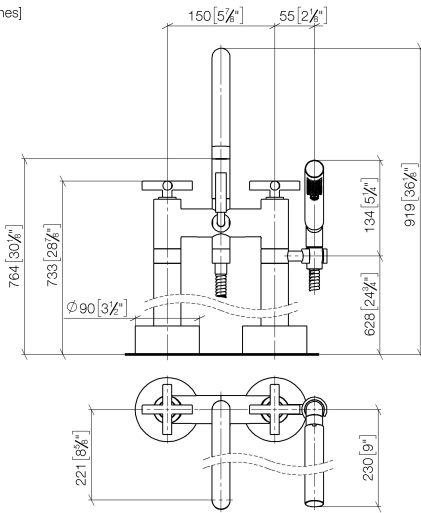

**TARA Two-hole bath mixer for free-standing assembly with hand shower set -
Brushed Chrome**

TARA

25 943 892

- 220mm projection
- pivotable spout 180°
- Hand shower: COMPACT RAIN, max. flow rate 6.8 l/min (at 3 bar)
- spout: circular, air-enriched flow
- hand shower with anti-scale system
- rotary diverter for bath/shower
- total height 920 mm
- stand pipes height 628 mm
- height up to aerator 765 mm
- slide-on rosettes Ø 90 mm
- gauge 150 mm
- metal shower hose 1250mm with integrated anti-twist protection
- pivotable shower holder on the right foot
- max. flow 22 l/min at 3 bar flow pressure
- WRAS 2212005

**TARA Two-hole bath mixer for free-standing assembly with hand shower set -
Brushed Chrome**

TARA

25 943 892
mm [inches]

Flow rate chart

Codes & Standards

| | | | |
|----------------|---------------------------------|---------------------------|--------------------------------|
| ASME A112.18.1 | ASME A112.18.1/CSA B125.1 | cUPC | DIN 4109 |
| EN 1717 | ISO 3822 | Scottish Water Byelaws | UK Water Supply Regulations |

Ü-Zeichen

TARA Two-hole bath mixer for free-standing assembly with hand shower set -
Brushed Chrome

TARA

25 943 892

Certificates

IAPMO_4976

Belgaqua_21-033-2 LGA_18

WRAS_2212

25 943 892

Product version up to 5/27/2021

Product version from 5/27/2021

Parts for other
finishes can be found
here: [Chrome](#)

TARA Two-hole bath mixer for free-standing assembly with hand shower set -
Brushed Chrome