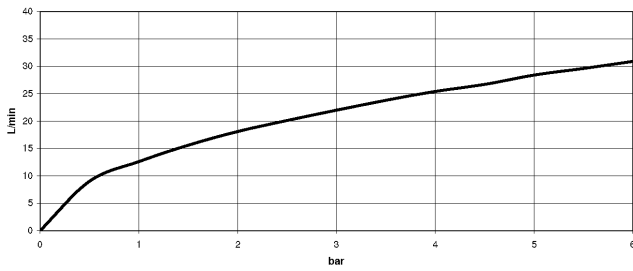

**TARA Two-hole bath mixer for free-standing assembly with hand shower set -
Brushed Chrome**

TARA

25 943 892

- 220mm projection
- pivotable spout 180°
- Hand shower: COMPACT RAIN, max. flow rate 6.8 l/min (at 3 bar)
- spout: circular, air-enriched flow
- hand shower with anti-scale system
- rotary diverter for bath/shower
- total height 920 mm
- stand pipes height 628 mm
- height up to aerator 765 mm
- slide-on rosettes Ø 90 mm
- gauge 150 mm
- metal shower hose 1250mm with integrated anti-twist protection
- pivotable shower holder on the right foot
- max. flow 22 l/min at 3 bar flow pressure
- WRAS 2212005

**TARA Two-hole bath mixer for free-standing assembly with hand shower set -
Brushed Chrome**

TARA

25 943 892
mm [inches]

Flow rate chart

Codes & Standards

| | | | |
|----------------|---------------------------------|---------------------------|--------------------------------|
| ASME A112.18.1 | ASME A112.18.1/CSA B125.1 | cUPC | DIN 4109 |
| EN 1717 | ISO 3822 | Scottish Water Byelaws | UK Water Supply Regulations |