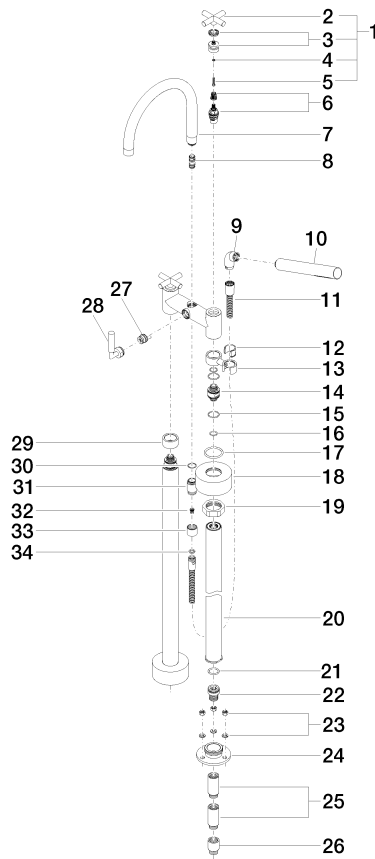

**TARA Two-hole bath mixer for free-standing assembly with hand shower set -
Brushed Chrome**

TARA

25 943 892

- 220mm projection
- pivotable spout 180°
- Hand shower: COMPACT RAIN, max. flow rate 6.8 l/min (at 3 bar)
- spout: circular, air-enriched flow
- hand shower with anti-scale system
- rotary diverter for bath/shower
- total height 920 mm
- stand pipes height 628 mm
- height up to aerator 765 mm
- slide-on rosettes Ø 90 mm
- gauge 150 mm
- metal shower hose 1250mm with integrated anti-twist protection
- pivotable shower holder on the right foot
- max. flow 22 l/min at 3 bar flow pressure
- WRAS 2212005

**TARA Two-hole bath mixer for free-standing assembly with hand shower set -
Brushed Chrome**

TARA

25 943 892
mm [inches]

Flow rate chart

Codes & Standards

| | | | |
|----------------|---------------------------------|---------------------------|--------------------------------|
| ASME A112.18.1 | ASME A112.18.1/CSA B125.1 | cUPC | DIN 4109 |
| EN 1717 | ISO 3822 | Scottish Water Byelaws | UK Water Supply Regulations |

Ü-Zeichen

TARA Two-hole bath mixer for free-standing assembly with hand shower set -
Brushed Chrome

TARA

25 943 892

Certificates

IAPMO_4976

Belgaqua_21-033-2 LGA_18

WRAS_2212

25 943 892

Product version up to 5/27/2021

Product version from 5/27/2021

Parts for other
finishes can be found
here: [Chrome](#)

TARA Two-hole bath mixer for free-standing assembly with hand shower set -
Brushed Chrome