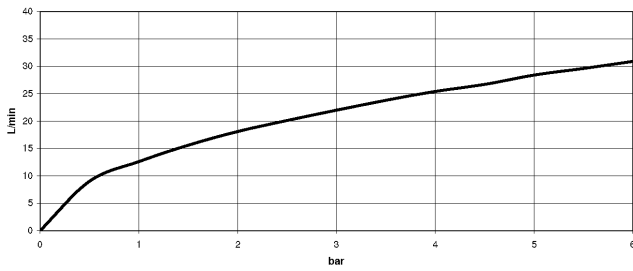

TARA

25 943 892  
mm [inches]

**Flow rate chart**

**Codes & Standards**

ASME A112.18.1	ASME A112.18.1/CSA B125.1	cUPC	DIN 4109
EN 1717	ISO 3822	Scottish Water Byelaws	UK Water Supply Regulations

**Ü-Zeichen**