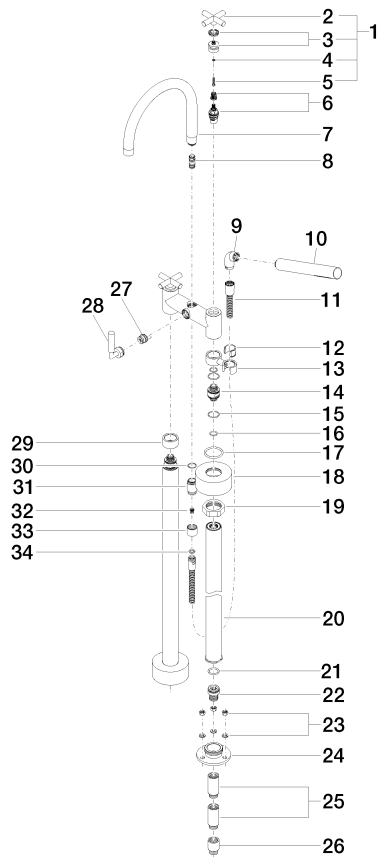

# TARA Two-hole bath mixer for free-standing assembly with hand shower set - Brushed Dark Platinum

TARA

25 943 892

- 220mm projection
- pivotable spout 180°
- Hand shower: COMPACT RAIN, max. flow rate 6.8 l/min (at 3 bar)
- spout: circular, air-enriched flow
- hand shower with anti-scale system
- rotary diverter for bath/shower
- total height 920 mm
- stand pipes height 628 mm
- height up to aerator 765 mm
- slide-on rosettes Ø 90 mm
- gauge 150 mm
- metal shower hose 1250mm with integrated anti-twist protection
- pivotable shower holder on the right foot
- max. flow 22 l/min at 3 bar flow pressure
- WRAS 2212005

TARA

25 943 892  
mm [inches]

**Flow rate chart**

**Codes & Standards**

ASME A112.18.1	ASME A112.18.1/CSA B125.1	cUPC	DIN 4109
EN 1717	ISO 3822	Scottish Water Byelaws	UK Water Supply Regulations

**Ü-Zeichen**

WRAS\_2212

TARA Two-hole bath mixer for free-standing assembly with hand shower set -  
Brushed Dark Platinum

TARA

25 943 892

Product version up to 5/27/2021

**Product version from 5/27/2021**

TARA Two-hole bath mixer for free-standing assembly with hand shower set -  
Brushed Dark Platinum

---

TARA

25 943 892

Spare parts list

Product version up to 5/27/2021

**Product version from 5/27/2021**

No.	Item Number	Name	Quantity used	Delivery time
	90 20 89 010 10-99	handle	63	30