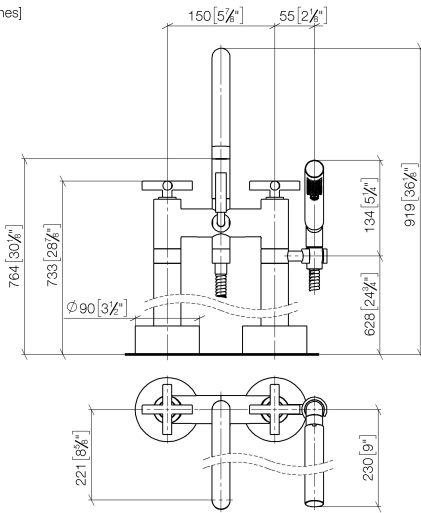

# TARA Two-hole bath mixer for free-standing assembly with hand shower set - Brushed Dark Platinum

TARA

25 943 892

- 220mm projection
- pivotable spout 180°
- Hand shower: COMPACT RAIN, max. flow rate 6.8 l/min (at 3 bar)
- spout: circular, air-enriched flow
- hand shower with anti-scale system
- rotary diverter for bath/shower
- total height 920 mm
- stand pipes height 628 mm
- height up to aerator 765 mm
- slide-on rosettes Ø 90 mm
- gauge 150 mm
- metal shower hose 1250mm with integrated anti-twist protection
- pivotable shower holder on the right foot
- max. flow 22 l/min at 3 bar flow pressure
- WRAS 2212005

## Required miscellaneous

- Concealed floor mounting -** 35 951 970-90
- max. recess depth 160 mm 0010
  - min. recess depth 80 mm

**TARA Two-hole bath mixer for free-standing assembly with hand shower set -  
Brushed Dark Platinum**

TARA

25 943 892  
mm [inches]

**Flow rate chart**

**Codes & Standards**

ASME A112.18.1	ASME A112.18.1/CSA B125.1	cUPC	DIN 4109
EN 1717	ISO 3822	Scottish Water Byelaws	UK Water Supply Regulations

**Ü-Zeichen**

TARA Two-hole bath mixer for free-standing assembly with hand shower set -  
Brushed Dark Platinum

---

TARA

25 943 892

Certificates

---

Belgaqua\_21-033-2 LGA\_18

IAPMO\_4976