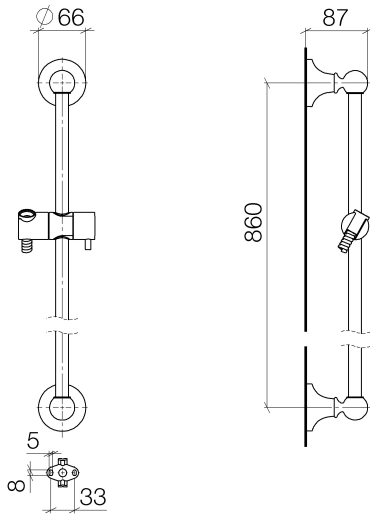

26 413 360

- slide bar
- Pipe diameter 18 mm
- rosette Ø 60 mm
- gauge 850 mm
- metal shower hose 1750mm with integrated anti-twist protection
- shower hose connector 1/2"

This article does not include a hand shower!

Recommended miscellaneous

MADISON Wall elbow - Chrome 28 450 410-00
0010

Required miscellaneous

MADISON Metal hand shower with porcelain insert (white) FlowReduce - Chrome 28 002 970-00
0010

Required miscellaneous

MADISON Hand shower FlowReduce - Chrome 28 002 978-00
0010

- spray head Ø 95mm
- Hand shower see page {PAGE}
- Three settings: COMPACT RAIN, COMPACT SOFT FLOW, COMPACT AQUAPRESSURE FLOW, max. flow rate l/min (at 3 bar)

26 413 360

Certificates

WRAS_2009048. IAPMO_4976 (4).

26 413 360

Spare parts list

No.	Item Number	Name	Quantity used	Delivery time
1	90 17 20 708 00 90	fixing set	2	2
2	09 30 30 048 90	screw	2	2
3	09 17 20 016-00	holder	2	10
4	09 31 11 144 90	pin	2	2
5	09 31 11 002 90	pin	2	2
6	09 21 40 020-00	connection	2	60
7	09 18 40 009 90	sleeve	2	2
8	08 28 22 596-00	pipe	1	10
9	12 580 970-00	Slide unit - Chrome	1	10
10	28 204 970-00	Metal shower hose 1/2" x 1/2" x 1750 mm - Chrome	1	2