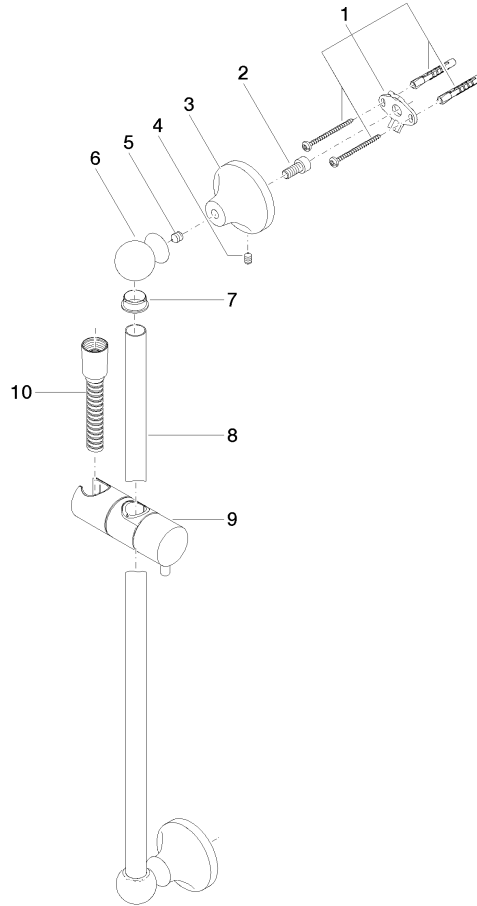

26 413 360

- slide bar
- Pipe diameter 18 mm
- rosette Ø 60 mm
- gauge 850 mm
- metal shower hose 1750mm with integrated anti-twist protection
- shower hose connector 1/2"

This article does not include a hand shower!

Recommended miscellaneous

MADISON Wall elbow - Chrome 28 450 410-00
0010

Required miscellaneous

MADISON Metal hand shower with porcelain insert (white) FlowReduce - Chrome 28 002 970-00
0010

Required miscellaneous

MADISON Hand shower FlowReduce - Chrome 28 002 978-00
0010

- spray head Ø 95mm
- Hand shower see page {PAGE}
- Three settings: COMPACT RAIN, COMPACT SOFT FLOW, COMPACT AQUAPRESSURE FLOW, max. flow rate l/min (at 3 bar)

26 413 360

Certificates

WRAS_2009048. IAPMO_4976 (4).

26 413 360

Spare parts list

No.	Item Number	Name	Quantity used	Delivery time
1	90 17 20 708 00 90	fixing set	2	2
2	09 30 30 048 90	screw	2	2
3	09 17 20 016-00	holder	2	10
4	09 31 11 144 90	pin	2	2
5	09 31 11 002 90	pin	2	2
6	09 21 40 020-00	connection	2	60
7	09 18 40 009 90	sleeve	2	2
8	08 28 22 596-00	pipe	1	10
9	12 580 970-00	Slide unit - Chrome	1	10
10	28 204 970-00	Metal shower hose 1/2" x 1/2" x 1750 mm - Chrome	1	2