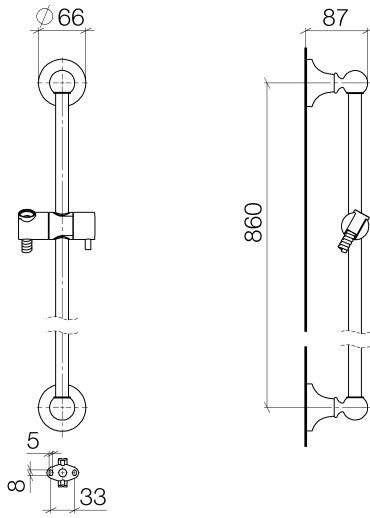

26 413 360

- slide bar
- Pipe diameter 18 mm
- rosette Ø 60 mm
- gauge 850 mm
- metal shower hose 1750mm with integrated anti-twist protection
- shower hose connector 1/2"

This article does not include a hand shower!

Recommended miscellaneous

MADISON Wall elbow - Brushed Platinum 28 450 410-06 0010

Required miscellaneous

MADISON Metal hand shower with porcelain insert (white) FlowReduce - Brushed Platinum 28 002 970-06 0010

Required miscellaneous

MADISON Hand shower FlowReduce - Brushed Platinum 28 002 978-06 0010

- spray head Ø 95mm
- Hand shower see page {PAGE}
- Three settings: COMPACT RAIN, COMPACT SOFT FLOW, COMPACT AQUAPRESSURE FLOW, max. flow rate l/min (at 3 bar)

26 413 360

Certificates

WRAS_2009048. IAPMO_4976 (4).

26 413 360

Parts for other finishes can be found here: [Chrome](#)

Spare parts list

No.	Item Number	Name	Quantity used	Delivery time
1	90 17 20 708 00 90	fixing set	2	2
2	09 30 30 048 90	screw	2	2
3	09 17 20 016-06	holder	2	10
4	09 31 11 144 90	pin	2	2
5	09 31 11 002 90	pin	2	2
6	09 21 40 020-06	connection	2	60
7	09 18 40 009 90	sleeve	2	2
8	08 28 22 596-06	pipe	1	60
9	12 580 970-06	Slide unit - Brushed Platinum	1	10
10	28 204 970-06	Metal shower hose 1/2" x 1/2" x 1750 mm - Brushed Platinum	1	2