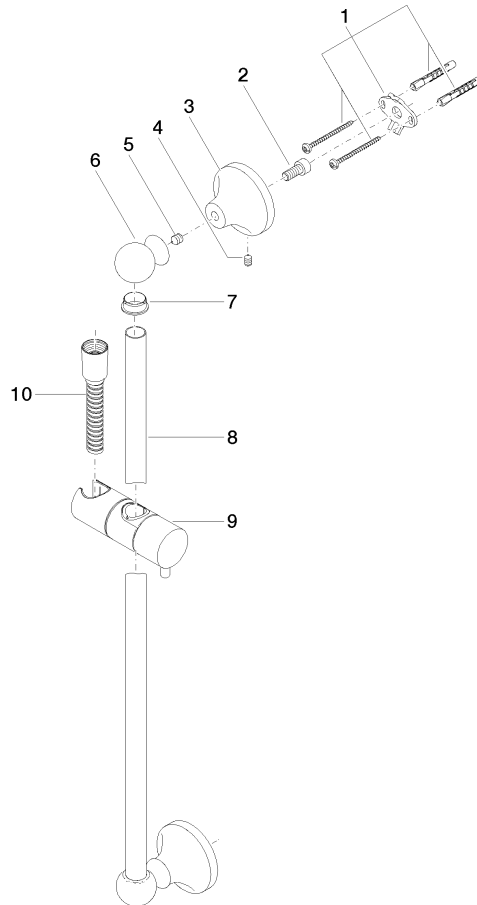

26 413 360

- slide bar
- Pipe diameter 18 mm
- rosette Ø 60 mm
- gauge 850 mm
- metal shower hose 1750mm with integrated anti-twist protection
- shower hose connector 1/2"

This article does not include a hand shower!

Recommended miscellaneous

MADISON Wall elbow - Brushed Platinum 28 450 410-06 0010

Required miscellaneous

MADISON Metal hand shower with porcelain insert (white) FlowReduce - Brushed Platinum 28 002 970-06 0010

Required miscellaneous

MADISON Hand shower FlowReduce - Brushed Platinum 28 002 978-06 0010

- spray head Ø 95mm
- Hand shower see page {PAGE}
- Three settings: COMPACT RAIN, COMPACT SOFT FLOW, COMPACT AQUAPRESSURE FLOW, max. flow rate l/min (at 3 bar)

26 413 360

Certificates

WRAS_2009048. IAPMO_4976 (4).

26 413 360

Parts for other finishes can be found here: [Chrome](#)

Spare parts list

No.	Item Number	Name	Quantity used	Delivery time
1	90 17 20 708 00 90	fixing set	2	2
2	09 30 30 048 90	screw	2	2
3	09 17 20 016-06	holder	2	10
4	09 31 11 144 90	pin	2	2
5	09 31 11 002 90	pin	2	2
6	09 21 40 020-06	connection	2	60
7	09 18 40 009 90	sleeve	2	2
8	08 28 22 596-06	pipe	1	60
9	12 580 970-06	Slide unit - Brushed Platinum	1	10
10	28 204 970-06	Metal shower hose 1/2" x 1/2" x 1750 mm - Brushed Platinum	1	2