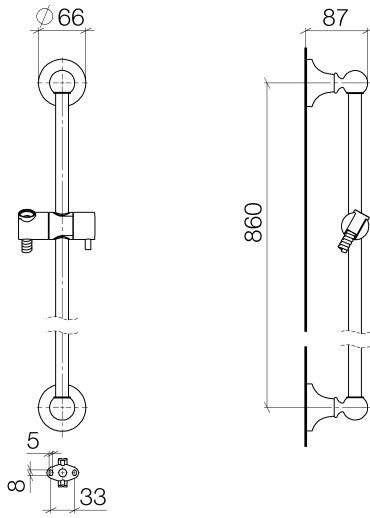

26 413 360

- slide bar
- Pipe diameter 18 mm
- rosette Ø 60 mm
- gauge 850 mm
- metal shower hose 1750mm with integrated anti-twist protection
- shower hose connector 1/2"

This article does not include a hand shower!

Recommended miscellaneous

MADISON Wall elbow - Platinum 28 450 410-08
0010

Required miscellaneous

MADISON Metal hand shower with porcelain insert (white) FlowReduce - Platinum 28 002 970-08
0010

Required miscellaneous

MADISON Hand shower FlowReduce - Platinum 28 002 978-08
0010

- spray head Ø 95mm
- Hand shower see page {PAGE}
- Three settings: COMPACT RAIN, COMPACT SOFT FLOW, COMPACT AQUAPRESSURE FLOW, max. flow rate l/min (at 3 bar)

26 413 360

Certificates

WRAS_2009048. IAPMO_4976 (4).

26 413 360

Parts for other finishes can be found here: [Chrome](#)

Spare parts list

No.	Item Number	Name	Quantity used	Delivery time
1	90 17 20 708 00 90	fixing set	2	2
2	09 30 30 048 90	screw	2	2
3	09 17 20 016-08	holder	2	40
4	09 31 11 144 90	pin	2	2
5	09 31 11 002 90	pin	2	2
6	09 21 40 020-08	connection	2	60
7	09 18 40 009 90	sleeve	2	2
8	08 28 22 596-08	pipe	1	40
9	12 580 970-08	Slide unit - Platinum	1	40
10	28 204 970-08	Metal shower hose 1/2" x 1/2" x 1750 mm - Platinum	1	40