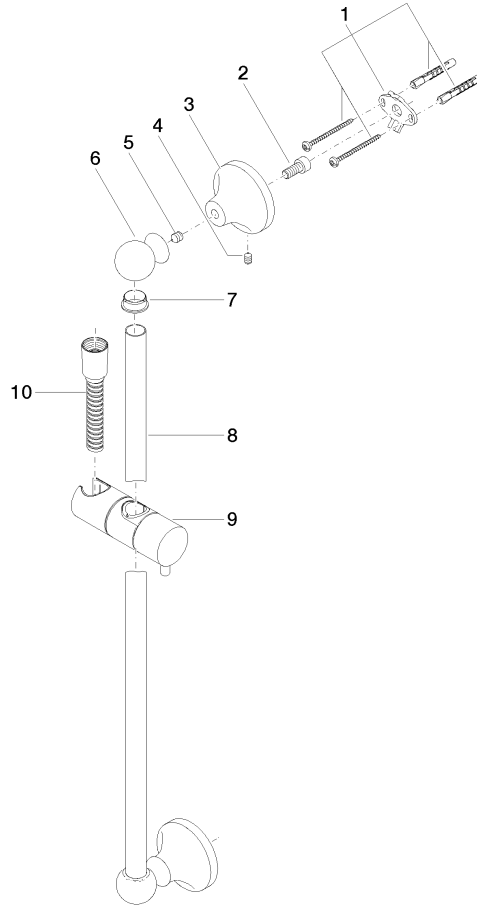

26 413 360

- slide bar
- Pipe diameter 18 mm
- rosette Ø 60 mm
- gauge 850 mm
- metal shower hose 1750mm with integrated anti-twist protection
- shower hose connector 1/2"

This article does not include a hand shower!

Recommended miscellaneous

MADISON Wall elbow - Platinum 28 450 410-08
0010

Required miscellaneous

MADISON Metal hand shower with porcelain insert (white) FlowReduce - Platinum 28 002 970-08
0010

Required miscellaneous

MADISON Hand shower FlowReduce - Platinum 28 002 978-08
0010

- spray head Ø 95mm
- Hand shower see page {PAGE}
- Three settings: COMPACT RAIN, COMPACT SOFT FLOW, COMPACT AQUAPRESSURE FLOW, max. flow rate l/min (at 3 bar)

26 413 360

Certificates

WRAS_2009048. IAPMO_4976 (4).

26 413 360

Parts for other finishes can be found here: [Chrome](#)

Spare parts list

No.	Item Number	Name	Quantity used	Delivery time
1	90 17 20 708 00 90	fixing set	2	2
2	09 30 30 048 90	screw	2	2
3	09 17 20 016-08	holder	2	40
4	09 31 11 144 90	pin	2	2
5	09 31 11 002 90	pin	2	2
6	09 21 40 020-08	connection	2	60
7	09 18 40 009 90	sleeve	2	2
8	08 28 22 596-08	pipe	1	40
9	12 580 970-08	Slide unit - Platinum	1	40
10	28 204 970-08	Metal shower hose 1/2" x 1/2" x 1750 mm - Platinum	1	40