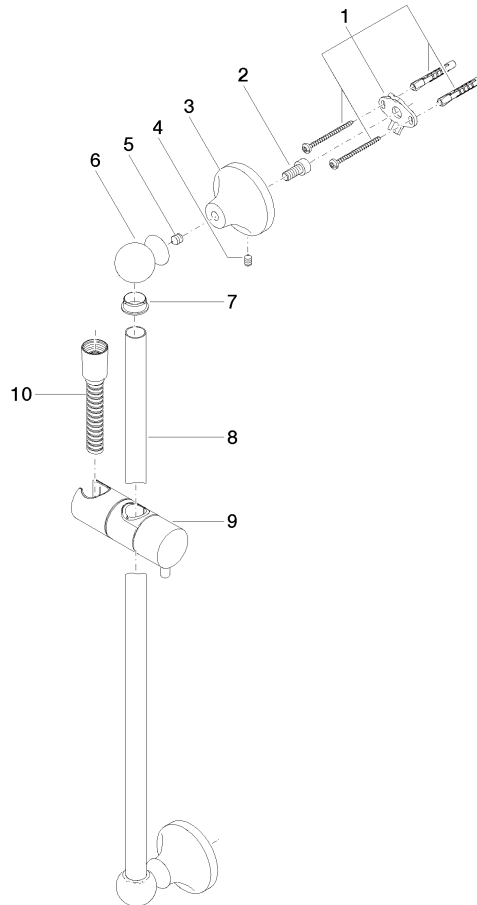

26 413 360

- slide bar
- Pipe diameter 18 mm
- rosette Ø 60 mm
- gauge 850 mm
- metal shower hose 1750mm with integrated anti-twist protection
- shower hose connector 1/2"

This article does not include a hand shower!

Recommended miscellaneous

MADISON Wall elbow - Brushed Dark Platinum 28 450 410-99 0010

Required miscellaneous

MADISON Hand shower FlowReduce - Brushed Dark Platinum 28 002 978-99 0010

- spray head Ø 95mm
- Hand shower see page {PAGE}
- Three settings: COMPACT RAIN, COMPACT SOFT FLOW, COMPACT AQUAPRESSURE FLOW, max. flow rate l/min (at 3 bar)

Required miscellaneous

MADISON Metal hand shower with porcelain insert (white) FlowReduce - Brushed Dark Platinum 28 002 970-99 0010

26 413 360

Certificates

WRAS_2009048. IAPMO_4976 (2).

26 413 360

Parts for other finishes can be found here: [Chrome](#)

Spare parts list

No.	Item Number	Name	Quantity used	Delivery time
1	90 17 20 708 00 90	fixing set	2	2
2	09 30 30 048 90	screw	2	2
3	09 17 20 016-99	holder	2	30
4	09 31 11 144 90	pin	2	2
5	09 31 11 002 90	pin	2	2
6	09 21 40 020-99	connection	2	30
7	09 18 40 009 90	sleeve	2	2
8	08 28 22 596-99	pipe	1	30
9	12 580 970-99	Slide unit - Brushed Dark Platinum	1	30
10	28 204 970-99	Metal shower hose 1/2" x 1/2" x 1750 mm - Brushed Dark Platinum	1	2