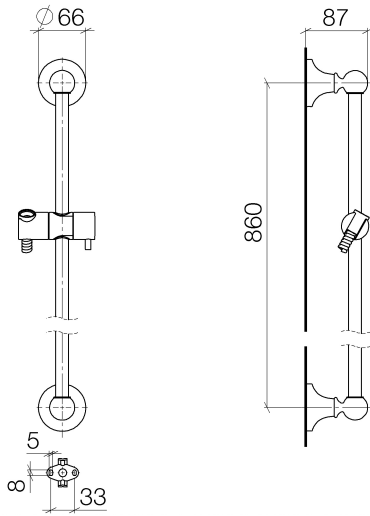

26 413 360

- slide bar
- Pipe diameter 18 mm
- rosette Ø 60 mm
- gauge 850 mm
- metal shower hose 1750mm with integrated anti-twist protection
- shower hose connector 1/2"

This article does not include a hand shower!

Recommended miscellaneous

MADISON Wall elbow - Brushed Dark Platinum 28 450 410-99 0010

Required miscellaneous

MADISON Hand shower FlowReduce - Brushed Dark Platinum 28 002 978-99 0010

- spray head Ø 95mm
- Hand shower see page {PAGE}
- Three settings: COMPACT RAIN, COMPACT SOFT FLOW, COMPACT AQUAPRESSURE FLOW, max. flow rate l/min (at 3 bar)

Required miscellaneous

MADISON Metal hand shower with porcelain insert (white) FlowReduce - Brushed Dark Platinum 28 002 970-99 0010

26 413 360

Certificates

WRAS_2009048. IAPMO_4976 (2).

26 413 360

Parts for other finishes can be found here: [Chrome](#)

Spare parts list

No.	Item Number	Name	Quantity used	Delivery time
1	90 17 20 708 00 90	fixing set	2	2
2	09 30 30 048 90	screw	2	2
3	09 17 20 016-99	holder	2	30
4	09 31 11 144 90	pin	2	2
5	09 31 11 002 90	pin	2	2
6	09 21 40 020-99	connection	2	30
7	09 18 40 009 90	sleeve	2	2
8	08 28 22 596-99	pipe	1	30
9	12 580 970-99	Slide unit - Brushed Dark Platinum	1	30
10	28 204 970-99	Metal shower hose 1/2" x 1/2" x 1750 mm - Brushed Dark Platinum	1	2