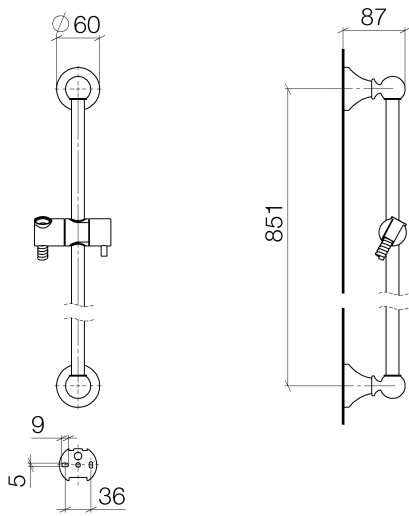

26 413 370

Certificates

WRAS_2009048. IAPMO_4976 (1).