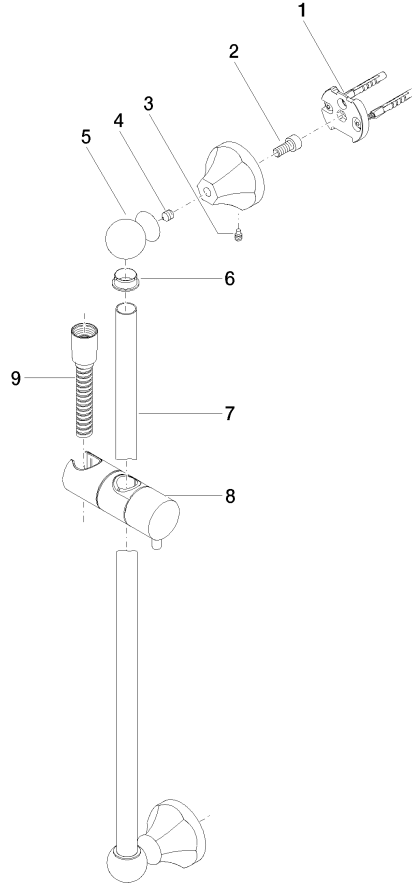

# MADISON Shower set without hand shower - Brushed Platinum

MADISON

26 413 370

- slide bar
- Pipe diameter 18 mm
- rosettes Ø 60 mm
- gauge 850 mm
- metal shower hose 1750mm with integrated anti-twist protection
- shower hose connector 1/2"
- WRAS 2009048

## Required miscellaneous

	<b>MADISON Metal hand shower with porcelain insert (white) FlowReduce - Brushed Platinum</b>	28 002 970-06 0010
--	--	-----------------------

## Required miscellaneous

	<b>MADISON Hand shower FlowReduce - Brushed Platinum</b>	28 002 978-06 0010
<ul style="list-style-type: none"> <li>• spray head Ø 95mm</li> <li>• Hand shower see page {PAGE}</li> <li>• Three settings: COMPACT RAIN, COMPACT SOFT FLOW, COMPACT AQUAPRESSURE FLOW, max. flow rate l/min (at 3 bar)</li> </ul>		

### Spare parts list

No.	Item Number	Name	Quantity used	Delivery time
1	05 17 97 507 00 90	fixing set	2	2
2	09 30 30 048 90	screw	2	2
3	09 31 11 140 90	pin	2	60
4	09 31 11 002 90	pin	2	2
5	09 21 40 020-06	connection	2	60
6	09 18 40 009 90	sleeve	2	2
7	08 28 22 596-06	pipe	1	60
8	12 580 970-06	Slide unit - Brushed Platinum	1	10
9	28 204 970-06	Metal shower hose 1/2" x 1/2" x 1750 mm - Brushed Platinum	1	2