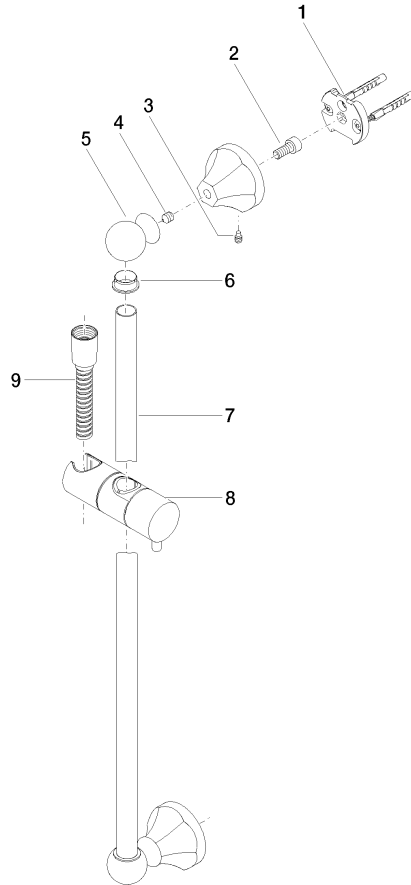

MADISON Shower set without hand shower - Platinum

MADISON

26 413 370

- slide bar
- Pipe diameter 18 mm
- rosettes Ø 60 mm
- gauge 850 mm
- metal shower hose 1750mm with integrated anti-twist protection
- shower hose connector 1/2"

Recommended miscellaneous

	Concealed adapter -	35 080 970-90 0010
--	----------------------------	-----------------------

Recommended miscellaneous

	MADISON Wall elbow - Platinum	28 450 370-08
--	--------------------------------------	---------------

Required miscellaneous

	MADISON Metal hand shower with porcelain insert (white) FlowReduce - Platinum	28 002 970-08 0010
--	--	-----------------------

Required miscellaneous

	MADISON Hand shower FlowReduce - Platinum	28 002 978-08 0010
<ul style="list-style-type: none"> • spray head Ø 95mm • Hand shower see page {PAGE} • Three settings: COMPACT RAIN, COMPACT SOFT FLOW, COMPACT AQUAPRESSURE FLOW, max. flow rate l/min (at 3 bar) 		

26 413 370

Certificates

WRAS_2009048. IAPMO_4976 (1).

26 413 370

Spare parts list

No.	Item Number	Name	Quantity used	Delivery time
1	05 17 97 507 00 90	fixing set	2	2
2	09 30 30 048 90	screw	2	2
3	09 31 11 140 90	pin	2	60
4	09 31 11 002 90	pin	2	2
5	09 21 40 020-08	connection	2	60
6	09 18 40 009 90	sleeve	2	2
7	08 28 22 596-08	pipe	1	40
8	12 580 970-08	Slide unit - Platinum	1	40
9	28 204 970-08	Metal shower hose 1/2" x 1/2" x 1750 mm - Platinum	1	40