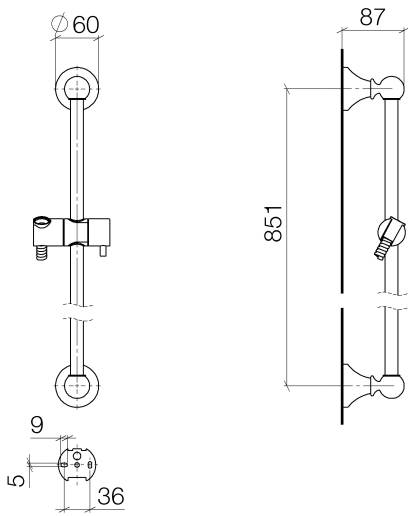

MADISON Shower set without hand shower - Platinum

MADISON

26 413 370

- slide bar
- Pipe diameter 18 mm
- rosettes Ø 60 mm
- gauge 850 mm
- metal shower hose 1750mm with integrated anti-twist protection
- shower hose connector 1/2"

Recommended miscellaneous

	Concealed adapter -	35 080 970-90 0010
--	----------------------------	-----------------------

Recommended miscellaneous

	MADISON Wall elbow - Platinum	28 450 370-08
--	--------------------------------------	---------------

Required miscellaneous

	MADISON Metal hand shower with porcelain insert (white) FlowReduce - Platinum	28 002 970-08 0010
--	--	-----------------------

Required miscellaneous

	MADISON Hand shower FlowReduce - Platinum	28 002 978-08 0010
<ul style="list-style-type: none"> • spray head Ø 95mm • Hand shower see page {PAGE} • Three settings: COMPACT RAIN, COMPACT SOFT FLOW, COMPACT AQUAPRESSURE FLOW, max. flow rate l/min (at 3 bar) 		

26 413 370

Certificates

WRAS_2009048. IAPMO_4976 (1).

26 413 370

Spare parts list

No.	Item Number	Name	Quantity used	Delivery time
1	05 17 97 507 00 90	fixing set	2	2
2	09 30 30 048 90	screw	2	2
3	09 31 11 140 90	pin	2	60
4	09 31 11 002 90	pin	2	2
5	09 21 40 020-08	connection	2	60
6	09 18 40 009 90	sleeve	2	2
7	08 28 22 596-08	pipe	1	40
8	12 580 970-08	Slide unit - Platinum	1	40
9	28 204 970-08	Metal shower hose 1/2" x 1/2" x 1750 mm - Platinum	1	40