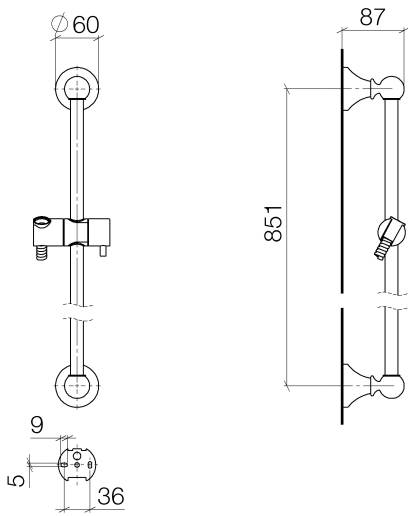

26 413 370

- slide bar
- Pipe diameter 18 mm
- rosettes Ø 60 mm
- gauge 850 mm
- metal shower hose 1750mm with integrated anti-twist protection
- shower hose connector 1/2"

This article does not include a hand shower!

**Recommended miscellaneous**

	<b>Concealed adapter -</b>	35 080 970-90 0010
--	----------------------------	-----------------------

**Recommended miscellaneous**

	<b>MADISON Wall elbow - Durabron (23kt Gold)</b>	28 450 370-09
--	--	---------------

**Required miscellaneous**

	<b>MADISON Metal hand shower with porcelain insert (white) FlowReduce - Durabron (23kt Gold)</b>	28 002 970-09 0010
--	--	-----------------------

**Required miscellaneous**

	<b>MADISON Hand shower FlowReduce - Durabron (23kt Gold)</b>	28 002 978-09 0010
	<ul style="list-style-type: none"> <li>• spray head Ø 95mm</li> <li>• Hand shower see page {PAGE}</li> <li>• Three settings: COMPACT RAIN, COMPACT SOFT FLOW, COMPACT AQUAPRESSURE FLOW, max. flow rate l/min (at 3 bar)</li> </ul>	

26 413 370

Certificates

WRAS\_2009048. IAPMO\_4976 (1).

26 413 370

**Spare parts list**

No.	Item Number	Name	Quantity used	Delivery time
1	05 17 97 507 00 90	fixing set	2	2
2	09 30 30 048 90	screw	2	2
3	09 31 11 140 90	pin	2	60
4	09 31 11 002 90	pin	2	2
5	09 21 40 020-09	connection	2	60
6	09 18 40 009 90	sleeve	2	2
7	08 28 22 596-09	pipe	1	60
8	12 580 970-09	slider	1	40
9	28 204 970-09	Metal shower hose 1/2" x 1/2" x 1750 mm - Durabronss (23kt Gold)	1	40