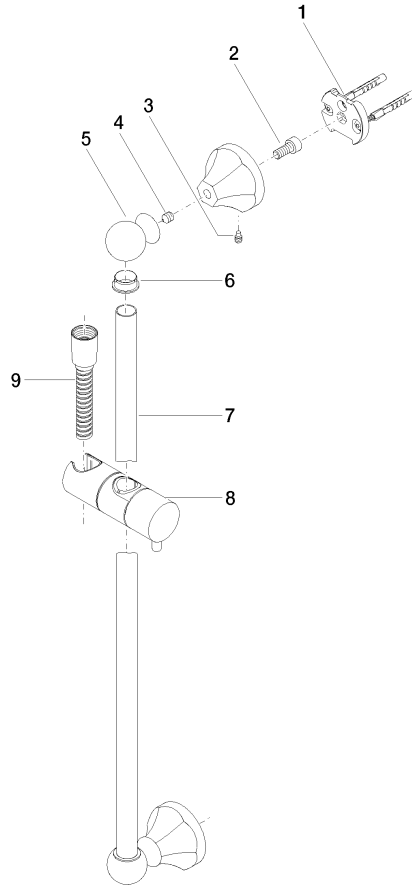

26 413 370

- slide bar
- Pipe diameter 18 mm
- rosettes Ø 60 mm
- gauge 850 mm
- metal shower hose 1750mm with integrated anti-twist protection
- shower hose connector 1/2"

This article does not include a hand shower!

**Recommended miscellaneous**

	<b>Concealed adapter -</b>	35 080 970-90 0010
--	----------------------------	-----------------------

**Recommended miscellaneous**

	<b>MADISON Wall elbow - Durabron (23kt Gold)</b>	28 450 370-09
--	--	---------------

**Required miscellaneous**

	<b>MADISON Metal hand shower with porcelain insert (white) FlowReduce - Durabron (23kt Gold)</b>	28 002 970-09 0010
--	--	-----------------------

**Required miscellaneous**

	<b>MADISON Hand shower FlowReduce - Durabron (23kt Gold)</b>	28 002 978-09 0010
	<ul style="list-style-type: none"> <li>• spray head Ø 95mm</li> <li>• Hand shower see page {PAGE}</li> <li>• Three settings: COMPACT RAIN, COMPACT SOFT FLOW, COMPACT AQUAPRESSURE FLOW, max. flow rate l/min (at 3 bar)</li> </ul>	

26 413 370

Certificates

WRAS\_2009048. IAPMO\_4976 (1).

26 413 370

**Spare parts list**

No.	Item Number	Name	Quantity used	Delivery time
1	05 17 97 507 00 90	fixing set	2	2
2	09 30 30 048 90	screw	2	2
3	09 31 11 140 90	pin	2	60
4	09 31 11 002 90	pin	2	2
5	09 21 40 020-09	connection	2	60
6	09 18 40 009 90	sleeve	2	2
7	08 28 22 596-09	pipe	1	60
8	12 580 970-09	slider	1	40
9	28 204 970-09	Metal shower hose 1/2" x 1/2" x 1750 mm - Durabronss (23kt Gold)	1	40