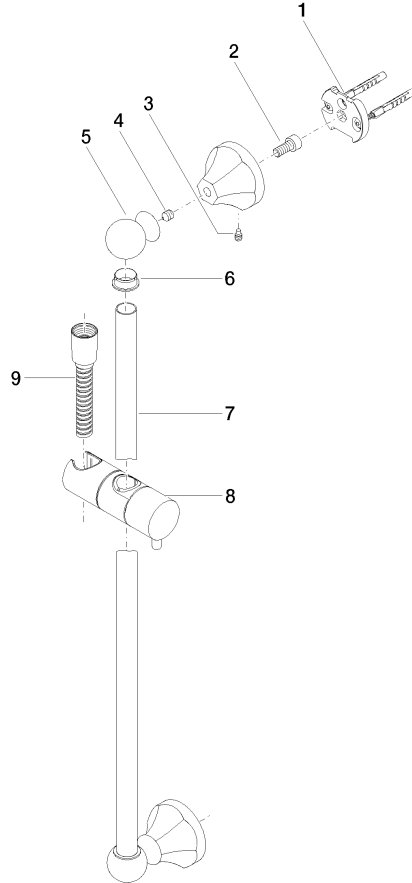

26 413 370

- slide bar
- Pipe diameter 18 mm
- rosettes Ø 60 mm
- gauge 850 mm
- metal shower hose 1750mm with integrated anti-twist protection
- shower hose connector 1/2"
- WRAS 2009048

This article does not include a hand shower!

Recommended miscellaneous

	Concealed adapter -	35 080 970-90 0010
---	----------------------------	-----------------------

Recommended miscellaneous

	MADISON Wall elbow - Brushed Durabron (23kt Gold)	28 450 370-28
---	--	---------------

Required miscellaneous

	MADISON Metal hand shower with porcelain insert (white) FlowReduce - Brushed Durabron (23kt Gold)	28 002 970-28 0010
---	--	-----------------------

Required miscellaneous

	MADISON Hand shower FlowReduce - Brushed Durabron (23kt Gold)	28 002 978-28 0010
	<ul style="list-style-type: none"> • spray head Ø 95mm • Hand shower see page {PAGE} • Three settings: COMPACT RAIN, COMPACT SOFT FLOW, COMPACT AQUAPRESSURE FLOW, max. flow rate l/min (at 3 bar) 	

26 413 370

Certificates

WRAS_2009048.

26 413 370

Spare parts list

No.	Item Number	Name	Quantity used	Delivery time
1	05 17 97 507 00 90	fixing set	2	2
2	09 30 30 048 90	screw	2	2
3	09 31 11 140 90	pin	2	60
4	09 31 11 002 90	pin	2	2
5	09 21 40 020-28	connection	2	20
6	09 18 40 009 90	sleeve	2	2
7	08 28 22 596-28	pipe	1	20
8	12 580 970-28	Slide unit - Brushed Durabronz (23kt Gold)	1	20
9	28 204 970-28	Metal shower hose 1/2" x 1/2" x 1750 mm - Brushed Durabronz (23kt Gold)	1	2