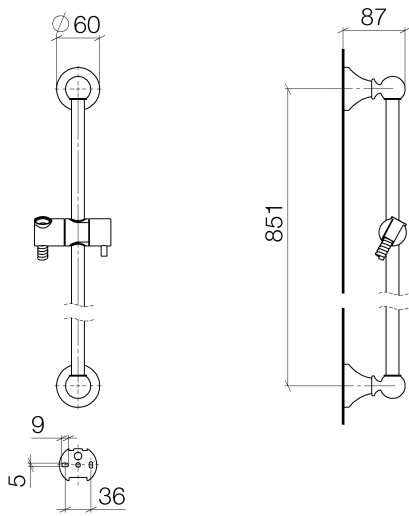

26 413 370

- slide bar
- Pipe diameter 18 mm
- rosettes Ø 60 mm
- gauge 850 mm
- metal shower hose 1750mm with integrated anti-twist protection
- shower hose connector 1/2"
- WRAS 2009048

This article does not include a hand shower!

Recommended miscellaneous

	Concealed adapter -	35 080 970-90 0010
---	----------------------------	-----------------------

Recommended miscellaneous

	MADISON Wall elbow - Brushed Durabron (23kt Gold)	28 450 370-28
---	--	---------------

Required miscellaneous

	MADISON Metal hand shower with porcelain insert (white) FlowReduce - Brushed Durabron (23kt Gold)	28 002 970-28 0010
---	--	-----------------------

Required miscellaneous

	MADISON Hand shower FlowReduce - Brushed Durabron (23kt Gold)	28 002 978-28 0010
	<ul style="list-style-type: none"> • spray head Ø 95mm • Hand shower see page {PAGE} • Three settings: COMPACT RAIN, COMPACT SOFT FLOW, COMPACT AQUAPRESSURE FLOW, max. flow rate l/min (at 3 bar) 	

26 413 370

Certificates

WRAS_2009048.

26 413 370

Spare parts list

No.	Item Number	Name	Quantity used	Delivery time
1	05 17 97 507 00 90	fixing set	2	2
2	09 30 30 048 90	screw	2	2
3	09 31 11 140 90	pin	2	60
4	09 31 11 002 90	pin	2	2
5	09 21 40 020-28	connection	2	20
6	09 18 40 009 90	sleeve	2	2
7	08 28 22 596-28	pipe	1	20
8	12 580 970-28	Slide unit - Brushed Durabronz (23kt Gold)	1	20
9	28 204 970-28	Metal shower hose 1/2" x 1/2" x 1750 mm - Brushed Durabronz (23kt Gold)	1	2