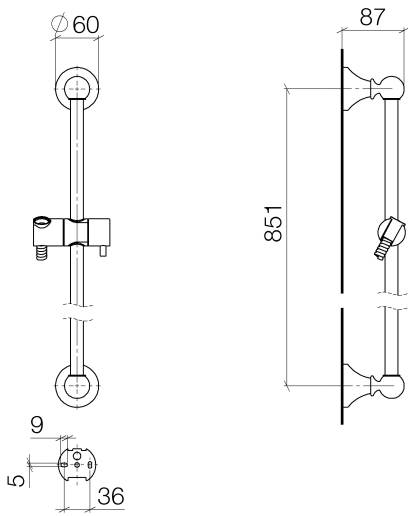

26 413 370

Certificates

WRAS_2009048. IAPMO_4976 (1).