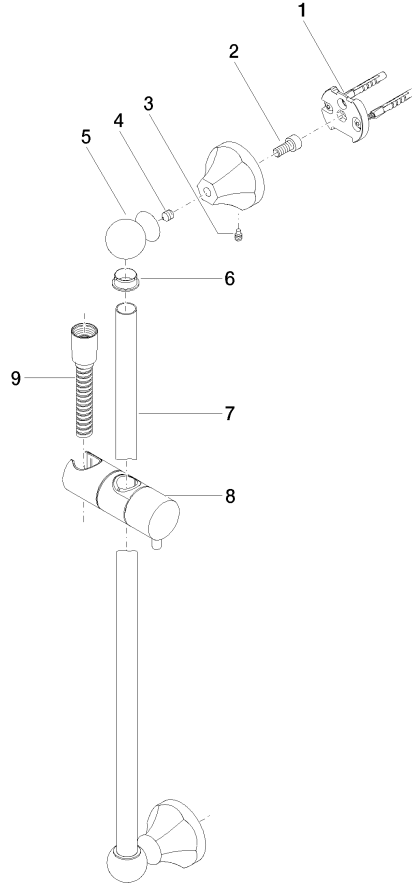

26 413 370

- slide bar
- Pipe diameter 18 mm
- rosettes Ø 60 mm
- gauge 850 mm
- metal shower hose 1750mm with integrated anti-twist protection
- shower hose connector 1/2"

This article does not include a hand shower!

| | | |
|---|---|-----------------------|
|  | MADISON Hand shower FlowReduce - Brushed Dark Platinum | 28 002 978-99 0010 |
| | <ul style="list-style-type: none"> • spray head Ø 95mm • Hand shower see page {PAGE} • Three settings: COMPACT RAIN, COMPACT SOFT FLOW, COMPACT AQUAPRESSURE FLOW, max. flow rate l/min (at 3 bar) | |

26 413 370

Spare parts list

| No. | Item Number | Name | Quantity used | Delivery time |
|-----|--------------------|---|---------------|---------------|
| 1 | 05 17 97 507 00 90 | fixing set | 2 | 2 |
| 2 | 09 30 30 048 90 | screw | 2 | 2 |
| 3 | 09 31 11 140 90 | pin | 2 | 60 |
| 4 | 09 31 11 002 90 | pin | 2 | 2 |
| 5 | 09 21 40 020-99 | connection | 2 | 30 |
| 6 | 09 18 40 009 90 | sleeve | 2 | 2 |
| 7 | 08 28 22 596-99 | pipe | 1 | 30 |
| 8 | 12 580 970-99 | Slide unit - Brushed Dark Platinum | 1 | 30 |
| 9 | 28 204 970-99 | Metal shower hose 1/2" x 1/2" x 1750 mm - Brushed Dark Platinum | 1 | 2 |