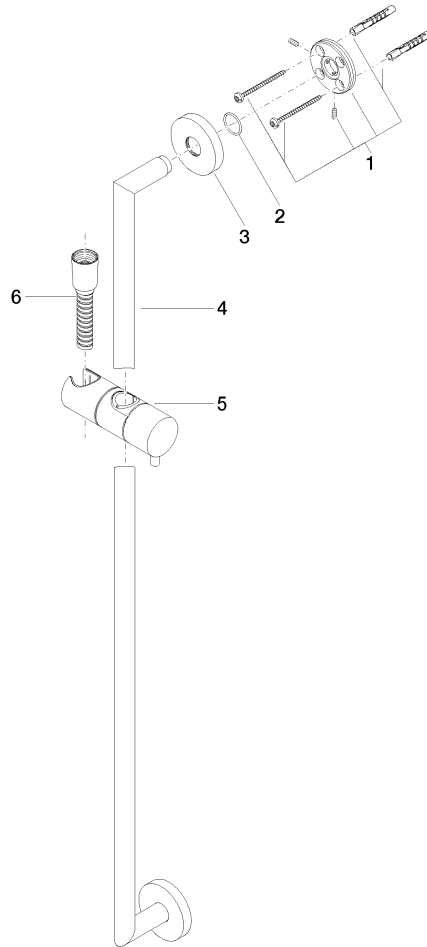

# Shower set without hand shower - Chrome

TARA

26 413 625

Fits: TARA, META

- slide bar
- Pipe diameter 18 mm
- rosette Ø 55 mm
- gauge 800 mm
- metal shower hose 1750mm with integrated anti-twist protection
- shower hose connector 3/8"

## Recommended miscellaneous

	<b>Wall elbow - Chrome</b>	28 450 625-00
--	----------------------------	---------------

## Required miscellaneous

	<b>Hand shower FlowReduce - Chrome</b>	28 012 979-00 0010
--	--	-----------------------

26 413 625

mm [inches]

Certificates

WRAS\_2009048. ACS\_20 ACC LY 738. IAPMO\_4976 (4).

26 413 625

Spare parts list

No.	Item Number	Name	Quantity used	Delivery time
1	05 17 62 500 00 90	fixing set	2	2
2	90 14 10 032 00 90	seal	2	2
3	08 27 62 500-00	rosette	2	10
4	05 28 22 590 01-00	bar	1	10
5	12 580 970-00	Slide unit - Chrome	1	10
6	28 322 970-00	Metal shower hose 1/2" x 3/8" x 1750 mm - Chrome	1	2