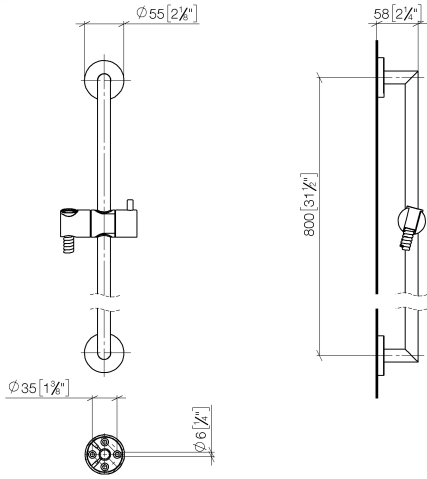

# Shower set without hand shower - Chrome

TARA

26 413 625

Fits: TARA, META

- slide bar
- Pipe diameter 18 mm
- rosette Ø 55 mm
- gauge 800 mm
- metal shower hose 1750mm with integrated anti-twist protection
- shower hose connector 3/8"

## Recommended miscellaneous

	<b>Wall elbow - Chrome</b>	28 450 625-00
--	----------------------------	---------------

## Required miscellaneous

	<b>Hand shower FlowReduce - Chrome</b>	28 012 979-00 0010
--	--	-----------------------

26 413 625

mm [inches]

Certificates

WRAS\_2009048. ACS\_20 ACC LY 738. IAPMO\_4976 (4).

26 413 625

Spare parts list

No.	Item Number	Name	Quantity used	Delivery time
1	05 17 62 500 00 90	fixing set	2	2
2	90 14 10 032 00 90	seal	2	2
3	08 27 62 500-00	rosette	2	10
4	05 28 22 590 01-00	bar	1	10
5	12 580 970-00	Slide unit - Chrome	1	10
6	28 322 970-00	Metal shower hose 1/2" x 3/8" x 1750 mm - Chrome	1	2