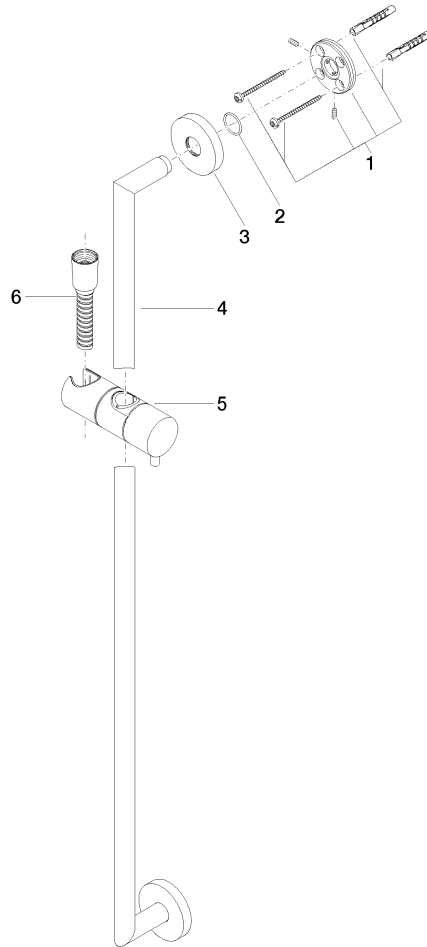

Shower set without hand shower - Brushed Platinum

TARA

26 413 625

Fits: TARA, META

- slide bar
- Pipe diameter 18 mm
- rosette Ø 55 mm
- gauge 800 mm
- metal shower hose 1750mm with integrated anti-twist protection
- shower hose connector 3/8"

Recommended miscellaneous

	Concealed adapter -	35 080 970-90 0010
--	----------------------------	-----------------------

Required miscellaneous

	Hand shower FlowReduce - Brushed Platinum	28 016 979-06 0010
--	--	-----------------------

Required miscellaneous

	Hand shower FlowReduce - Brushed Platinum	28 012 979-06 0010
--	--	-----------------------

26 413 625

mm [inches]

Certificates

WRAS_2009048. ACS_20 ACC LY 738. IAPMO_4976 (4).

26 413 625

Spare parts list

No.	Item Number	Name	Quantity used	Delivery time
1	05 17 62 500 00 90	fixing set	2	2
2	90 14 10 032 00 90	seal	2	2
3	08 27 62 500-06	rosette	2	10
4	05 28 22 590 01-06	bar	1	10
5	12 580 970-06	Slide unit - Brushed Platinum	1	10
6	28 322 970-06	Metal shower hose 1/2" x 3/8" x 1750 mm - Brushed Platinum	1	2