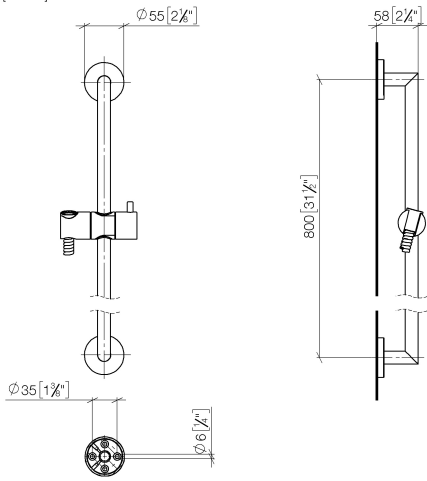

Shower set without hand shower - Brushed Platinum

TARA

26 413 625

Fits: TARA, META

- slide bar
- Pipe diameter 18 mm
- rosette Ø 55 mm
- gauge 800 mm
- metal shower hose 1750mm with integrated anti-twist protection
- shower hose connector 3/8"

Required miscellaneous

	Hand shower FlowReduce - Brushed Platinum	28 012 979-06 0010
--	--	-----------------------

26 413 625

mm [inches]

Certificates

WRAS_2009048. ACS_20 ACC LY 738. IAPMO_4976 (4).

26 413 625

Spare parts list

No.	Item Number	Name	Quantity used	Delivery time
1	05 17 62 500 00 90	fixing set	2	2
2	90 14 10 032 00 90	seal	2	2
3	08 27 62 500-06	rosette	2	10
4	05 28 22 590 01-06	bar	1	10
5	12 580 970-06	Slide unit - Brushed Platinum	1	10
6	28 322 970-06	Metal shower hose 1/2" x 3/8" x 1750 mm - Brushed Platinum	1	2