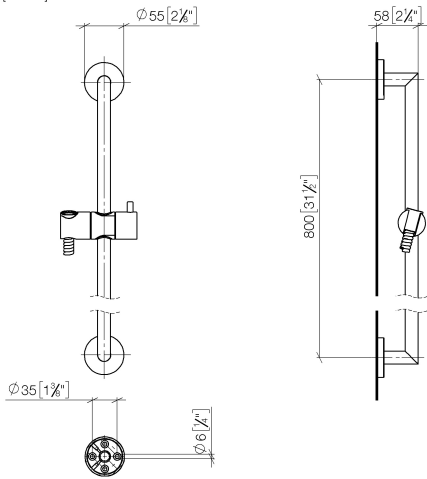

Shower set without hand shower - Platinum

TARA

26 413 625

Fits: TARA, META

- slide bar
- Pipe diameter 18 mm
- rosette Ø 55 mm
- gauge 800 mm
- metal shower hose 1750mm with integrated anti-twist protection
- shower hose connector 3/8"

28 018 979-08
0010

26 413 625

mm [inches]

Certificates

WRAS_2009048. ACS_20 ACC LY 738. IAPMO_4976 (4).

26 413 625

Parts for other finishes can be found here: [Chrome](#)

Spare parts list

No.	Item Number	Name	Quantity used	Delivery time
1	05 17 62 500 00 90	fixing set	2	2
2	90 14 10 032 00 90	seal	2	2
3	08 27 62 500-08	rosette	2	40
4	05 28 22 590 01-08	bar	1	40
5	12 580 970-08	Slide unit - Platinum	1	40
6	28 322 970-08	Metal shower hose 1/2" x 3/8" x 1750 mm - Platinum	1	40