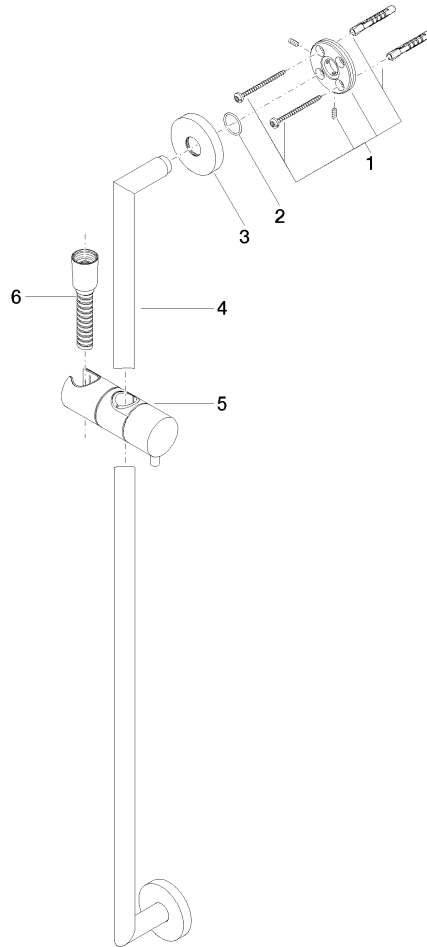

Shower set without hand shower - Platinum

TARA

26 413 625

Fits: TARA, META

- slide bar
- Pipe diameter 18 mm
- rosette Ø 55 mm
- gauge 800 mm
- metal shower hose 1750mm with integrated anti-twist protection
- shower hose connector 3/8"

This article does not include a hand shower!

NOTE: Hand shower sold separately. Please see hand shower options under the miscellaneous articles section of each series.

	Platinum	26 413 625-08
	Chrome	26 413 625-00
	Brushed Platinum	26 413 625-06
	Dark Chrome	26 413 625-19
	Light Gold	26 413 625-26
	Brushed Light Gold	26 413 625-27
	Brushed Durabronze (23kt Gold)	26 413 625-28
	Matte Black	26 413 625-33
	Brushed Bronze	26 413 625-42
	Brushed Champagne (22kt Gold)	26 413 625-46
	Champagne (22kt Gold)	26 413 625-47
	Brushed Chrome	26 413 625-93
	Brushed Dark Platinum	26 413 625-99

28 018 979-08
0010

26 413 625

mm [inches]

Certificates

WRAS_2009048. ACS_20 ACC LY 738. IAPMO_4976 (4).

26 413 625

Parts for other finishes can be found here: [Chrome](#)

Spare parts list

No.	Item Number	Name	Quantity used	Delivery time
1	05 17 62 500 00 90	fixing set	2	2
2	90 14 10 032 00 90	seal	2	2
3	08 27 62 500-08	rosette	2	40
4	05 28 22 590 01-08	bar	1	40
5	12 580 970-08	Slide unit - Platinum	1	40
6	28 322 970-08	Metal shower hose 1/2" x 3/8" x 1750 mm - Platinum	1	40