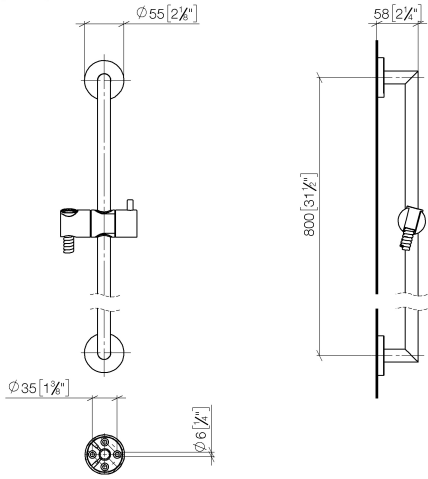

**Shower set without hand shower - Dark Chrome**

TARA

26 413 625

Fits: TARA, META

- slide bar
- Pipe diameter 18 mm
- rosette Ø 55 mm
- gauge 800 mm
- metal shower hose 1750mm with integrated anti-twist protection
- shower hose connector 3/8"

This article does not include a hand shower!

NOTE: Hand shower sold separately. Please see hand shower options under the miscellaneous articles section of each series.

	Dark Chrome	26 413 625-19
	Chrome	26 413 625-00
	Brushed Platinum	26 413 625-06
	Platinum	26 413 625-08
	Light Gold	26 413 625-26
	Brushed Light Gold	26 413 625-27
	Brushed Durabronze (23kt Gold)	26 413 625-28
	Matte Black	26 413 625-33
	Brushed Bronze	26 413 625-42
	Brushed Champagne (22kt Gold)	26 413 625-46
	Champagne (22kt Gold)	26 413 625-47
	Brushed Chrome	26 413 625-93
	Brushed Dark Platinum	26 413 625-99

26 413 625

mm [inches]

26 413 625

Parts for other  
finishes can be found  
here: [Chrome](#)