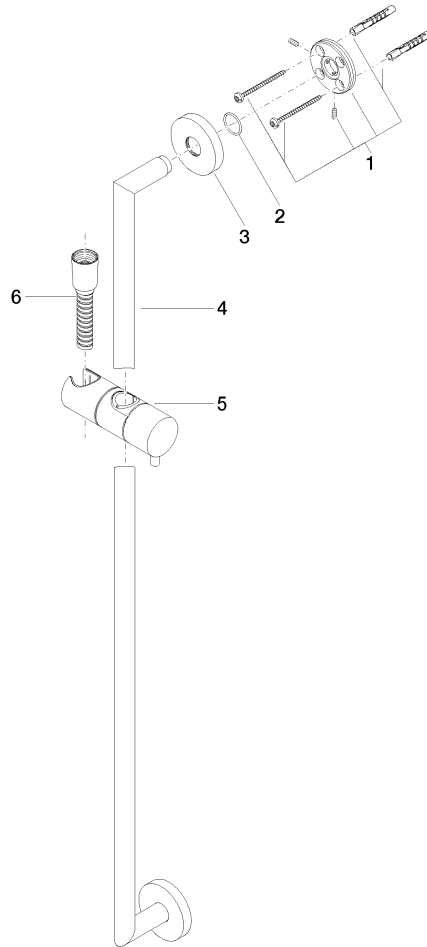

Shower set without hand shower - Light Gold

TARA

26 413 625

Fits: TARA, META

- slide bar
- Pipe diameter 18 mm
- rosette Ø 55 mm
- gauge 800 mm
- metal shower hose 1750mm with integrated anti-twist protection
- shower hose connector 3/8"

Recommended miscellaneous

Concealed adapter -

35 080 970-90
0010

Required miscellaneous

Slide unit - Light Gold

12 580 970-26

Required miscellaneous

Wall elbow - Light Gold

28 450 625-26

Required miscellaneous

Hand shower FlowReduce - Light Gold

28 018 979-26
0010

26 413 625

mm [inches]

26 413 625

Spare parts list

No.	Item Number	Name	Quantity used	Delivery time
1	05 17 62 500 00 90	fixing set	2	2
2	90 14 10 032 00 90	seal	2	2
3	08 27 62 500-26	rosette	2	60
4	05 28 22 590 01-26	bar	1	60
5	12 580 970-26	Slide unit - Light Gold	1	30
6	28 322 970-26	Metal shower hose 1/2" x 3/8" x 1750 mm - Light Gold	1	30