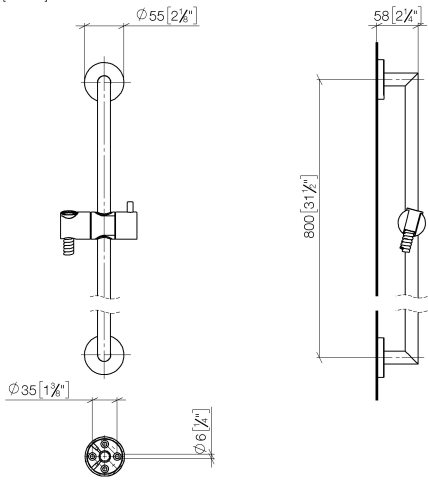

Shower set without hand shower - Light Gold

TARA

26 413 625

Fits: TARA, META

- slide bar
- Pipe diameter 18 mm
- rosette Ø 55 mm
- gauge 800 mm
- metal shower hose 1750mm with integrated anti-twist protection
- shower hose connector 3/8"

28 450 625-26

Required miscellaneous

Hand shower FlowReduce - Light Gold

28 018 979-26
0010

26 413 625

mm [inches]

26 413 625

Spare parts list

No.	Item Number	Name	Quantity used	Delivery time
1	05 17 62 500 00 90	fixing set	2	2
2	90 14 10 032 00 90	seal	2	2
3	08 27 62 500-26	rosette	2	60
4	05 28 22 590 01-26	bar	1	60
5	12 580 970-26	Slide unit - Light Gold	1	30
6	28 322 970-26	Metal shower hose 1/2" x 3/8" x 1750 mm - Light Gold	1	30