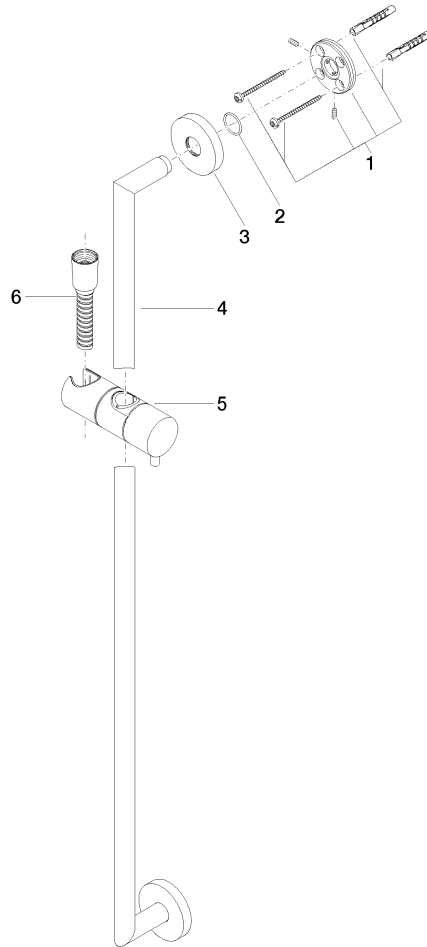

Shower set without hand shower - Brushed Light Gold

TARA

26 413 625

Fits: TARA, META

- slide bar
- Pipe diameter 18 mm
- rosette Ø 55 mm
- gauge 800 mm
- metal shower hose 1750mm with integrated anti-twist protection
- shower hose connector 3/8"
- WRAS 2009048

Recommended miscellaneous

Concealed adapter -

35 080 970-90
0010

Required miscellaneous

Slide unit - Brushed Light Gold

12 580 970-27

Required miscellaneous

Wall elbow - Brushed Light Gold

28 450 625-27

Required miscellaneous

**Hand shower FlowReduce -
Brushed Light Gold**

28 018 979-27
0010

26 413 625

mm [inches]

26 413 625

Spare parts list

No.	Item Number	Name	Quantity used	Delivery time
1	05 17 62 500 00 90	fixing set	2	2
2	90 14 10 032 00 90	seal	2	2
3	08 27 62 500-27	rosette	2	60
4	05 28 22 590 01-27	bar	1	60
5	12 580 970-27	Slide unit - Brushed Light Gold	1	30
6	28 322 970-27	Metal shower hose 1/2" x 3/8" x 1750 mm - Brushed Light Gold	1	30