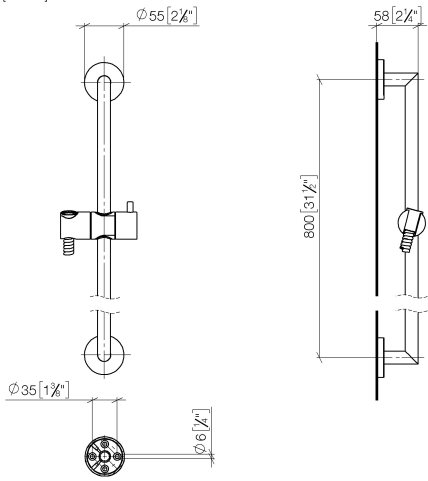

Shower set without hand shower - Brushed Light Gold

TARA

26 413 625

Fits: TARA, META

- slide bar
- Pipe diameter 18 mm
- rosette Ø 55 mm
- gauge 800 mm
- metal shower hose 1750mm with integrated anti-twist protection
- shower hose connector 3/8"
- WRAS 2009048

28 450 625-27

Required miscellaneous

**Hand shower FlowReduce -
Brushed Light Gold**

28 018 979-27
0010

26 413 625

mm [inches]

26 413 625

Spare parts list

No.	Item Number	Name	Quantity used	Delivery time
1	05 17 62 500 00 90	fixing set	2	2
2	90 14 10 032 00 90	seal	2	2
3	08 27 62 500-27	rosette	2	60
4	05 28 22 590 01-27	bar	1	60
5	12 580 970-27	Slide unit - Brushed Light Gold	1	30
6	28 322 970-27	Metal shower hose 1/2" x 3/8" x 1750 mm - Brushed Light Gold	1	30