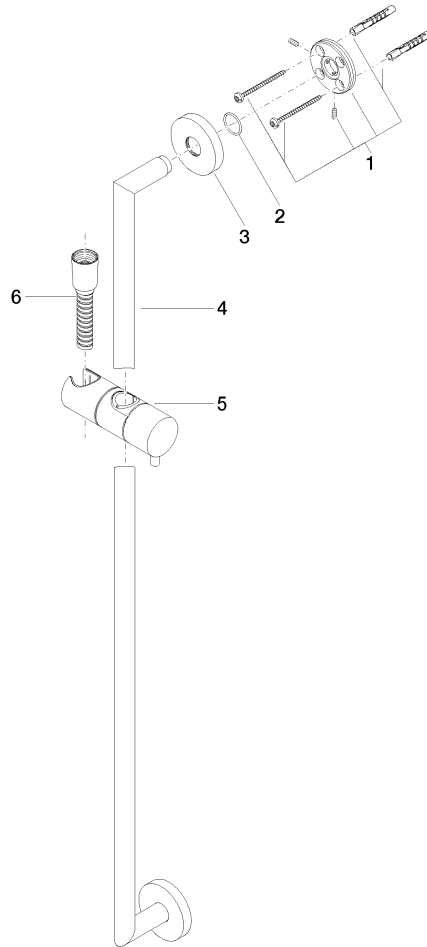

26 413 625

Fits: TARA, META

- slide bar
- Pipe diameter 18 mm
- rosette Ø 55 mm
- gauge 800 mm
- metal shower hose 1750mm with integrated anti-twist protection
- shower hose connector 3/8"
- WRAS 2009048

Recommended miscellaneous

	Concealed adapter -	35 080 970-90 0010
---	----------------------------	-----------------------

Required miscellaneous

	Hand shower FlowReduce - Brushed Durabronze (23kt Gold)	28 012 979-28 0010
---	--	-----------------------

Required miscellaneous

	Hand shower FlowReduce - Brushed Durabronze (23kt Gold)	28 016 979-28 0010
---	--	-----------------------

26 413 625

mm [inches]

Certificates

WRAS_2009048. ACS_20 ACC LY 738.

26 413 625

Spare parts list

No.	Item Number	Name	Quantity used	Delivery time
1	05 17 62 500 00 90	fixing set	2	2
2	90 14 10 032 00 90	seal	2	2
3	08 27 62 500-28	rosette	2	20
4	05 28 22 590 01-28	bar	1	20
5	12 580 970-28	Slide unit - Brushed Durabron (23kt Gold)	1	20
6	28 322 970-28	Metal shower hose 1/2" x 3/8" x 1750 mm - Brushed Durabron (23kt Gold)	1	20