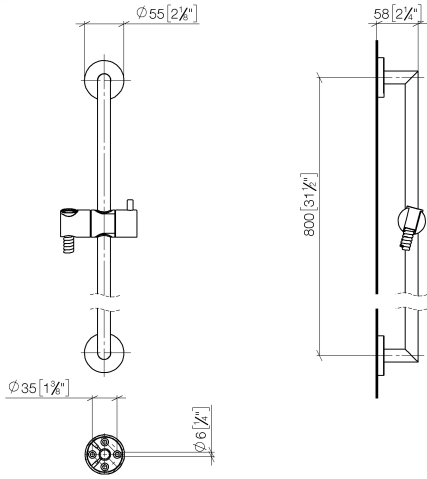

26 413 625

Fits: TARA, META

- slide bar
- Pipe diameter 18 mm
- rosette Ø 55 mm
- gauge 800 mm
- metal shower hose 1750mm with integrated anti-twist protection
- shower hose connector 3/8"
- WRAS 2009048

Required miscellaneous

	Hand shower FlowReduce - Brushed Durabronze (23kt Gold)	28 016 979-28 0010
---	--	-----------------------

26 413 625

mm [inches]

Certificates

WRAS_2009048. ACS_20 ACC LY 738.

26 413 625

Spare parts list

No.	Item Number	Name	Quantity used	Delivery time
1	05 17 62 500 00 90	fixing set	2	2
2	90 14 10 032 00 90	seal	2	2
3	08 27 62 500-28	rosette	2	20
4	05 28 22 590 01-28	bar	1	20
5	12 580 970-28	Slide unit - Brushed Durabron (23kt Gold)	1	20
6	28 322 970-28	Metal shower hose 1/2" x 3/8" x 1750 mm - Brushed Durabron (23kt Gold)	1	20