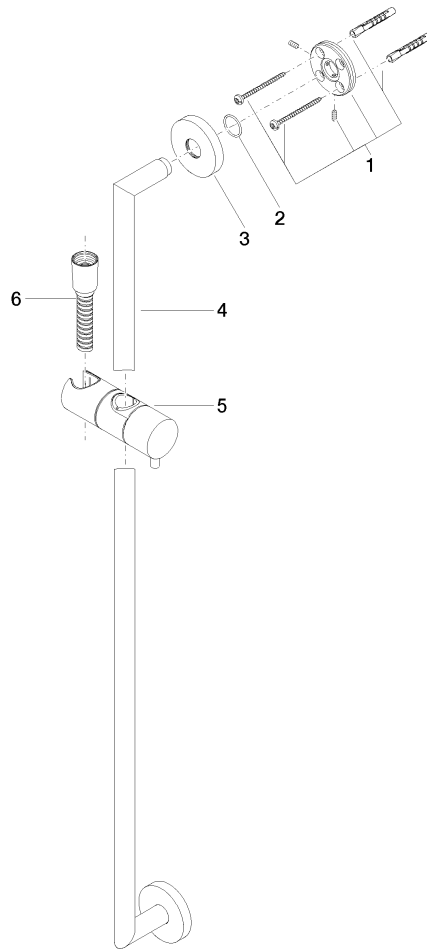

## Shower set without hand shower - Matte Black

TARA

26 413 625

Fits: TARA, META

- slide bar
- Pipe diameter 18 mm
- rosette Ø 55 mm
- gauge 800 mm
- metal shower hose 1750mm with integrated anti-twist protection
- shower hose connector 3/8"

### Required miscellaneous

**Hand shower FlowReduce - Matte Black**

28 012 979-33  
0010

26 413 625

mm [inches]

Certificates

WRAS\_2009048. ACS\_20 ACC LY 738. IAPMO\_4976 (4).

26 413 625

Spare parts list

No.	Item Number	Name	Quantity used	Delivery time
1	05 17 62 500 00 90	fixing set	2	2
2	90 14 10 032 00 90	seal	2	2
3	08 27 62 500-33	rosette	2	30
4	05 28 22 590 01-33	bar	1	30
5	12 580 970-33	Slide unit - Matte Black	1	10
6	28 322 970-33	Metal shower hose 1/2" x 3/8" x 1750 mm - Matte Black	1	2