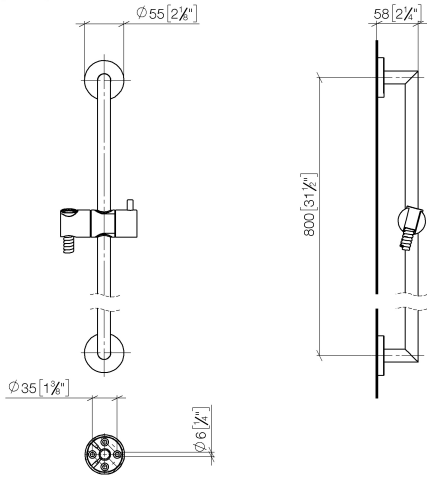

## Shower set without hand shower - Matte Black

TARA

26 413 625

Fits: TARA, META

- slide bar
- Pipe diameter 18 mm
- rosette Ø 55 mm
- gauge 800 mm
- metal shower hose 1750mm with integrated anti-twist protection
- shower hose connector 3/8"

### Required miscellaneous

**Hand shower FlowReduce - Matte Black**

28 012 979-33  
0010

26 413 625

mm [inches]

Certificates

WRAS\_2009048. ACS\_20 ACC LY 738. IAPMO\_4976 (4).

26 413 625

Spare parts list

No.	Item Number	Name	Quantity used	Delivery time
1	05 17 62 500 00 90	fixing set	2	2
2	90 14 10 032 00 90	seal	2	2
3	08 27 62 500-33	rosette	2	30
4	05 28 22 590 01-33	bar	1	30
5	12 580 970-33	Slide unit - Matte Black	1	10
6	28 322 970-33	Metal shower hose 1/2" x 3/8" x 1750 mm - Matte Black	1	2